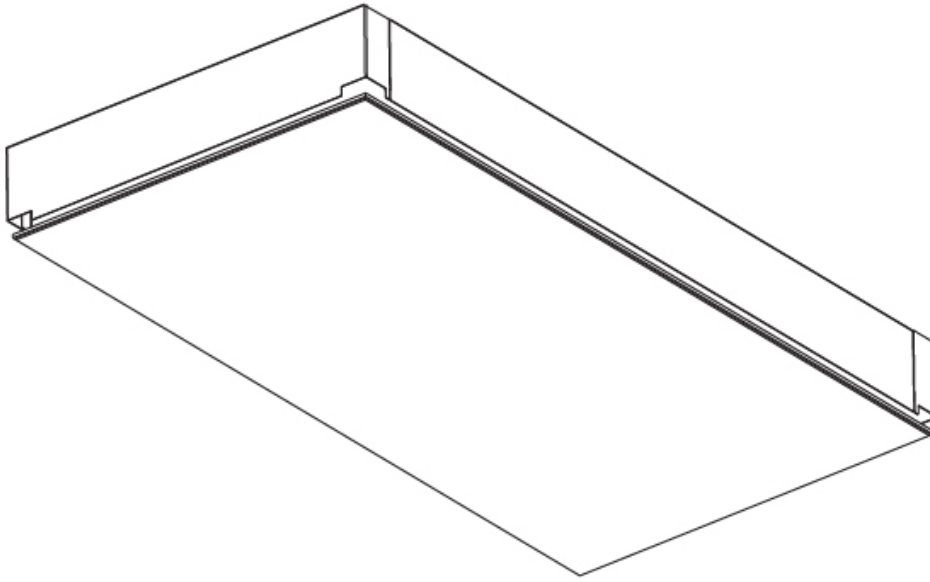

PI2 WHITELINE TRIMLESS

A36507-

PROJECT	_____
TYPE	_____
SPECIFIER	_____
QUANTITY	_____
DATE	_____