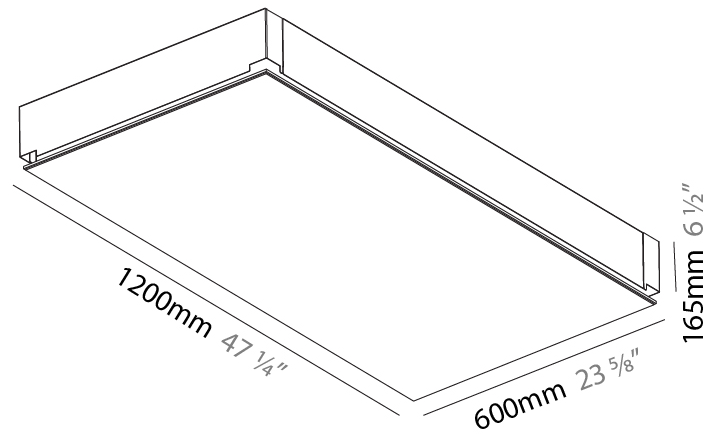

PHYSICAL

Shape: Rectangle
Length (mm): 1200
Length (in): 47 1/4
Width (mm): 600
Width (in): 23 5/8
Depth (mm): 165
Depth (in): 6 1/2
Ceiling Thickness (mm): 10 / 12.5 / 15 / 25 / 30
Ceiling Thickness (in): 3/8 or 1/2 or 9/16 or 1 or 1 3/16
Min. Recessing Depth (mm): 180
Min. Recessing Depth (in): 7 1/16
Light Distribution: Direct
Weight (kg): 22.217
Weight (lbs): 48.88
Diffuser: PMMA - Opal
Fixture Material: Extruded Aluminum / Steel
Cut-out Measurements: 1235mm / 48 5/8" x 635mm / 25"
Upon Request: Unique Sizes Unique Ceiling Thickness Unique Mounting Depth Spot Inserts

ELECTRICAL

Lamp Type: LED (Zhaga Standard)
Input Wattage (W): 110
Total Output Wattage (W): 92
Dimming: Tri-Mode (Non-Dimming and Phase Dimming (120Vac only) and 0-10V Dimming)
Driver Included: Yes
Driver Location: Integrated
Driver Type: Constant Current - Universal
Driver Class: Class 2
Input Voltage (V): 120 - 277
Constant Current (MA): 350

LED

Color Temperature (*K): 3000 / 3500 / 4000
Max. Delivered Lumen (lm): 8690 / 8830 / 9010
CRI: >80 CRI
Efficiency (%): 0.651
Lamp Life (hrs): 50000
Upon Request: RGB Tunable White Special Color Temperature CRI90

OPTICAL

RATINGS AND CERTIFICATIONS

Certified By: Certified for North American Standards
IP rating: IP20

PROJECT	
TYPE	
SPECIFIER	
QUANTITY	
DATE