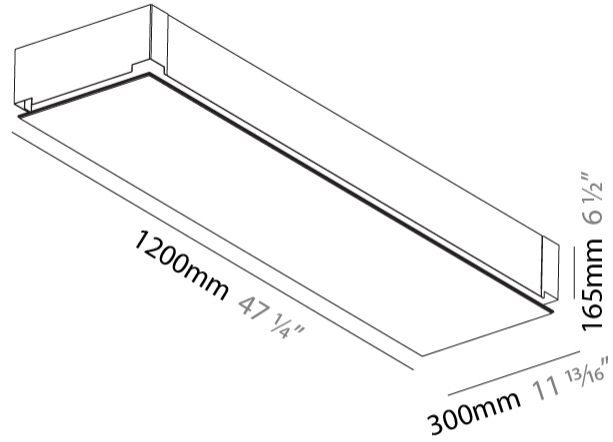

GENERAL

Series: Pi2
Subseries: Pi2 Whiteline
Brand: Prolicht
Division: Architectural
Mounting Type: Trimless
Mounting Location: Ceiling
Subcategory: Ambient

PHYSICAL

Shape: Rectangle
Length (mm): 1200
Length (in): 47 1/4
Width (mm): 300
Width (in): 11 13/16
Depth (mm): 165
Depth (in): 6 1/2
Ceiling Thickness (mm): 10 / 12.5 / 15 / 25 / 30
Ceiling Thickness (in): 3/8 or 1/2 or 9/16 or 1 or 1 3/16
Min. Recessing Depth (mm): 180
Min. Recessing Depth (in): 7 1/16
Light Distribution: Direct
Weight (kg): 12.564
Weight (lbs): 27.64
Diffuser: PMMA - Opal
Fixture Material: Extruded Aluminum / Steel
Cut-out Measurements: 1235mm / 48 5/8" x 335mm / 13 3/16"
Upon Request: Unique Sizes Unique Ceiling Thickness Unique Mounting Depth Spot Inserts

ELECTRICAL

Lamp Type: LED (Zhaga Standard)
Input Wattage (W): 55
Total Output Wattage (W): 46
Dimming: [Tri-Mode (Non-Dimming and Phase Dimming (120Vac only) and 0-10V Dimming)](#)
Driver Included: Yes
Driver Location: Integrated
Driver Type: Constant Current - Universal
Driver Class: Class 2
Input Voltage (V): 120 - 277
Constant Current (MA): 350

LED

[Color Temperature (°K): 3000 / 3500 / 4000](#)
Max. Delivered Lumen (lm): 4350 / 4410 / 4500
CRI: >80 CRI
Efficiency (%): 0.651
Lamp Life (hrs): 50000
Upon Request: RGB-W Tunable White Special Color Temperature CRI90

OPTICAL

RATINGS AND CERTIFICATIONS

Certified By: Certified for North American Standards
IP rating: IP20