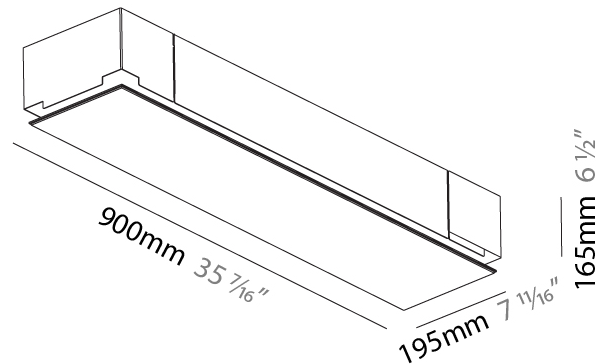

GENERAL

Series: Pi2
Subseries: Pi2 Whiteline
Brand: Prolicht
Division: Architectural
Mounting Type: Trimless
Mounting Location: Ceiling
Subcategory: Ambient

PHYSICAL

Shape: Rectangle
Length (mm): 900
Length (in): 35 7/16
Width (mm): 195
Width (in): 7 11/16
Depth (mm): 165
Depth (in): 6 1/2
Ceiling Thickness (mm): 10 / 12.5 / 15 / 25 / 30
Ceiling Thickness (in): 3/8 or 1/2 or 9/16 or 1 or 1 3/16
Min. Recessing Depth (mm): 180
Min. Recessing Depth (in): 7 1/16
Light Distribution: Direct
Weight (kg): 6.1
Weight (lbs): 13.42
Diffuser: PMMA - Opal
Fixture Material: Extruded Aluminum / Steel
Cut-out Measurements: 935mm / 36 13/16" x 230mm / 9 1/16"
Upon Request: Unique Sizes Unique Ceiling Thickness Unique Mounting Depth Spot Inserts

ELECTRICAL

Lamp Type: LED (Zhaga Standard)
Total Output Wattage (W): 28.7
Dimming: [Tri-Mode (Non-Dimming and Phase Dimming (120Vac only) and 0-10V Dimming)](#)
Driver Included: Yes
Driver Location: Integrated
Driver Type: Constant Current - Universal
Driver Class: Class 2
Input Voltage (V): 120 - 277
Constant Current (MA): 500

LED

Color Temperature (°K): [3000](#) / [3500](#) / [4000](#)
Max. Delivered Lumen (lm): 2340 / 2518 / 2570
CRI: >80 CRI
Efficiency (%): 59.6
Lamp Life (hrs): 50000
Upon Request: RGB-W Tunable White Special Color Temperature CRI90

OPTICAL

RATINGS AND CERTIFICATIONS

Certified By: Certified for North American Standards
IP rating: IP20