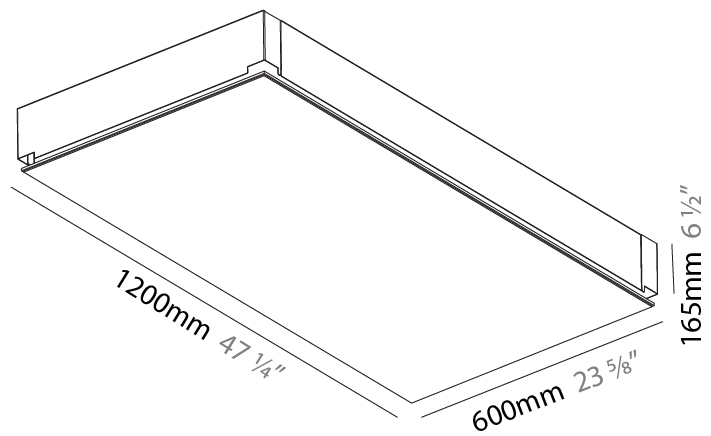

GENERAL

Series: Pi2
Subseries: Pi2 Whiteline
Brand: Prolicht
Division: Architectural
Mounting Type: Trimless
Mounting Location: Ceiling
Subcategory: Ambient

PHYSICAL

Shape: Rectangle
Length (mm): 1200
Length (in): 47 1/4
Width (mm): 600
Width (in): 23 5/8
Depth (mm): 165
Depth (in): 6 1/2
Ceiling Thickness (mm): 10 / 12.5 / 15 / 25 / 30
Ceiling Thickness (in): 3/8 or 1/2 or 9/16 or 1 or 1 3/16
Min. Recessing Depth (mm): 180
Min. Recessing Depth (in): 7 1/16
Light Distribution: Direct
Weight (kg): 22.217
Weight (lbs): 48.88
Diffuser: PMMA - Opal
Fixture Material: Extruded Aluminum / Steel
Cut-out Measurements: 1235mm / 48 5/8" x 635mm / 25"
Upon Request: Unique Sizes Unique Ceiling Thickness Unique Mounting Depth Spot Inserts

ELECTRICAL

Lamp Type: LED (Zhaga Standard)
Input Wattage (W): 110
Total Output Wattage (W): 92
Dimming: [Tri-Mode (Non-Dimming and Phase Dimming (120Vac only) and 0-10V Dimming)](#)
Driver Included: Yes
Driver Location: Integrated
Driver Type: Constant Current - Universal
Driver Class: Class 2
Input Voltage (V): 120 - 277
Constant Current (MA): 350

LED

[Color Temperature (*K): 3000 / 3500 / 4000](#)
Max. Delivered Lumen (lm): 8690 / 8830 / 9010
CRI: >80 CRI
Efficiency (%): 0.651
Lamp Life (hrs): 50000
Upon Request: RGB Tunable White Special Color Temperature CRI90

OPTICAL

RATINGS AND CERTIFICATIONS

Certified By: Certified for North American Standards
IP rating: IP20