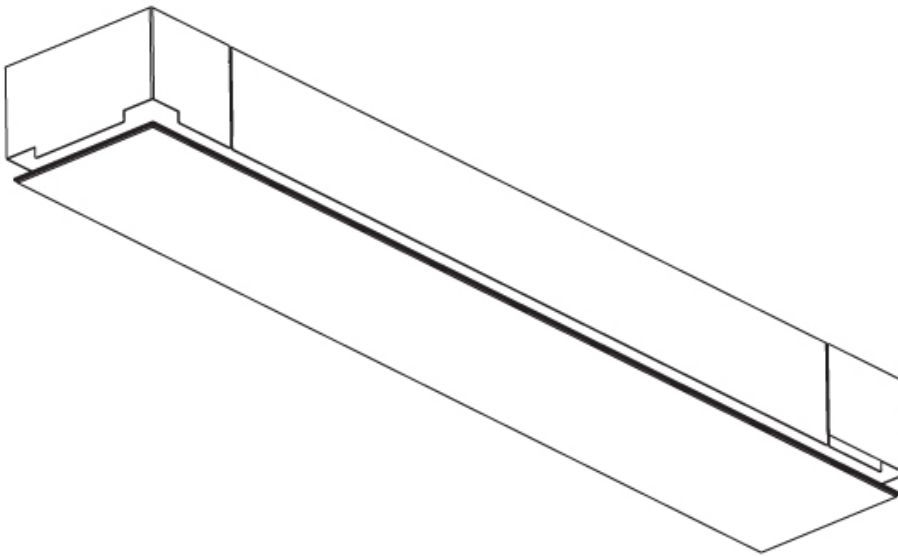

PI2 WHITELINE TRIMLESS

A37531-

PROJECT

TYPE

SPECIFIER

QUANTITY

DATE