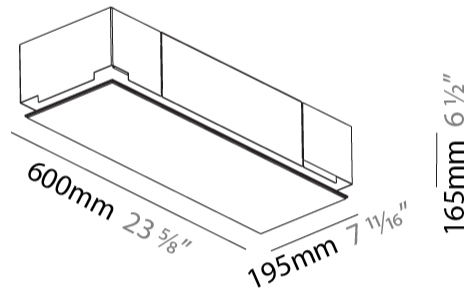

GENERAL

Series: Pi2
Subseries: Pi2 Whiteline
Brand: Prolicht
Division: Architectural
Mounting Type: Trimless
Mounting Location: Ceiling
Subcategory: Ambient

PHYSICAL

Shape: Rectangle
Length (mm): 600
Length (in): 23 5/8
Width (mm): 195
Width (in): 7 11/16
Depth (mm): 165
Depth (in): 6 1/2
Ceiling Thickness (mm): 10 / 12.5 / 15 / 25 / 30
Ceiling Thickness (in): 3/8 or 1/2 or 9/16 or 1 or 1 3/16
Min. Recessing Depth (mm): 180
Min. Recessing Depth (in): 7 1/16
Light Distribution: Direct
Weight (kg): 4.2
Weight (lbs): 9.24
Diffuser: PMMA - Opal
Fixture Material: Extruded Aluminum / Steel
Cut-out Measurements: 635mm / 25" x 230mm / 9 1/16"
Upon Request: Unique Sizes Unique Ceiling Thickness Unique Mounting Depth Spot Inserts

ELECTRICAL

Lamp Type: LED (Zhaga Standard)
Total Output Wattage (W): 19.1
Dimming: [Tri-Mode (Non-Dimming and Phase Dimming (120Vac only) and 0-10V Dimming)](#)
Driver Included: Yes
Driver Location: Integrated
Driver Type: Constant Current - Universal
Driver Class: Class 2
Input Voltage (V): 120 - 277
Constant Current (MA): 500

LED

Color Temperature (°K): [3000](#) / [3500](#) / [4000](#)
Max. Delivered Lumen (lm): 1430 / 1538 / 1570
CRI: >80 CRI
Efficiency (%): 58.2
Lamp Life (hrs): 50000
Upon Request: RGB-W Tunable White Special Color Temperature CRI90

OPTICAL

RATINGS AND CERTIFICATIONS

Certified By: Certified for North American Standards
IP rating: IP20