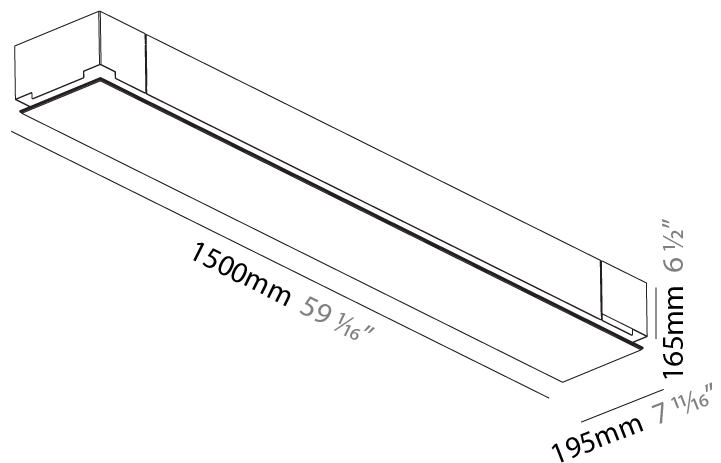

Series: Pi2
Subseries: Pi2 Whiteline
Brand: Prolight
Division: Architectural
Mounting Type: Trimless
Mounting Location: Ceiling
Subcategory: Ambient

PHYSICAL

Shape: Rectangle
Length (mm): 1500
Length (in): 59 1/16"
Width (mm): 195
Width (in): 7 11/16"
Depth (mm): 165
Depth (in): 6 1/2"
Ceiling Thickness (mm): 10 / 12.5 / 15 / 25 / 30
Ceiling Thickness (in): 3/8 or 1/2 or 9/16 or 1 or 1 3/16
Min. Recessing Depth (mm): 180
Min. Recessing Depth (in): 7 1/16"
Light Distribution: Direct
Weight (kg): 9.7
Weight (lbs): 21.34
Diffuser: PMMA - Opal
Fixture Material: Extruded Aluminum / Steel
Cut-out Measurements: 1535mm / 60 7/16" x 230mm / 9 1/16"
Upon Request: Unique Sizes Unique Ceiling Thickness Unique Mounting Depth Spot Inserts

ELECTRICAL

Lamp Type: LED (Zhaga Standard)
Total Output Wattage (W): 47.8
Dimming: [Tri-Mode (Non-Dimming and Phase Dimming (120Vac only) and 0-10V Dimming)](#)
Driver Included: Yes
Driver Location: Integrated
Driver Type: Constant Current - Universal
Driver Class: Class 2
Input Voltage (V): 120 - 277
Constant Current (MA): 500

LED

Color Temperature (°K): [3000 / 3500 / 4000](#)
Max. Delivered Lumen (lm): 3890 / 4194 / 4280
CRI: >80 CRI
Efficiency (%): 0.611
Lamp Life (hrs): 50000
Upon Request: RGB-W Tunable White Special Color Temperature CRI90

OPTICAL

RATINGS AND CERTIFICATIONS

Certified By: Certified for North American Standards
IP rating: IP20

PROJECT
TYPE
SPECIFIER
QUANTITY
DATE