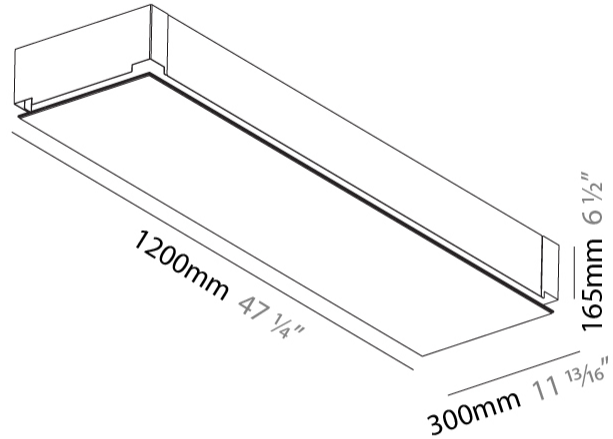

GENERAL

Series: Pi2
Subseries: Pi2 Whiteline
Brand: Prolicht
Division: Architectural
Mounting Type: Trimless
Mounting Location: Ceiling
Subcategory: Ambient

PHYSICAL

Shape: Rectangle
Length (mm): 1200
Length (in): 47 1/4
Width (mm): 300
Width (in): 11 13/16
Depth (mm): 165
Depth (in): 6 1/2
Ceiling Thickness (mm): 10 / 12.5 / 15 / 25 / 30
Ceiling Thickness (in): 3/8 or 1/2 or 9/16 or 1 or 1 3/16
Min. Recessing Depth (mm): 180
Min. Recessing Depth (in): 7 1/16
Light Distribution: Direct
Weight (kg): 12.564
Weight (lbs): 27.64
Diffuser: PMMA - Opal
Fixture Material: Extruded Aluminum / Steel
Cut-out Measurements: 1235mm / 48 5/8" x 335mm / 13 3/16"
Upon Request: Unique Sizes Unique Ceiling Thickness Unique Mounting Depth Spot Inserts

ELECTRICAL

Lamp Type: LED (Zhaga Standard)
Input Wattage (W): 55
Total Output Wattage (W): 46
Dimming: [Tri-Mode (Non-Dimming and Phase Dimming (120Vac only) and 0-10V Dimming)](#)
Driver Included: Yes
Driver Location: Integrated
Driver Type: Constant Current - Universal
Driver Class: Class 2
Input Voltage (V): 120 - 277
Constant Current (MA): 350

LED

[Color Temperature (°K): 3000 / 3500 / 4000](#)
Max. Delivered Lumen (lm): 4350 / 4410 / 4500
CRI: >80 CRI
Efficiency (%): 0.651
Lamp Life (hrs): 50000
Upon Request: RGB-W Tunable White Special Color Temperature CRI90

OPTICAL

RATINGS AND CERTIFICATIONS

Certified By: Certified for North American Standards
IP rating: IP20