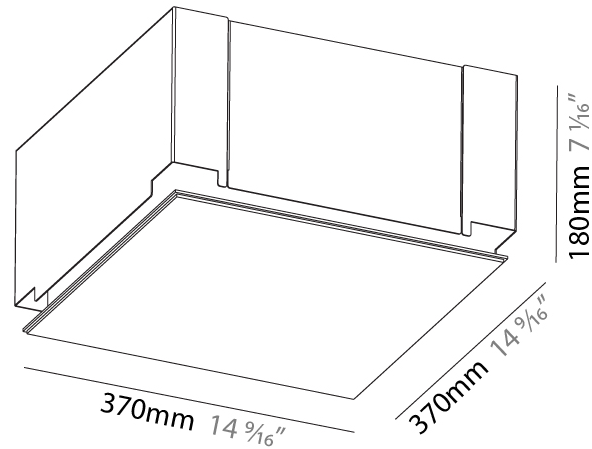

PHYSICAL

Shape: Square
Length (mm): 370
Length (in): 14 ⁹/₁₆"
Width (mm): 370
Width (in): 14 ⁹/₁₆"
Height (mm): 180
Height (in): 7 ¹/₁₆"
Ceiling Thickness (mm): 10 / 12.5 / 15 / 25 / 30
Ceiling Thickness (in): 3/8 or 1/2 or 9/16 or 1 or 1 3/16
Min. Recessing Depth (mm): 200
Min. Recessing Depth (in): 7 ⁷/₈"
Light Distribution: Direct
Diffuser: PMMA - Opal
Fixture Finish: SSR / BKV / CWI / CRY / HAB / UFT / ITA / RUA / FTG / MYG / LOD / PUS / FRO / FUP / KIA / POP / BLS / SPG / MEY / GOH / GUM / CHC / COM / ABZ / JAG / OBR / MOS / ROR
Fixture Material: Extruded Aluminum / Steel
Cable Details: 405mm 15 15/16" x 405mm / 15 15/16"
Upon Request: Unique Sizes Unique Ceiling Thickness Unique Mounting Depth Spot Inserts

ELECTRICAL

Lamp Type: LED (Zhaga Standard)
Input Wattage (W): 12.4
Total Output Wattage (W): 10.8
Dimming: [Tri-Mode (Non-Dimming and Phase Dimming (120Vac only) and 0-10V Dimming)](#)
Driver Included: Yes
Driver Location: Integrated
Driver Type: Constant Current - Universal
Driver Class: Class 2
Input Voltage (V): 120 - 277
Constant Current (MA): 350

LED

[Color Temperature (°K): 3000 / 3500 / 4000](#)
Max. Delivered Lumen (lm): 1090 / 1107 / 1130
CRI: >80 CRI
Efficiency (%): 0.651
Lamp Life (hrs): 50000
Upon Request: RGB-W Tunable White Special Color Temperature CRI90

OPTICAL

RATINGS AND CERTIFICATIONS

Certified By: Certified for North American Standards
IP rating: IP20