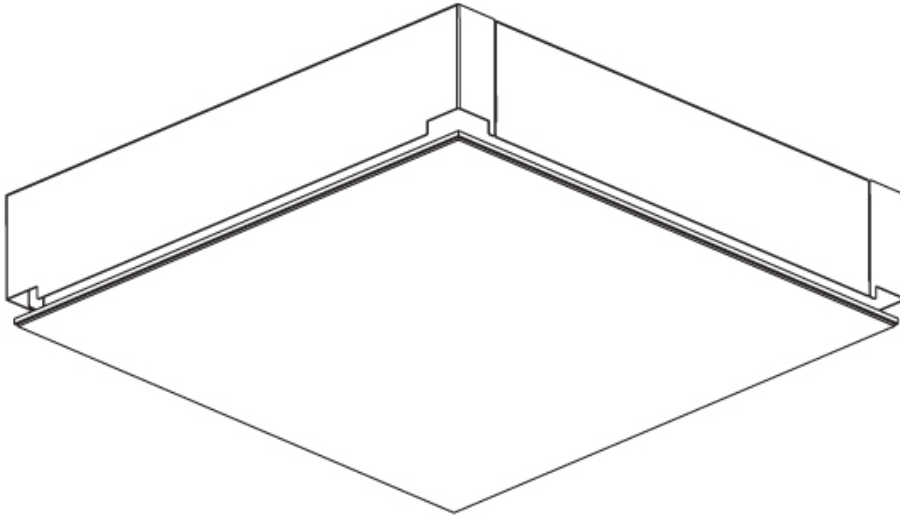

PI2 STANDARD SUSPENSION

A300110-

PROJECT _____

TYPE _____

SPECIFIER _____

QUANTITY _____

DATE _____