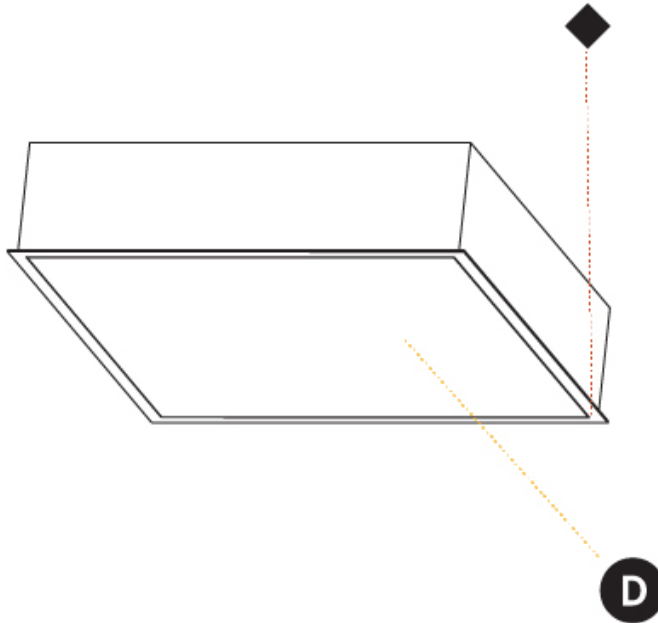

A37737-

PROJECT

TYPE

SPECIFIER

QUANTITY

DATE

A