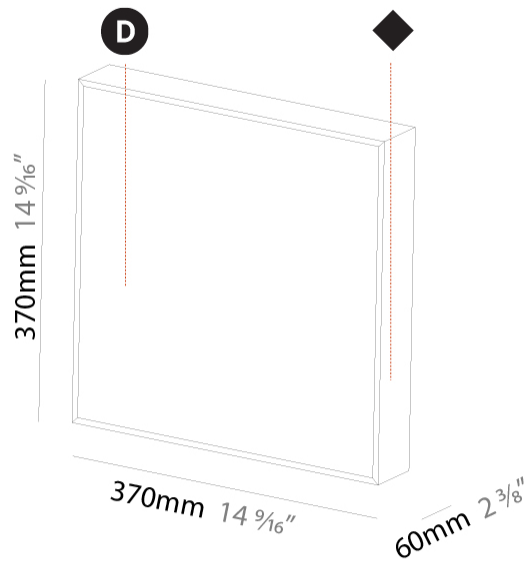

1. To build a product code in our configurator select the specify button on the base model # product page
2. To build a manual product code on this datasheet choose from the options listed below in blue font and add the suffix to the base model #

GENERAL

Series: Pi2
Subseries: Pi2 Standard
Brand: Prolicht
Division: Architectural
Mounting Type: Surface
Mounting Location: Ceiling
Subcategory: Ambient

PHYSICAL

Shape: Square
Length (mm): 370
Length (in): 14 9/16
Width (mm): 60
Width (in): 2 3/8
Height (mm): 370
Depth (mm): 60
Height (in): 14 9/16
Depth (in): 2 3/8
Light Distribution: Direct
Weight (kg): 3.41
Weight (lbs): 7.50
Diffuser: PMMA - Opal or Micro-Prism
Fixture Finish: SSR / BKV / CWI / CRY / HAB / UFT / ITA / RUA / FTG / MYG / LOD / PUS / FRO / FUP / KIA / POP / BLS / SPG / MEY / GOH / GUM / CHC / COM / ABZ / JAG / OBR / MOS / ROR

ELECTRICAL

Lamp Type: LED (Zhaga Standard)
Input Wattage (W): 13.2
Total Output Wattage (W): 12
Dimming: Tri-Mode (Non-Dimming and Phase Dimming (120Vac only) and 0-10V Dimming)
Driver Included: Yes
Driver Location: Integrated
Driver Type: Constant Current - Universal
Driver Class: Class 2
Input Voltage (V): 120 - 277
Constant Current (MA): 350

LED

Color Temperature (°K): 3000 / 3500 / 4000
Max. Delivered Lumen (lm): 1140 / 1156 / 1180
CRI: >80 CRI
Efficiency (%): 65
Lamp Life (hrs): 50000

OPTICAL

RATINGS AND CERTIFICATIONS

Certified By: Certified for North American Standards
IP rating: IP20