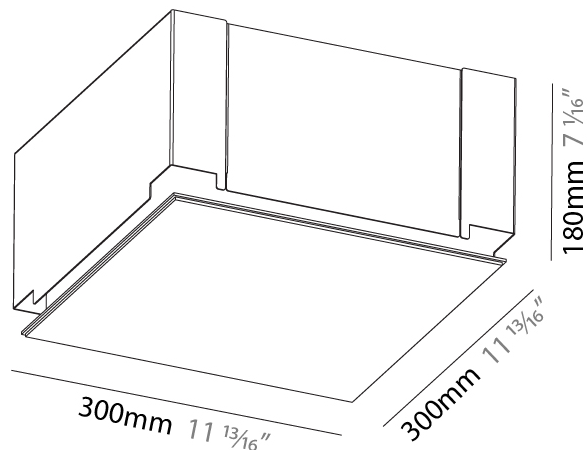

PHYSICAL

Shape: Square
Length (mm): 300
Length (in): 11 ¹³/₁₆"
Width (mm): 300
Width (in): 11 ¹³/₁₆"
Height (mm): 180
Height (in): 7 ¹/₁₆"
Ceiling Thickness (mm): 10 / 12.5 / 15 / 25 / 30
Ceiling Thickness (in): 3/8 or 1/2 or 9/16 or 1 or 1 3/16
Min. Recessing Depth (mm): 200
Min. Recessing Depth (in): 7 ⁷/₈"
Light Distribution: Direct
Diffuser: PMMA - Opal
Fixture Finish: SSR / BKV / CWI / CRY / HAB / UFT / ITA / RUA / FTG / MYG / LOD / PUS / FRO / FUP / KIA / POP / BLS / SPG / MEY / GOH / GUM / CHC / COM / ABZ / JAG / OBR / MOS / ROR
Fixture Material: Extruded Aluminum / Steel
Cut-out Measurements: 335mm 13 3/16" x 335mm / 13 3/16"
Upon Request: Unique Sizes Unique Ceiling Thickness Unique Mounting Depth Spot Inserts

ELECTRICAL

Lamp Type: LED (Zhaga Standard)
Input Wattage (W): 12.4
Total Output Wattage (W): 10.8
Dimming: [Tri-Mode (Non-Dimming and Phase Dimming (120Vac only) and 0-10V Dimming)](#)
Driver Included: Yes
Driver Location: Integrated
Driver Type: Constant Current - Universal
Driver Class: Class 2
Input Voltage (V): 120 - 277
Constant Current (MA): 350

LED

Color Temperature (°K): 3000 / 3500 / 4000
Max. Delivered Lumen (lm): 850 / 902 / 920
CRI: >80 CRI
Efficiency (%): 65% (5mm Perspex)
Lamp Life (hrs): 50000
Upon Request: RGB-W Tunable White Special Color Temperature CRI90

OPTICAL

RATINGS AND CERTIFICATIONS

Certified By: Certified for North American Standards
IP rating: IP20