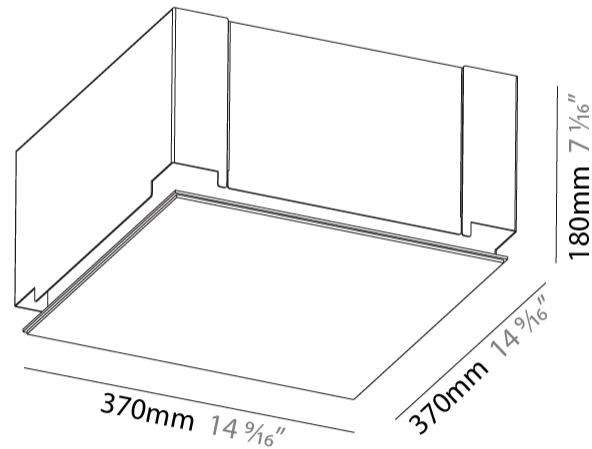

PHYSICAL

Shape: Square
Length (mm): 370
Length (in): 14 9/16
Width (mm): 370
Width (in): 14 9/16
Height (mm): 180
Height (in): 7 1/16
Ceiling Thickness (mm): 10 / 12.5 / 15 / 25 / 30
Ceiling Thickness (in): 3/8 or 1/2 or 9/16 or 1 or 1 3/16
Min. Recessing Depth (mm): 200
Min. Recessing Depth (in): 7 7/8
Light Distribution: Direct
Diffuser: PMMA - Opal
Fixture Finish: SSR / BKV / CWI / CRY / HAB / UFT / ITA / RUA / FTG / MYG / LOD / PUS / FRO / FUP / KIA / POP / BLS / SPG / MEY / GOH / GUM / CHC / COM / ABZ / JAG / OBR / MOS / ROR
Fixture Material: Extruded Aluminum / Steel
Cable Details: 405mm 15 15/16" x 405mm / 15 15/16"
Upon Request: Unique Sizes Unique Ceiling Thickness Unique Mounting Depth Spot Inserts

ELECTRICAL

Lamp Type: LED (Zhaga Standard)
Input Wattage (W): 12.4
Total Output Wattage (W): 10.8
Dimming: [Tri-Mode (Non-Dimming and Phase Dimming (120Vac only) and 0-10V Dimming)](#)
Driver Included: Yes
Driver Location: Integrated
Driver Type: Constant Current - Universal
Driver Class: Class 2
Input Voltage (V): 120 - 277
Constant Current (MA): 350

LED

Color Temperature (°K): 3000 / 3500 / 4000
Max. Delivered Lumen (lm): 1090 / 1107 / 1130
CRI: >80 CRI
Efficiency (%): 0.651
Lamp Life (hrs): 50000
Upon Request: RGB-W Tunable White Special Color Temperature CRI90

OPTICAL

RATINGS AND CERTIFICATIONS

Certified By: Certified for North American Standards
IP rating: IP20