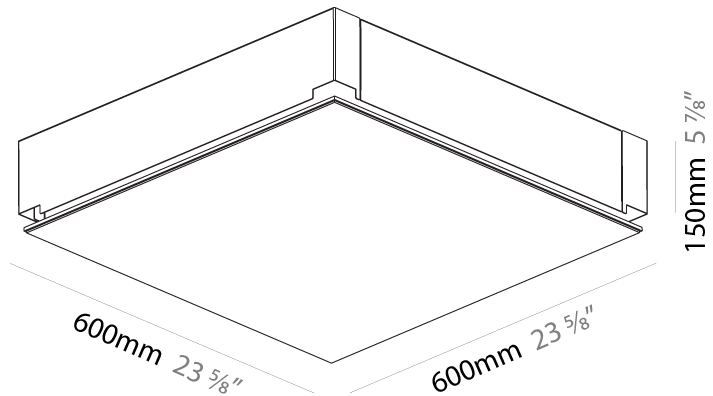

PHYSICAL

Shape: Square
Length (mm): 600
Length (in): 23 5/8
Width (mm): 600
Width (in): 23 5/8
Height (mm): 150
Height (in): 5 7/8
Ceiling Thickness (mm): 10 / 12.5 / 15 / 25 / 30
Ceiling Thickness (in): 3/8 or 1/2 or 9/16 or 1 or 1 3/16
Min. Recessing Depth (mm): 180
Min. Recessing Depth (in): 7 1/16
Light Distribution: Direct
Diffuser: PMMA - Opal
Fixture Finish: SSR / BKV / CWI / CRY / HAB / UFT / ITA / RUA / FTG / MYG / LOD / PUS / FRO / FUP / KIA / POP / BLS / SPG / MEY / GOH / GUM / CHC / COM / ABZ / JAG / OBR / MOS / ROR
Fixture Material: Aluminum
Cut-out Measurements: 635mm / 25" x 635mm / 25"
Upon Request: Unique Sizes Unique Ceiling Thickness Unique Mounting Depth Spot Inserts

ELECTRICAL

Lamp Type: LED (Zhaga Standard)
Input Wattage (W): 55
Total Output Wattage (W): 46
Dimming: Tri-Mode (Non-Dimming and Phase Dimming (120Vac only) and 0-10V Dimming)
Driver Included: Yes
Driver Location: Integrated
Driver Type: Constant Current - Universal
Driver Class: Class 2
Input Voltage (V): 120 - 277
Constant Current (MA): 350

LED

Color Temperature (°K): 3000 / 3500 / 4000
Max. Delivered Lumen (lm): 4350 / 4410 / 4500
CRI: >80 CRI
Efficiency (%): 65% (5mm Perspex)|65.10%
Lamp Life (hrs): 50000
Upon Request: RGB-W Tunable White Special Color Temperature CRI90

OPTICAL

RATINGS AND CERTIFICATIONS

Certified By: Certified for North American Standards
IP rating: IP20

PROJECT
TYPE
SPECIFIER
QUANTITY
DATE