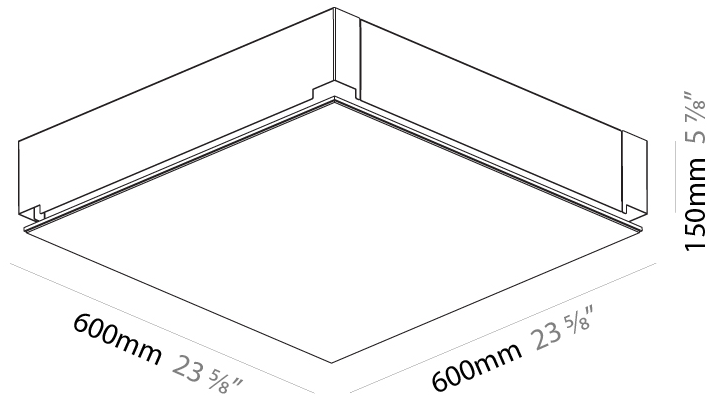

PHYSICAL

Shape: Square
Length (mm): 600
Length (in): 23 5/8
Width (mm): 600
Width (in): 23 5/8
Height (mm): 150
Height (in): 5 7/8
Ceiling Thickness (mm): 10 / 12.5 / 15 / 25 / 30
Ceiling Thickness (in): 3/8 or 1/2 or 9/16 or 1 or 1 3/16
Min. Recessing Depth (mm): 180
Min. Recessing Depth (in): 7 1/16
Light Distribution: Direct
Diffuser: PMMA - Opal
Fixture Finish: SSR / BKV / CWI / CRY / HAB / LAG / UFT / ITA / RUA / RUR / MIC / FTG / MYG / TWT / LOD / PUS / FRO / FUP / KIA / POP / BLS / SPG / MEY / GOH / GUM / CHC / COM / ABZ / JAG / OBR / MOS / ROR
Fixture Material: Aluminum
Cut-out Measurements: 635mm / 25" x 635mm / 25"
Upon Request: Unique Sizes Unique Ceiling Thickness Unique Mounting Depth Spot Inserts

ELECTRICAL

Lamp Type: LED (Zhaga Standard)
Input Wattage (W): 55
Total Output Wattage (W): 46
Dimming: Tri-Mode (Non-Dimming and Phase Dimming (120Vac only) and 0-10V Dimming)
Driver Included: Yes
Driver Location: Integrated
Driver Type: Constant Current - Universal
Driver Class: Class 2
Input Voltage (V): 120 - 277
Constant Current (MA): 350

LED

Color Temperature (°K): 3000 / 3500 / 4000
Max. Delivered Lumen (lm): 4350 / 4410 / 4500
CRI: >80 CRI
Efficiency (%): 65% (5mm Perspex)|65.10%
Lamp Life (hrs): 50000
Upon Request: RGB-W Tunable White Special Color Temperature CRI90

OPTICAL

RATINGS AND CERTIFICATIONS

Certified By: Certified for North American Standards
IP rating: IP20

PROJECT
TYPE
SPECIFIER
QUANTITY
DATE