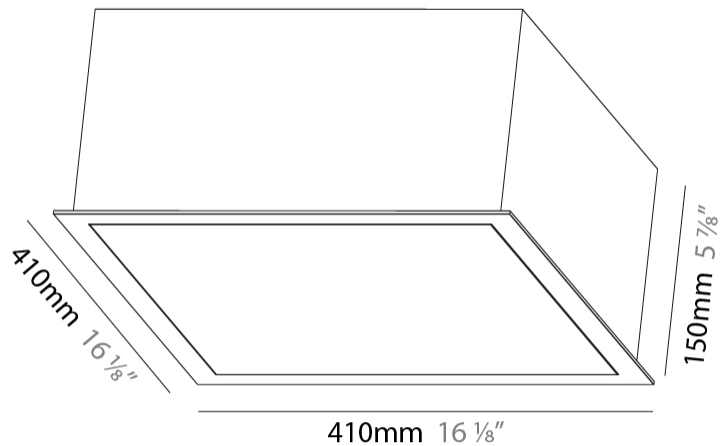

GENERAL

Series: Pi2
Subseries: Pi2 Standard
Brand: Prolicht
Division: Architectural
Mounting Type: Recessed
Mounting Location: Ceiling
Subcategory: Ambient

PHYSICAL

Shape: Square
Length (mm): 410
Length (in): 16 1/8"
Width (mm): 410
Width (in): 16 1/8"
Height (mm): 150
Height (in): 5 7/8"
Ceiling Thickness (mm): 10 / 12.5 / 15 / 25 / 30
Ceiling Thickness (in): 3/8 or 1/2 or 9/16 or 1 or 1 3/16
Min. Recessing Depth (mm): 160
Min. Recessing Depth (in): 6 5/16"
Light Distribution: Direct
Diffuser: PMMA - Opal or Micro-Prism
Fixture Finish: SSR / BKV / CWI / CRY / HAB / UFT / ITA / RUA / FTG / MYG / LOD / PUS / FRO / FUP / KIA / POP / BLS / SPG / MEY / GOH / GUM / CHC / COM / ABZ / JAG / OBR / MOS / ROR
Fixture Material: Aluminum

ELECTRICAL

Lamp Type: LED (Zhaga Standard)
Input Wattage (W): 12.4
Total Output Wattage (W): 10.8
Dimming: Tri-Mode (Non-Dimming and Phase Dimming (120Vac only) and 0-10V Dimming)
Driver Included: Yes
Driver Location: Integrated
Driver Type: Constant Current - Universal
Driver Class: Class 2
Input Voltage (V): 120 - 277
Constant Current (MA): 350

LED

Color Temperature (°K): 3000 / 3500 / 4000
Max. Delivered Lumen (lm): 1140 / 1156 / 1180
CRI: >80 CRI
Efficiency (%): 0.65
Lamp Life (hrs): 50000

OPTICAL

RATINGS AND CERTIFICATIONS

Certified By: Certified for North American Standards
IP rating: IP20