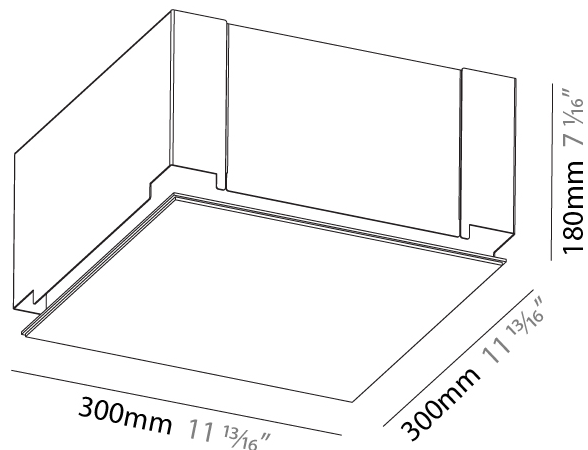

PHYSICAL

Shape: Square
Length (mm): 300
Length (in): 11 ¹³/₁₆"
Width (mm): 300
Width (in): 11 ¹³/₁₆"
Height (mm): 180
Height (in): 7 ¹/₁₆"
Ceiling Thickness (mm): 10 / 12.5 / 15 / 25 / 30
Ceiling Thickness (in): 3/8 or 1/2 or 9/16 or 1 or 1 3/16
Min. Recessing Depth (mm): 200
Min. Recessing Depth (in): 7 ⁷/₈"
Light Distribution: Direct
Diffuser: PMMA - Opal
Fixture Finish: SSR / BKV / CWI / CRY / HAB / UFT / ITA / RUA / FTG / MYG / LOD / PUS / FRO / FUP / KIA / POP / BLS / SPG / MEY / GOH / GUM / CHC / COM / ABZ / JAG / OBR / MOS / ROR
Fixture Material: Extruded Aluminum / Steel
Cut-out Measurements: 335mm 13 3/16" x 335mm / 13 3/16"
Upon Request: Unique Sizes Unique Ceiling Thickness Unique Mounting Depth Spot Inserts

ELECTRICAL

Lamp Type: LED (Zhaga Standard)
Input Wattage (W): 12.4
Total Output Wattage (W): 10.8
Dimming: [Tri-Mode (Non-Dimming and Phase Dimming (120Vac only) and 0-10V Dimming)](#)
Driver Included: Yes
Driver Location: Integrated
Driver Type: Constant Current - Universal
Driver Class: Class 2
Input Voltage (V): 120 - 277
Constant Current (mA): 350

LED

Color Temperature (°K): 3000 / 3500 / 4000
Max. Delivered Lumen (lm): 850 / 902 / 920
CRI: >80 CRI
Efficiency (%): 65% (5mm Perspex)
Lamp Life (hrs): 50000
Upon Request: RGB-W Tunable White Special Color Temperature CRI90

OPTICAL

RATINGS AND CERTIFICATIONS

Certified By: Certified for North American Standards
IP rating: IP20

PROJECT	
TYPE	
SPECIFIER	
QUANTITY	
DATE