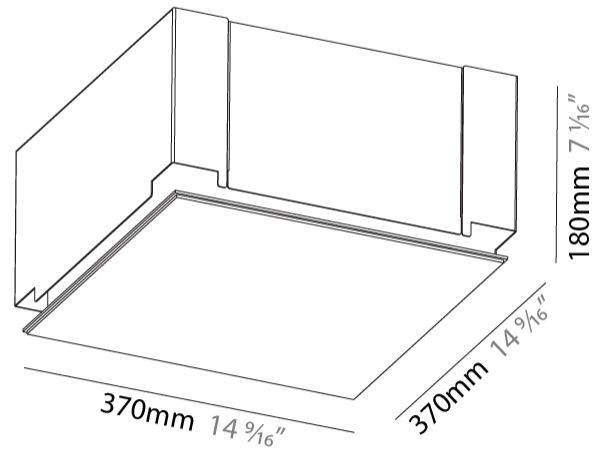

PHYSICAL

Shape: Square
Length (mm): 370
Length (in): 14 9/16
Width (mm): 370
Width (in): 14 9/16
Height (mm): 180
Height (in): 7 1/16
Ceiling Thickness (mm): 10 / 12.5 / 15 / 25 / 30
Ceiling Thickness (in): 3/8 or 1/2 or 9/16 or 1 or 1 3/16
Min. Recessing Depth (mm): 200
Min. Recessing Depth (in): 7 7/8
Light Distribution: Direct
Diffuser: PMMA - Opal
Fixture Finish: SSR / BKV / CWI / CRY / HAB / LAG / UFT / ITA / RUA / RUR / MIC / FTG / MYG / TWT / LOD / PUS / FRO / FUP / KIA / POP / BLS / SPG / MEY / GOH / GUM / CHC / COM / ABZ / JAG / OBR / MOS / ROR
Fixture Material: Extruded Aluminum / Steel
Cable Details: 405mm 15 15/16" x 405mm / 15 15/16"
Upon Request: Unique Sizes Unique Ceiling Thickness Unique Mounting Depth Spot Inserts

ELECTRICAL

Lamp Type: LED (Zhaga Standard)
Input Wattage (W): 12.4
Total Output Wattage (W): 10.8
Dimming: Tri-Mode (Non-Dimming and Phase Dimming (120Vac only) and 0-10V Dimming)
Driver Included: Yes
Driver Location: Integrated
Driver Type: Constant Current - Universal
Driver Class: Class 2
Input Voltage (V): 120 - 277
Constant Current (MA): 350

LED

Color Temperature (°K): 3000 / 3500 / 4000
Max. Delivered Lumen (lm): 1090 / 1107 / 1130
CRI: >80 CRI
Efficiency (%): 0.651
Lamp Life (hrs): 50000
Upon Request: RGB-W Tunable White Special Color Temperature CRI90

OPTICAL

RATINGS AND CERTIFICATIONS

Certified By: Certified for North American Standards
IP rating: IP20