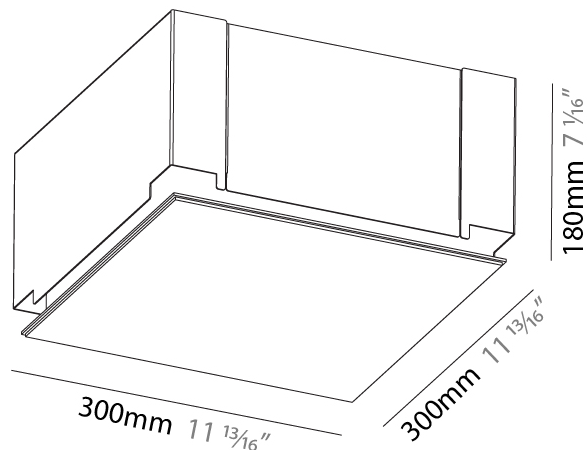

Shape: Square
Length (mm): 300
Length (in): 11 ¹³/₁₆"
Width (mm): 300
Width (in): 11 ¹³/₁₆"
Height (mm): 180
Height (in): 7 ¹/₁₆"
Ceiling Thickness (mm): 10 / 12.5 / 15 / 25 / 30
Ceiling Thickness (in): 3/8 or 1/2 or 9/16 or 1 or 1 3/16
Min. Recessing Depth (mm): 200
Min. Recessing Depth (in): 7 ⁷/₈"
Light Distribution: Direct
Diffuser: PMMA - Opal
Fixture Finish: SSR / BKV / CWI / CRY / HAB / LAG / UFT / ITA / RUA / RUR / MIC / FTG / MYG / TWT / LOD / PUS / FRO / FUP / KIA / POP / BLS / SPG / MEY / GOH / GUM / CHC / COM / ABZ / JAG / OBR / MOS / ROR
Fixture Material: Extruded Aluminum / Steel
Cut-out Measurements: 335mm 13 3/16" x 335mm / 13 3/16"
Upon Request: Unique Sizes Unique Ceiling Thickness Unique Mounting Depth Spot Inserts

ELECTRICAL

Lamp Type: LED (Zhaga Standard)
Input Wattage (W): 12.4
Total Output Wattage (W): 10.8
Dimming: [Tri-Mode (Non-Dimming and Phase Dimming (120Vac only) and 0-10V Dimming)](#)
Driver Included: Yes
Driver Location: Integrated
Driver Type: Constant Current - Universal
Driver Class: Class 2
Input Voltage (V): 120 - 277
Constant Current (MA): 350

LED

[Color Temperature (°K): 3000 / 3500 / 4000](#)
Max. Delivered Lumen (lm): 850 / 902 / 920
CRI: >80 CRI
Efficiency (%): 65% (5mm Perspex)
Lamp Life (hrs): 50000
Upon Request: RGB-W Tunable White Special Color Temperature CRI90

OPTICAL

RATINGS AND CERTIFICATIONS

Certified By: Certified for North American Standards
IP rating: IP20

PROJECT
TYPE
SPECIFIER
QUANTITY
DATE