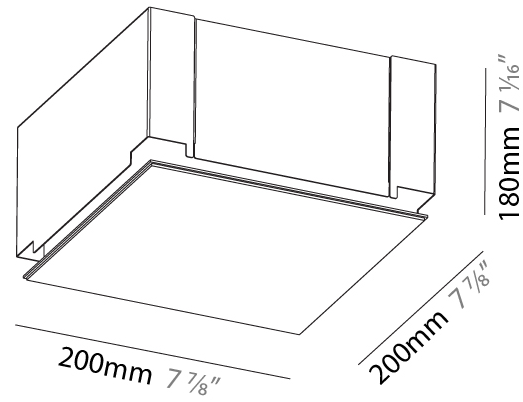

ELECTRICAL

Lamp Type: LED (Zhaga Standard)
Input Wattage (W): 12.4
Total Output Wattage (W): 10.8
Dimming: Tri-Mode (Non-Dimming and Phase Dimming (120Vac only) and 0-10V Dimming)
Driver Included: Yes
Driver Location: Integrated
Driver Type: Constant Current - Universal
Driver Class: Class 2
Input Voltage (V): 120 - 277
Constant Current (MA): 350

LED

Color Temperature (°K): 3000 / 3500 / 4000
Max. Delivered Lumen (lm): 880 / 880 / 880
Nominal Lumen (lm): 1360 / 1360 / 1360
CRI: >80 CRI
Efficiency (%): 65 (5mm Perspex) / 65.10
Lamp Life (hrs): 50000
Upon Request: RGB-W Tunable White Special Color Temperature CRI90

OPTICAL

RATINGS AND CERTIFICATIONS

Certified By: Certified for North American Standards
IP rating: IP20

PROJECT
TYPE
SPECIFIER
QUANTITY
DATE