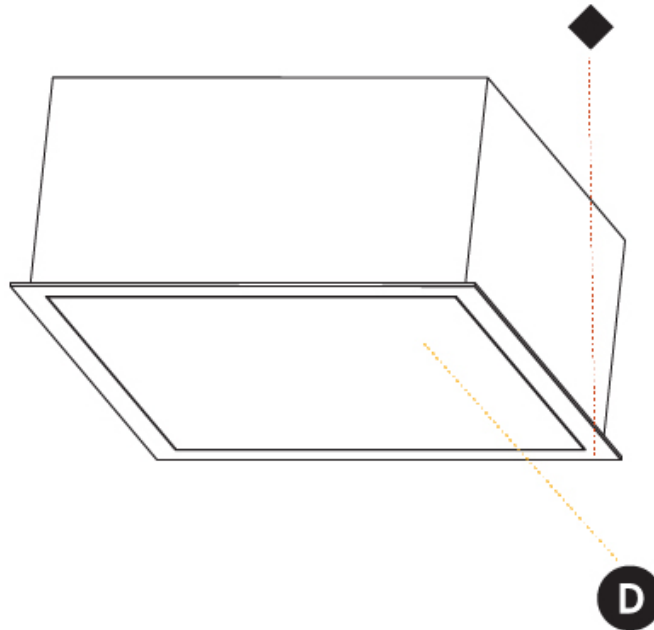

PI2 STANDARD RECESSED

A37130-

PROJECT	_____
TYPE	_____
SPECIFIER	_____
QUANTITY	_____
DATE	_____