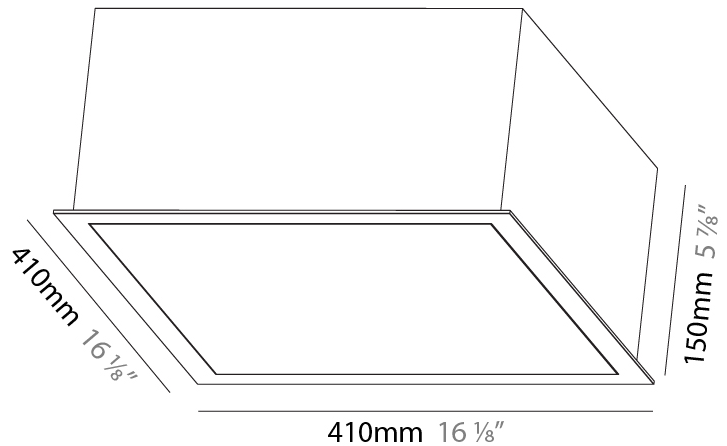

GENERAL

Series: Pi2
Subseries: Pi2 Standard
Brand: Prolicht
Division: Architectural
Mounting Type: Recessed
Mounting Location: Ceiling
Subcategory: Ambient

PHYSICAL

Shape: Square
Length (mm): 410
Length (in): 16 1/8
Width (mm): 410
Width (in): 16 1/8
Height (mm): 150
Height (in): 5 7/8
Ceiling Thickness (mm): 10 / 12.5 / 15 / 25 / 30
Ceiling Thickness (in): 3/8 or 1/2 or 9/16 or 1 or 1 3/16
Min. Recessing Depth (mm): 160
Min. Recessing Depth (in): 6 5/16
Light Distribution: Direct
Diffuser: PMMA - Opal or Micro-Prism
Fixture Finish: SSR / BKV / CWI / CRY / HAB / LAG / UFT / ITA / RUA / RUR / MIC / FTG / MYG / TWT / LOD / PUS / FRO / FUP / KIA / POP / BLS / SPG / MEY / GOH / GUM / CHC / COM / ABZ / JAG / OBR / MOS / ROR
Fixture Material: Aluminum

ELECTRICAL

Lamp Type: LED (Zhaga Standard)
Input Wattage (W): 12.4
Total Output Wattage (W): 10.8
Dimming: Tri-Mode (Non-Dimming and Phase Dimming (120Vac only) and 0-10V Dimming)
Driver Included: Yes
Driver Location: Integrated
Driver Type: Constant Current - Universal
Driver Class: Class 2
Input Voltage (V): 120 - 277
Constant Current (MA): 350

LED

Color Temperature (°K): 3000 / 3500 / 4000
Max. Delivered Lumen (lm): 1140 / 1156 / 1180
CRI: >80 CRI
Efficiency (%): 0.65
Lamp Life (hrs): 50000

OPTICAL

RATINGS AND CERTIFICATIONS

Certified By: Certified for North American Standards
IP rating: IP20