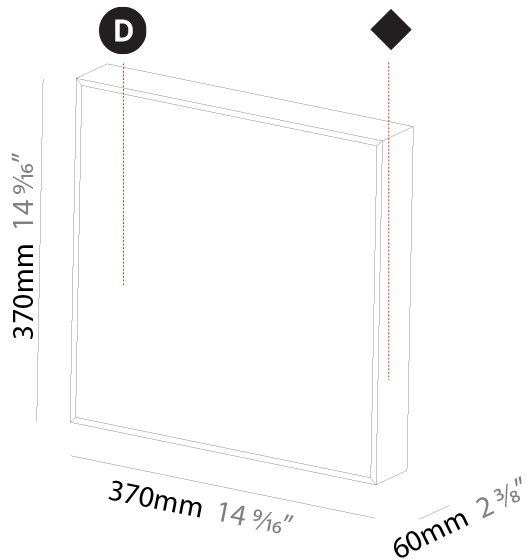

1. To build a product code in our configurator select the specify button on the base model # product page
2. To build a manual product code on this datasheet choose from the options listed below in blue font and add the suffix to the base model #

GENERAL

Series: Pi2
Subseries: Pi2 Standard
Brand: Prolicht
Division: Architectural
Mounting Type: Surface
Mounting Location: Ceiling
Subcategory: Ambient

PHYSICAL

Shape: Square
Length (mm): 370
Length (in): 14 9/16
Width (mm): 60
Width (in): 2 3/8
Height (mm): 370
Depth (mm): 60
Height (in): 14 9/16
Depth (in): 2 3/8
Light Distribution: Direct
Weight (kg): 3.41
Weight (lbs): 7.50
Diffuser: PMMA - Opal or Micro-Prism
Fixture Finish: SSR / BKV / CWI / CRY / HAB / UFT / ITA / RUA / FTG / MYG / LOD / PUS / FRO / FUP / KIA / POP / BLS / SPG / MEY / GOH / GUM / CHC / COM / ABZ / JAG / OBR / MOS / ROR

ELECTRICAL

Lamp Type: LED (Zhaga Standard)
Input Wattage (W): 13.2
Total Output Wattage (W): 12
Dimming: Tri-Mode (Non-Dimming and Phase Dimming (120Vac only) and 0-10V Dimming)
Driver Included: Yes
Driver Location: Integrated
Driver Type: Constant Current - Universal
Driver Class: Class 2
Input Voltage (V): 120 - 277
Constant Current (MA): 350

LED

Color Temperature (°K): 3000 / 3500 / 4000
Max. Delivered Lumen (lm): 1140 / 1156 / 1180
CRI: >80 CRI
Efficiency (%): 65
Lamp Life (hrs): 50000

OPTICAL

RATINGS AND CERTIFICATIONS

Certified By: Certified for North American Standards
IP rating: IP20