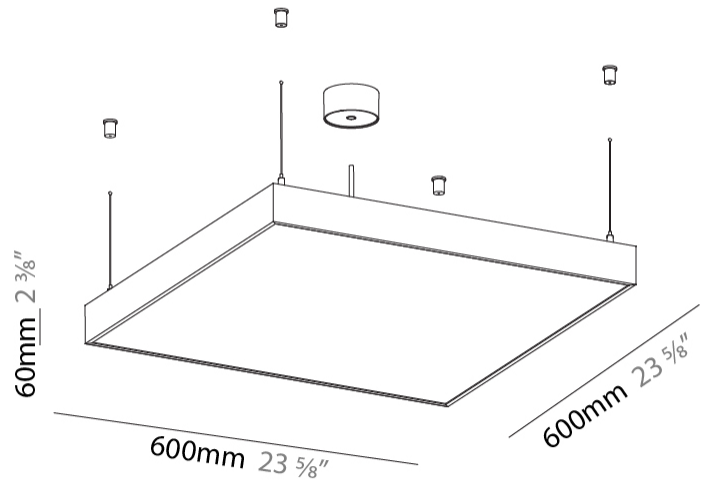

GENERAL

Series: Pi2
Subseries: Pi2 Standard
Brand: Prolicht
Division: Architectural
Mounting Type: Suspension
Mounting Location: Ceiling
Subcategory: Ambient

PHYSICAL

Shape: Square
Length (mm): 600
Length (in): 23 ⁵/₈
Width (mm): 600
Width (in): 23 ⁵/₈
Height (mm): 60
Height (in): 2 ³/₈
Light Distribution: Direct
Weight (kg): 9.9
Weight (lbs): 21.83
Diffuser: PMMA - Opal or Micro-Prism
Fixture Finish: SSR / BKV / CWI / CRY / HAB / UFT / ITA / RUA / FTG / MYG / LOD / PUS / FRO / FUP / KIA / POP / BLS / SPG / MEY / GOH / GUM / CHC / COM / ABZ / JAG / OBR / MOS / ROR
Fixture Material: Aluminum
Cable Details: 2000mm or 6000mm

ELECTRICAL

Lamp Type: LED (Zhaga Standard)
Input Wattage (W): 55
Total Output Wattage (W): 50
Dimming: Tri-Mode (Non-Dimming and Phase Dimming (120Vac only) and 0-10V Dimming)
Driver Included: Yes
Driver Location: Integrated
Driver Type: Constant Current - Universal
Driver Class: Class 2
Input Voltage (V): 120 - 277
Constant Current (MA): 350

LED

Color Temperature (°K): 3000 / 4000
Max. Delivered Lumen (lm): 5710 / 5802 / 5920
Nominal Lumen (lm): 6680 / 6782 / 6920
CRI: >80 CRI
Lamp Life (hrs): 50000

OPTICAL

RATINGS AND CERTIFICATIONS

Certified By: Certified for North American Standards
IP rating: IP20