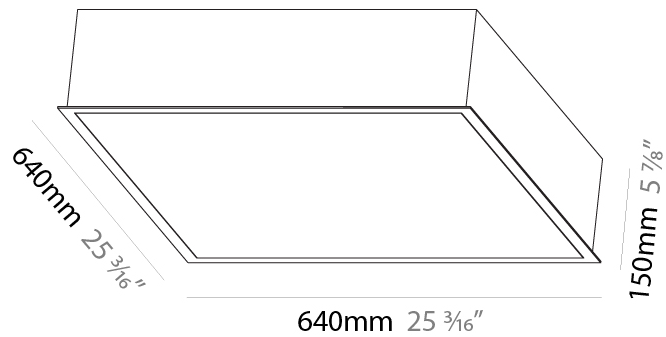

GENERAL

Series: Pi2
Subseries: Pi2 Standard
Brand: Prolicht
Division: Architectural
Mounting Type: Recessed
Mounting Location: Ceiling
Subcategory: Ambient

PHYSICAL

Shape: Square
Length (mm): 640
Length (in): 25 ³/₁₆"
Width (mm): 640
Width (in): 25 ³/₁₆"
Height (mm): 150
Height (in): 5 ⁷/₈"
Ceiling Thickness (mm): 10 / 12.5 / 15 / 25 / 30
Ceiling Thickness (in): 3/8 or 1/2 or 9/16 or 1 or 1 3/16
Min. Recessing Depth (mm): 160
Min. Recessing Depth (in): 6 ⁵/₁₆"
Light Distribution: Direct
Diffuser: PMMA - Opal or Micro-Prism
Fixture Finish: SSR / BKV / CWI / CRY / HAB / UFT / ITA / RUA / FTG / MYG / LOD / PUS / FRO / FUP / KIA / POP / BLS / SPG / MEY / GOH / GUM / CHC / COM / ABZ / JAG / OBR / MOS / ROR
Fixture Material: Aluminum

ELECTRICAL

Lamp Type: LED (Zhaga Standard)
Input Wattage (W): 55
Total Output Wattage (W): 46
Dimming: Tri-Mode (Non-Dimming and Phase Dimming (120Vac only) and 0-10V Dimming)
Driver Included: Yes
Driver Location: Integrated
Driver Type: Constant Current - Universal
Driver Class: Class 2
Input Voltage (V): 120 - 277
Constant Current (MA): 800

LED

Color Temperature (°K): 3000 / 3500 / 4000
Max. Delivered Lumen (lm): 4550 / 4616 / 4710
CRI: >80 CRI
Efficiency (%): 0.65
Lamp Life (hrs): 50000

OPTICAL

RATINGS AND CERTIFICATIONS

Certified By: Certified for North American Standards
IP rating: IP20