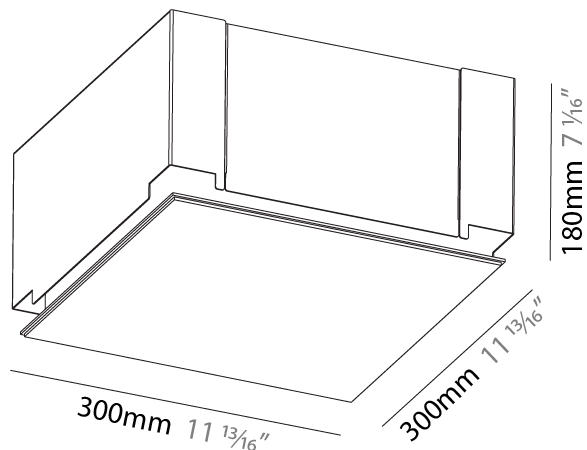

PHYSICAL

Shape: Square
Length (mm): 300
Length (in): 11 ¹³/₁₆"
Width (mm): 300
Width (in): 11 ¹³/₁₆"
Height (mm): 180
Height (in): 7 ¹/₁₆"
Ceiling Thickness (mm): 10 / 12.5 / 15 / 25 / 30
Ceiling Thickness (in): 3/8 or 1/2 or 9/16 or 1 or 1 3/16
Min. Recessing Depth (mm): 200
Min. Recessing Depth (in): 7 ⁷/₈"
Light Distribution: Direct
Diffuser: PMMA - Opal
Fixture Finish: SSR / BKV / CWI / CRY / HAB / UFT / ITA / RUA / FTG / MYG / LOD / PUS / FRO / FUP / KIA / POP / BLS / SPG / MEY / GOH / GUM / CHC / COM / ABZ / JAG / OBR / MOS / ROR
Fixture Material: Extruded Aluminum / Steel
Cut-out Measurements: 335mm 13 3/16" x 335mm / 13 3/16"
Upon Request: Unique Sizes Unique Ceiling Thickness Unique Mounting Depth Spot Inserts

ELECTRICAL

Lamp Type: LED (Zhaga Standard)
Input Wattage (W): 12.4
Total Output Wattage (W): 10.8
Dimming: [Tri-Mode (Non-Dimming and Phase Dimming (120Vac only) and 0-10V Dimming)](#)
Driver Included: Yes
Driver Location: Integrated
Driver Type: Constant Current - Universal
Driver Class: Class 2
Input Voltage (V): 120 - 277
Constant Current (MA): 350

LED

[Color Temperature (°K): 3000 / 3500 / 4000](#)
Max. Delivered Lumen (lm): 850 / 902 / 920
CRI: >80 CRI
Efficiency (%): 65% (5mm Perspex)
Lamp Life (hrs): 50000
Upon Request: RGB-W Tunable White Special Color Temperature CRI90

OPTICAL

RATINGS AND CERTIFICATIONS

Certified By: Certified for North American Standards
IP rating: IP20