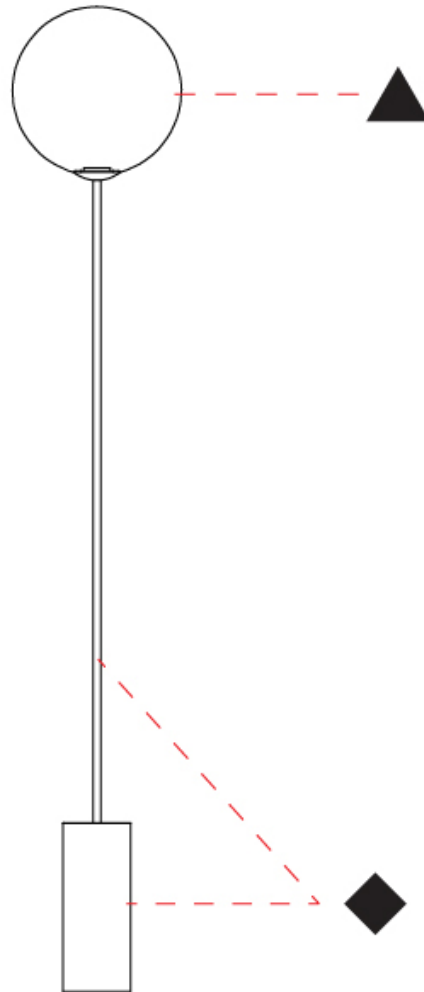

PIT PORTABLE

D144037-

PROJECT

TYPE

SPECIFIER

QUANTITY

DATE

D