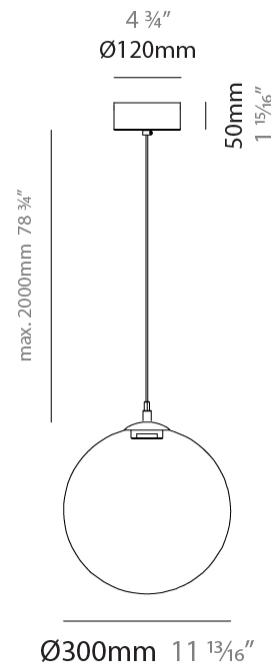

base number	Finish	Finish
	Options	Options

1. To build a product code in our configurator select the specify button on the base model # product page
2. To build a manual product code on this datasheet choose from the options listed below in blue font and add the suffix to the base model #

GENERAL

Series: Pit
Subseries: Pit - Monopoint
Brand: Cangini & Tucci
Division: Design
Mounting Type: Suspension
Mounting Location: Ceiling
Subcategory: Pendant

PHYSICAL

Shape: Sphere
Diameter (mm): 300
Diameter (in): 11 ¹³/₁₆
Height (mm): 300
Height (in): 11 ¹³/₁₆
Max. Overall Height (mm): 2300
Max. Overall Height (in): 90 ⁹/₁₆
Light Distribution: Omnidirectional
Weight (kg): 1.100
Weight (lbs): 2.43
Fixture Finish: AMB / GRN / PNK / RUB / SKB / SMK / TOB / TRA
Holder Finish: CHR / WHI / BLK / BCR
Fixture Material: Glass / Metal
Cable Details: 2000mm / 78 3/4" - Transparent Cable
Upon Request: On Demand Holder Finishes - Satin Gold, Satin Bronze or Satin Black Nickel

ELECTRICAL

Lamp Type: LED
Input Wattage (W): 7.8
Total Output Wattage (W): 6
Dimming: Non-Dimmable
Driver Included: Yes
Driver Location: Integrated
Input Voltage (V): 120
Constant Current (MA): 500mA
Upon Request: Phase Dimming (120Vac only) / 0-10V Dimming

LED

Color Temperature (°K): 3000
Max. Delivered Lumen (lm): 866
Nominal Lumen (lm): 886
CRI: >90 CRI

OPTICAL

RATINGS AND CERTIFICATIONS

Certified By: Certified for North American Standards
IP rating: IP20