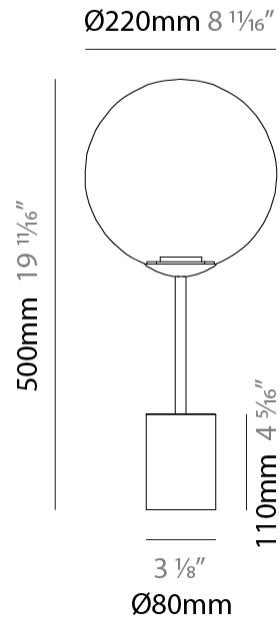

GENERAL

Series: Pit
 Brand: Cangini & Tucci
 Division: Design
 Mounting Type: Portable
 Mounting Location: Table
 Subcategory: Table

PHYSICAL

Shape: Sphere
 Diameter (mm): 220
 Diameter (in): 8 11/16
 Height (mm): 500
 Height (in): 19 11/16
 Light Distribution: Omnidirectional
 Weight (kg): 1.8
 Fixture Finish: [AMB](#) / [GRN](#) / [PNK](#) / [RUB](#) / [SKB](#) / [SMK](#) / [TOB](#) / [TRA](#)
 Holder Finish: [SGD](#) / [SRG](#) / [SBN](#)
 Fixture Material: Glass / Metal
 Cable Details: 2000mm / 78 3/4" - Transparent Cable

LED

Color Temperature (°K): [2700](#) / [3000](#)
 Max. Delivered Lumen (lm): 144
 Nominal Lumen (lm): 866
 CRI: >90 CRI
 Lamp Life (hrs): 50000

OPTICAL

RATINGS AND CERTIFICATIONS

Certified By: Certified for North American Standards
 IP rating: IP20

GENERAL

Series: Pit
 Brand: Cangini & Tucci
 Division: Design
 Mounting Type: Portable
 Mounting Location: Floor
 Subcategory: Table

PHYSICAL

Shape: Sphere
 Diameter (mm): 300
 Diameter (in): 11 ¹³/₁₆
 Height (mm): 1750
 Height (in): 68 ⁷/₈
 Light Distribution: Omnidirectional
 Weight (kg): 5.3
 Fixture Finish: [AMB](#) / [GRN](#) / [PNK](#) / [RUB](#) / [SKB](#) / [SMK](#) / [TOB](#) / [TRA](#)
 Holder Finish: [SGD](#) / [SRG](#) / [SBN](#)
 Fixture Material: Glass / Metal
 Cable Details: 2000mm / 78 3/4" - Transparent Cable