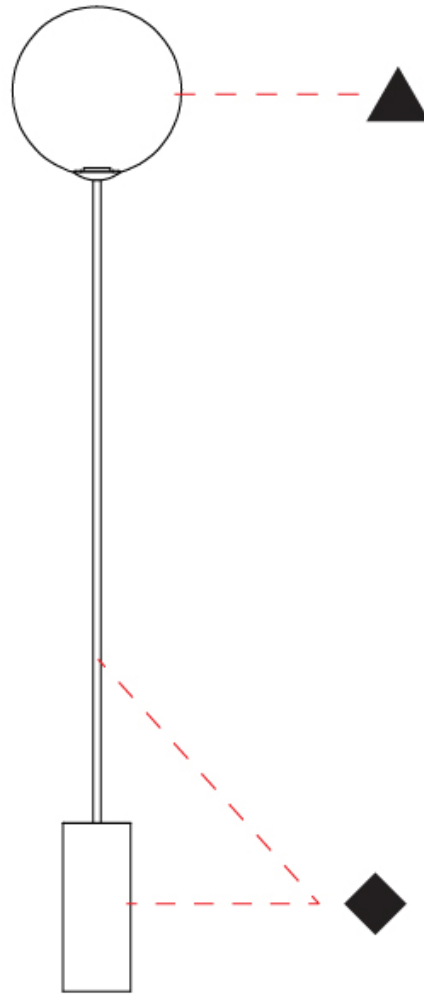

PIT PORTABLE

D144037-

PROJECT

TYPE

SPECIFIER

QUANTITY

DATE

D