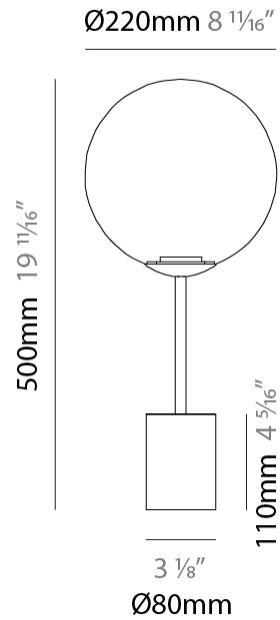

GENERAL

Series: Pit
Brand: Cangiini & Tucci
Division: Design
Mounting Type: Portable
Mounting Location: Table
Subcategory: Table

PHYSICAL

Shape: Sphere
Diameter (mm): 220
Diameter (in): 8 11/16
Height (mm): 500
Height (in): 19 11/16
Light Distribution: Omnidirectional
Weight (kg): 1.8
Fixture Finish: AMB / GRN / PNK / RUB / SKB / SMK / TOB / TRA
Holder Finish: SGD / SRG / SBN
Fixture Material: Glass / Metal
Cable Details: 2000mm / 78 3/4" - Transparent Cable

LED

Color Temperature (°K): 2700 / 3000
Max. Delivered Lumen (lm): 144
Nominal Lumen (lm): 866
CRI: >90 CRI
Lamp Life (hrs): 50000

OPTICAL

RATINGS AND CERTIFICATIONS

Certified By: Certified for North American Standards
IP rating: IP20

GENERAL

Series: Pit
 Brand: Cangini & Tucci
 Division: Design
 Mounting Type: Portable
 Mounting Location: Floor
 Subcategory: Table

PHYSICAL

Shape: Sphere
 Diameter (mm): 300
 Diameter (in): 11 ¹³/₁₆
 Height (mm): 1750
 Height (in): 68 ⁷/₈
 Light Distribution: Omnidirectional
 Weight (kg): 5.3
 Fixture Finish: [AMB](#) / [GRN](#) / [PNK](#) / [RUB](#) / [SKB](#) / [SMK](#) / [TOB](#) / [TRA](#)
 Holder Finish: [SGD](#) / [SRG](#) / [SBN](#)
 Fixture Material: Glass / Metal
 Cable Details: 2000mm / 78 3/4" - Transparent Cable