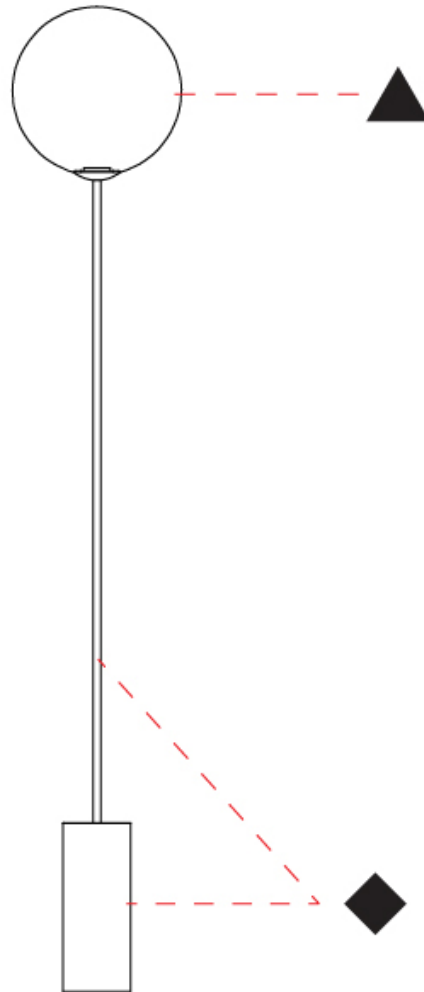

PIT PORTABLE

D144037-

PROJECT _____

TYPE _____

SPECIFIER _____

QUANTITY _____

DATE _____

D