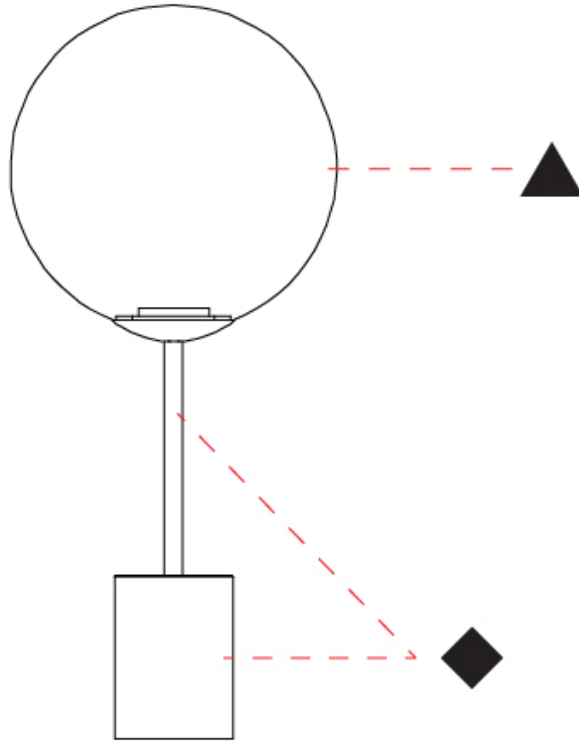

PIT PORTABLE

D144036-

PROJECT
TYPE
SPECIFIER
QUANTITY
DATE

D