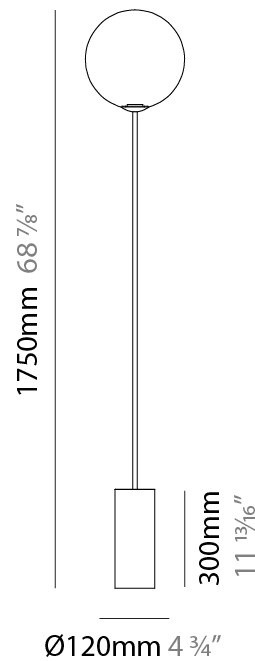

Ø300mm 11 ¹³/₁₆"