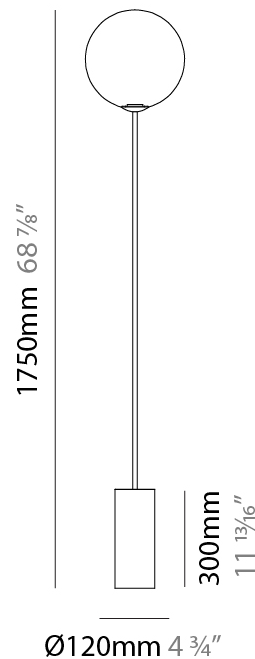

Ø300mm 11 ¹³/₁₆"