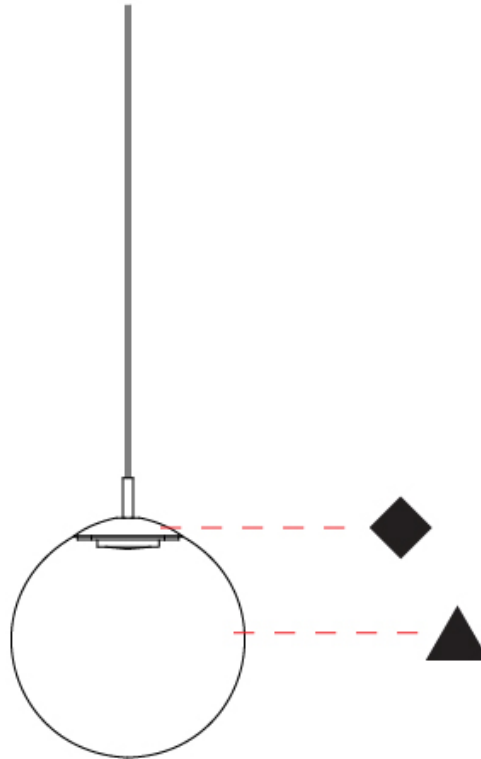

PIT - MODULAR SUSPENSION SUSPENSION

D141290-

PROJECT _____

TYPE _____

SPECIFIER _____

QUANTITY _____

DATE _____

D