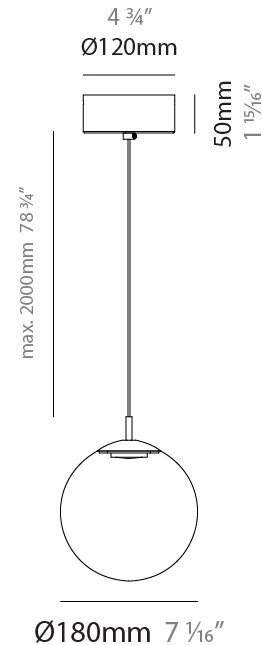

GENERAL

Series: Pit
Subseries: Pit - Monopoint
Partner: Cangini & Tucci
Division: Design
Installation: Suspension
Product Type: Pendant
Mounting Location: Ceiling

PHYSICAL

Shape: Sphere
Diameter (mm): 180
Diameter (in): 7 1/16
Height (mm): 180
Height (in): 7 1/16
Max. Overall Height (mm): 2180
Max. Overall Height (in): 85 13/16
Weight (kg): 0.900
Weight (lbs): 1.98
Diffuser: Glass - Opal
Fixture Finish: [AMB / GRN / MBK / PNK / RUB / SKB / SMK / TOB / TRA](#)
Holder Finish: CHR / WHI / BLK / BCR
Fixture Material: Glass / Metal
Primary Material: Glass - Borosilicate
Cable Details: 2000mm / 78 3/4" - Transparent Cable
Upon Request: On Demand Holder Finishes - Satin Gold, Satin Bronze or Satin Black Nickel

ELECTRICAL

Lamp Type: LED
Input Wattage (W): 7.8
Total Output Wattage (W): 6
Dimming: Non-Dimmable
Driver Included: Yes
Driver Location: Integrated
Driver Type: Constant Current - Universal
Driver Class: Class 2
Input Voltage (V): 120
Constant Current (mA): 500
Upon Request: Non-Dimming / Phase Dimming (120Vac only) / 0-10V Dimming

LED

Color Temperature (°K): 3000
Max. Delivered Lumen (lm): 866
Nominal Lumen (lm): 886
CRI: >90 CRI

OPTICAL

RATINGS AND CERTIFICATIONS

Certified By: Certified for North American Standards
IP rating: IP20

PROJECT
TYPE
SPECIFIER
QUANTITY
DATE