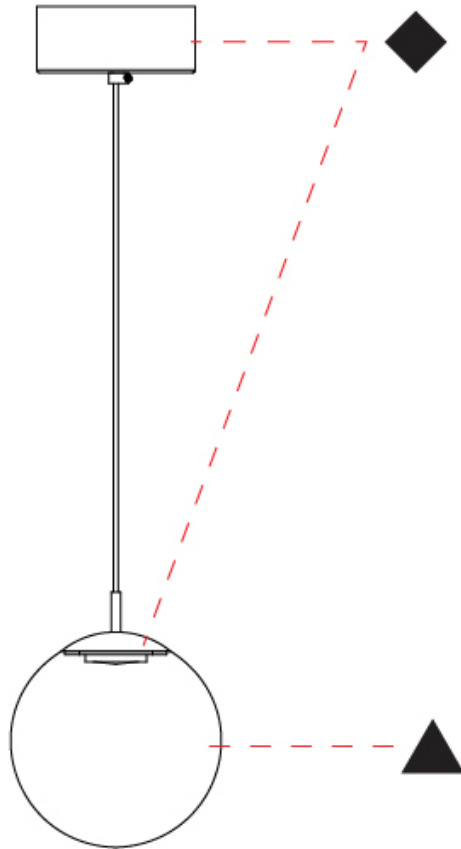

PIT - MONOPOINT SUSPENSION

D141232-

PROJECT	_____
TYPE	_____
SPECIFIER	_____
QUANTITY	_____
DATE	_____

D