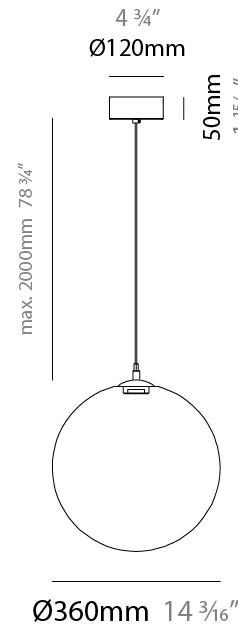

1. To build a product code in our configurator select the specify button on the base model # product page
2. To build a manual product code on this datasheet choose from the options listed below in blue font and add the suffix to the base model #

GENERAL

Series: Pit
Subseries: Pit - Monopoint
Partner: Cangini & Tucci
Division: Design
Installation: Suspension
Product Type: Pendant
Mounting Location: Ceiling

PHYSICAL

Shape: Sphere
Diameter (mm): 360
Diameter (in): 14 ³/₁₆
Height (mm): 360
Height (in): 14 ³/₁₆
Max. Overall Height (mm): 2360
Max. Overall Height (in): 92 ¹⁵/₁₆
Weight (kg): 2.400
Weight (lbs): 5.29
Fixture Finish: [AMB](#) / [GRN](#) / [PNK](#) / [RUB](#) / [SKB](#) / [SMK](#) / [TOB](#) / [TRA](#)
Holder Finish: [CHR](#) / [MWH](#) / [MBK](#) / [BCR](#)
Fixture Material: Glass / Metal
Primary Material: Glass - Borosilicate
Cable Details: 2000mm / 78 ³/₄" - Transparent Cable
Upon Request: On Demand Holder Finishes - Satin Gold, Satin Bronze or Satin Black Nickel

ELECTRICAL

Lamp Type: LED
Input Wattage (W): 11
Total Output Wattage (W): 8.4
Dimming: Non-Dimmable
Driver Included: Yes
Driver Location: Integrated
Driver Type: Constant Current - Universal
Driver Class: Class 2
Input Voltage (V): 120
Constant Current (MA): 350mA
Upon Request: Phase Dimming (120Vac only) / 0-10V Dimming

LED

Color Temperature (°K): 3000
Max. Delivered Lumen (lm): 1200
CRI: >90 CRI

OPTICAL

RATINGS AND CERTIFICATIONS

Certified By: Certified for North American Standards
IP rating: IP20