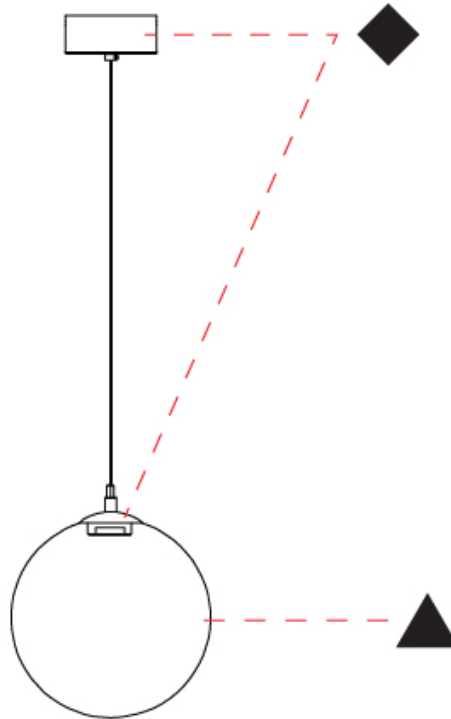

PIT - MONOPOINT SUSPENSION

D141181-

PROJECT _____

TYPE _____

SPECIFIER _____

QUANTITY _____

DATE _____

D