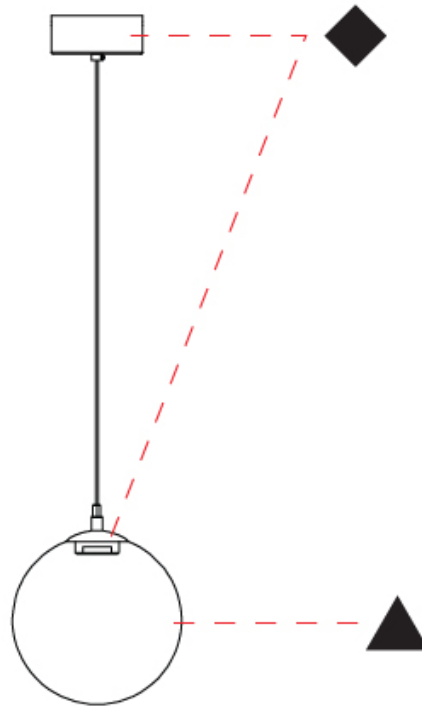

PIT - MONOPOINT SUSPENSION

D141180-

PROJECT	_____
TYPE	_____
SPECIFIER	_____
QUANTITY	_____
DATE	_____

D