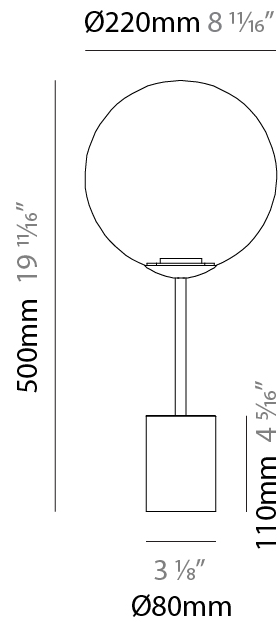

PROJECT	
TYPE	
SPECIFIER	
QUANTITY	
DATE	

PIT PORTABLE

D144036-

base number	Color Temperature	Finish Options	Finish Options

1. To build a product code in our configurator select the specify button on the base model # product page
2. To build a manual product code on this datasheet choose from the options listed below in blue font and add the suffix to the base model #

GENERAL

Series: Pit
Partner: Cangini & Tucci
Division: Design
Installation: Portable
Product Type: Table
Mounting Location: Table

PHYSICAL

Shape: Sphere
Diameter (mm): 220
Diameter (in): 8 11/16
Height (mm): 500
Height (in): 19 11/16
Weight (kg): 1.8
Fixture Finish: AMB / GRN / PNK / RUB / SKB / SMK / TOB / TRA
Holder Finish: SGD / SRG / SBN
Fixture Material: Glass / Metal
Primary Material: Glass - Borosilicate
Cable Details: 2000mm / 78 3/4" - Transparent Cable

ELECTRICAL

Lamp Type: LED
Input Wattage (W): 6
Dimming: Non-Dimmable
Driver Included: Yes
Driver Location: Integrated
Driver Type: Constant Current - Universal
Driver Class: Class 2
Input Voltage (V): 120 - 277
Constant Current (MA): 500

LED

Color Temperature (°K): 2700 / 3000
Max. Delivered Lumen (lm): 144
Nominal Lumen (lm): 866
CRI: >90 CRI
Lamp Life (hrs): 50000

OPTICAL

RATINGS AND CERTIFICATIONS

Certified By: Certified for North American Standards
IP rating: IP20