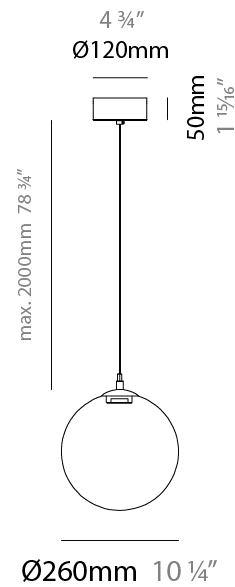

GENERAL

Series: Pit
Subseries: Pit - Monopoint
Partner: Cangini & Tucci
Division: Design
Installation: Suspension
Product Type: Pendant
Mounting Location: Ceiling

PHYSICAL

Shape: Sphere
Diameter (mm): 260
Diameter (in): 10 1/4
Height (mm): 260
Height (in): 10 1/4
Max. Overall Height (mm): 2260
Max. Overall Height (in): 89
Weight (kg): 0.900
Weight (lbs): 1.98
Fixture Finish: [AMB / GRN / PNK / RUB / SKB / SMK / TOB / TRA](#)
Holder Finish: CHR / WHI / BLK / BCR
Fixture Material: Glass / Metal
Primary Material: Glass - Borosilicate
Cable Details: 2000mm / 78 3/4" - Transparent Cable
Upon Request: On Demand Holder Finishes - Satin Gold, Satin Bronze or Satin Black Nickel

ELECTRICAL

Lamp Type: LED
Input Wattage (W): 7.8
Total Output Wattage (W): 6
Dimming: Non-Dimmable
Driver Included: Yes
Driver Location: Integrated
Driver Type: Constant Current - Universal
Driver Class: Class 2
Input Voltage (V): 120
Constant Current (MA): 500mA
Upon Request: Phase Dimming (120Vac only) / 0-10V Dimming

LED

Color Temperature (°K): 3000
Max. Delivered Lumen (lm): 866
Nominal Lumen (lm): 886
CRI: >90 CRI

OPTICAL

RATINGS AND CERTIFICATIONS

Certified By: Certified for North American Standards
IP rating: IP20

PROJECT
TYPE
SPECIFIER
QUANTITY
DATE