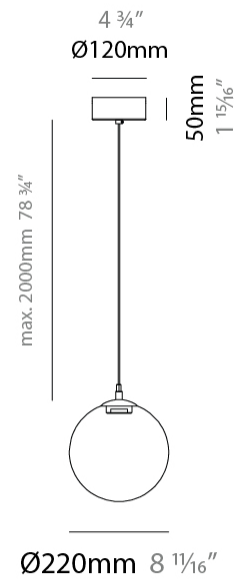

GENERAL

Series: Pit
Subseries: Pit - Monopoint
Partner: Cangini & Tucci
Division: Design
Installation: Suspension
Product Type: Pendant
Mounting Location: Ceiling

PHYSICAL

Shape: Sphere
Diameter (mm): 220
Diameter (in): 8 11/16
Height (mm): 220
Height (in): 8 11/16
Max. Overall Height (mm): 2220
Max. Overall Height (in): 87 3/8
Weight (kg): 0.750
Weight (lbs): 1.65
Fixture Finish: [AMB](#) / [GRN](#) / [PNK](#) / [RUB](#) / [SKB](#) / [SMK](#) / [TOB](#) / [TRA](#)
Holder Finish: CHR / WHI / BLK / BCR
Fixture Material: Glass / Metal
Primary Material: Glass - Borosilicate
Cable Details: 2000mm / 78 3/4" - Transparent Cable
Upon Request: On Demand Holder Finishes - Satin Gold, Satin Bronze or Satin Black Nickel

ELECTRICAL

Lamp Type: LED
Input Wattage (W): 7.8
Total Output Wattage (W): 6
Dimming: Non-Dimmable
Driver Included: Yes
Driver Location: Integrated
Driver Type: Constant Current - Universal
Driver Class: Class 2
Input Voltage (V): 120
Constant Current (MA): 500mA
Upon Request: Phase Dimming (120Vac only) / 0-10V Dimming

LED

Color Temperature (°K): 3000
Max. Delivered Lumen (lm): 864
Nominal Lumen (lm): 886
CRI: >90 CRI

OPTICAL

RATINGS AND CERTIFICATIONS

Certified By: Certified for North American Standards
IP rating: IP20