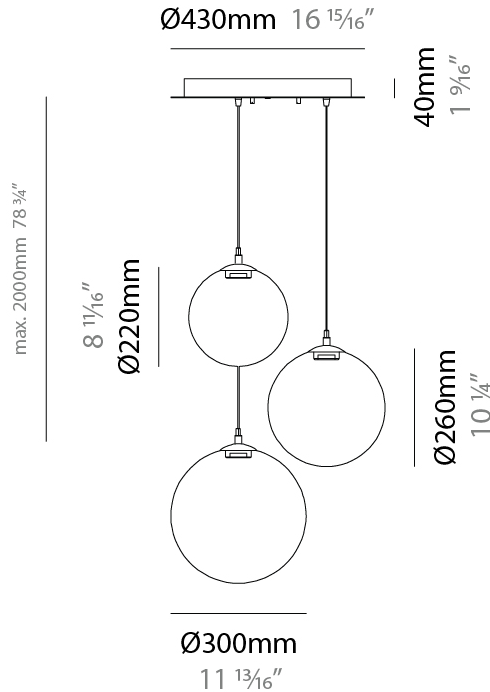

GENERAL

Series: Pit
Subseries: Pit - Suspension 3 Light Round
Partner: Cangini & Tucci
Division: Design
Installation: Suspension
Product Type: Pendant
Mounting Location: Ceiling

PHYSICAL

Shape: Sphere
Diameter (mm): 520
Diameter (in): 20 1/2
Height (mm): 520
Height (in): 20 1/2
Max. Overall Height (mm): 2520
Max. Overall Height (in): 99 3/16
Weight (kg): 4.800
Weight (lbs): 10.58
Fixture Finish: [AMB](#) / [GRN](#) / [PNK](#) / [RUB](#) / [SKB](#) / [SMK](#) / [TOB](#) / [TRA](#)
Holder Finish: CHR / MWH / MBK / BCR
Fixture Material: Glass / Metal
Primary Material: Glass - Borosilicate
Cable Details: 2000mm / 78 3/4" - Transparent Cable
Upon Request: On Demand Holder Finishes - Satin Gold, Satin Bronze or Satin Black Nickel

ELECTRICAL

Lamp Type: LED
Input Wattage (W): 23.4
Total Output Wattage (W): 18
Dimming: Non-Dimmable
Driver Included: Yes
Driver Location: Integrated
Driver Type: Constant Current - Universal
Driver Class: Class 2
Input Voltage (V): 120
Constant Current (MA): 500mA
Upon Request: Phase Dimming (120Vac only) / 0-10V Dimming

LED

Color Temperature (°K): 3000
Max. Delivered Lumen (lm): 2598
CRI: >90 CRI

OPTICAL

RATINGS AND CERTIFICATIONS

Certified By: Certified for North American Standards
IP rating: IP20