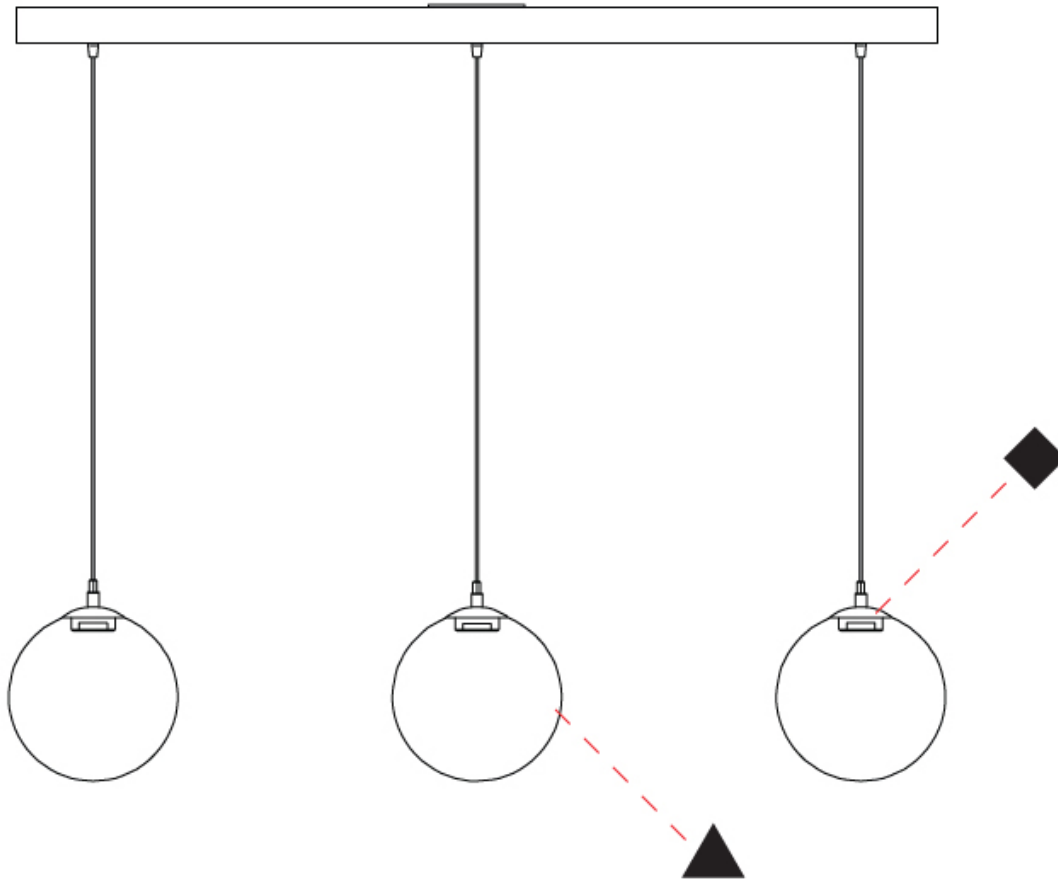

PIT - 3 LIGHT LINEAR SUSPENSION

D141214-

PROJECT	_____
TYPE	_____
SPECIFIER	_____
QUANTITY	_____
DATE	_____

D