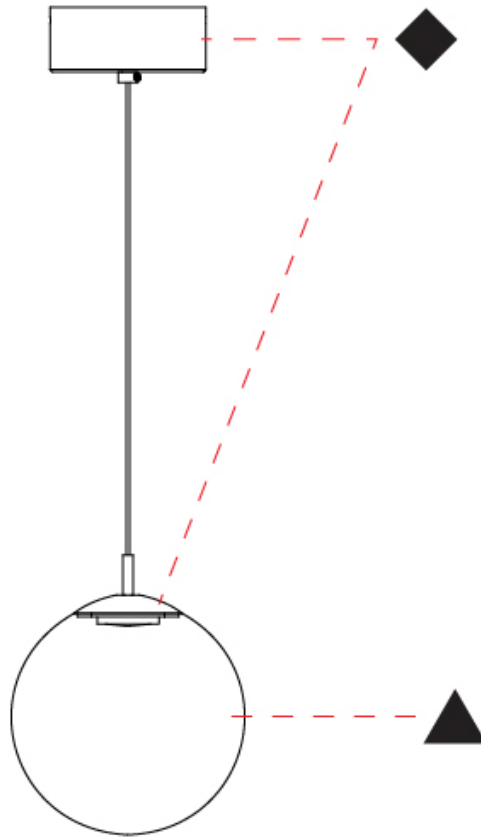

PIT - MONOPOINT SUSPENSION

D141233-

PROJECT
TYPE
SPECIFIER
QUANTITY
DATE

D