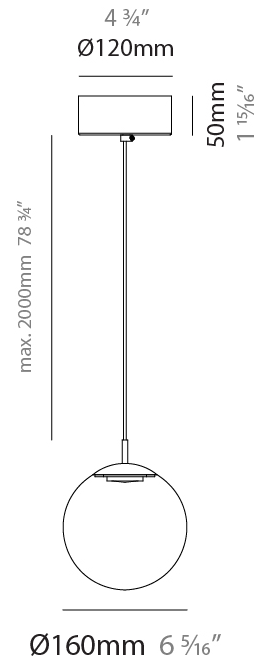

GENERAL

Series: Pit
Subseries: Pit - Monopoint
Partner: Cangini & Tucci
Division: Design
Installation: Suspension
Product Type: Pendant
Mounting Location: Ceiling

PHYSICAL

Shape: Sphere
Diameter (mm): 160
Diameter (in): 6 ⁵/₁₆
Height (mm): 160
Height (in): 6 ⁵/₁₆
Max. Overall Height (mm): 2160
Max. Overall Height (in): 85 ⁷/₁₆
Weight (kg): 0.900
Weight (lbs): 1.98
Diffuser: Glass - Opal
Fixture Finish: [AMB / GRN / MBK / PNK / RUB / SKB / SMK / TOB / TRA](#)
Holder Finish: CHR / WHI / BLK / BCR
Fixture Material: Glass / Metal
Primary Material: Glass - Borosilicate
Cable Details: 2000mm / 78 3/4" - Transparent Cable
Upon Request: On Demand Holder Finishes - Satin Gold, Satin Bronze or Satin Black Nickel

ELECTRICAL

Lamp Type: LED
Input Wattage (W): 7.8
Total Output Wattage (W): 6
Dimming: Non-Dimmable
Driver Included: Yes
Driver Location: Integrated
Driver Type: Constant Current - Universal
Driver Class: Class 2
Input Voltage (V): 120
Constant Current (mA): 500
Upon Request: Non-Dimming / Phase Dimming (120Vac only) / 0-10V Dimming

LED

Color Temperature (°K): 3000
Max. Delivered Lumen (lm): 866
Nominal Lumen (lm): 886
CRI: >90 CRI

OPTICAL

RATINGS AND CERTIFICATIONS

Certified By: Certified for North American Standards
IP rating: IP20

PROJECT
TYPE
SPECIFIER
QUANTITY
DATE