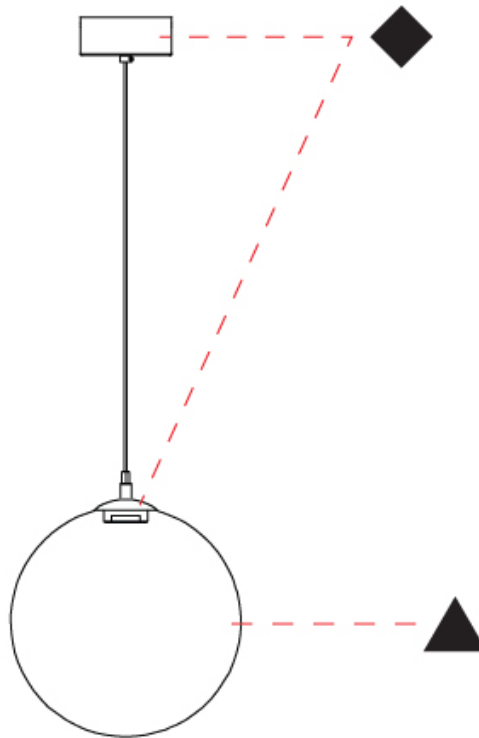

PIT - MONOPOINT SUSPENSION

D141182-

PROJECT

TYPE

SPECIFIER

QUANTITY

DATE

D