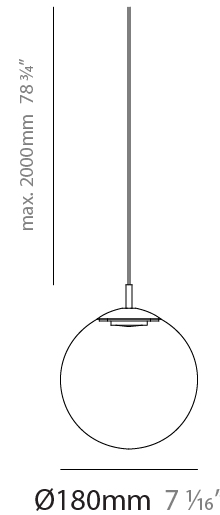

GENERAL

Series: Pit
Subseries: Pit - Modular Suspension
Partner: Cangini & Tucci
Division: Design
Installation: Suspension
Product Type: Pendant
Mounting Location: Ceiling

PHYSICAL

Shape: Sphere
Diameter (mm): 180
Diameter (in): 7 1/16
Height (mm): 180
Height (in): 7 1/16
Max. Overall Height (mm): 2180
Max. Overall Height (in): 85 13/16
Weight (kg): 0.900
Weight (lbs): 1.98
Diffuser: Glass - Opal
Fixture Finish: [AMB / GRN / MBK / PNK / RUB / SKB / SMK / TOB / TRA](#)
Holder Finish: CHR / WHI / BLK / BCR
Fixture Material: Glass / Metal
Primary Material: Glass - Borosilicate
Cable Details: 2000mm / 78 3/4" - Transparent Cable
Upon Request: On Demand Holder Finishes - Satin Gold, Satin Bronze or Satin Black Nickel

ELECTRICAL

Lamp Type: LED
Input Wattage (W): 7.8
Total Output Wattage (W): 6
Dimming: Non-Dimmable
Driver Included: Yes
Driver Location: Integrated
Driver Type: Constant Current - Universal
Driver Class: Class 2
Input Voltage (V): 120
Constant Current (mA): 500
Upon Request: Non-Dimming / Phase Dimming (120Vac only) / 0-10V Dimming

LED

Color Temperature (°K): 3000
Max. Delivered Lumen (lm): 866
Nominal Lumen (lm): 886
CRI: >90 CRI

OPTICAL

RATINGS AND CERTIFICATIONS

Certified By: Certified for North American Standards
IP rating: IP20