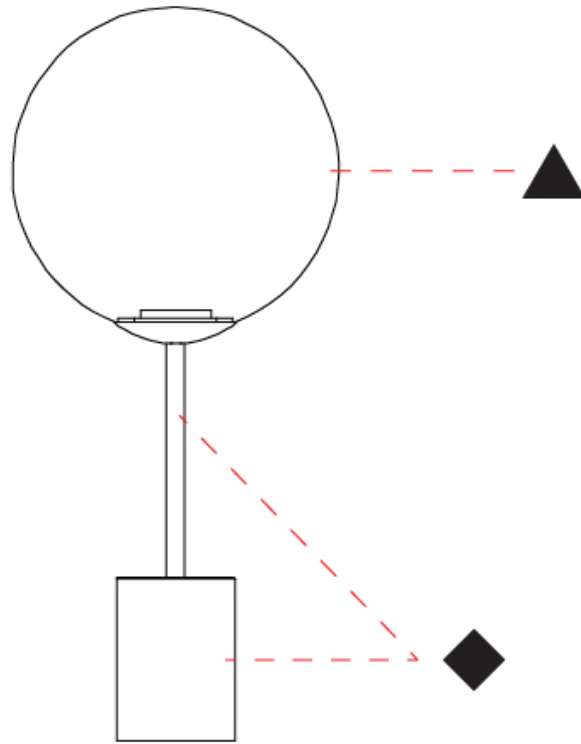

PIT PORTABLE

D144036-

PROJECT
TYPE
SPECIFIER
QUANTITY
DATE

D