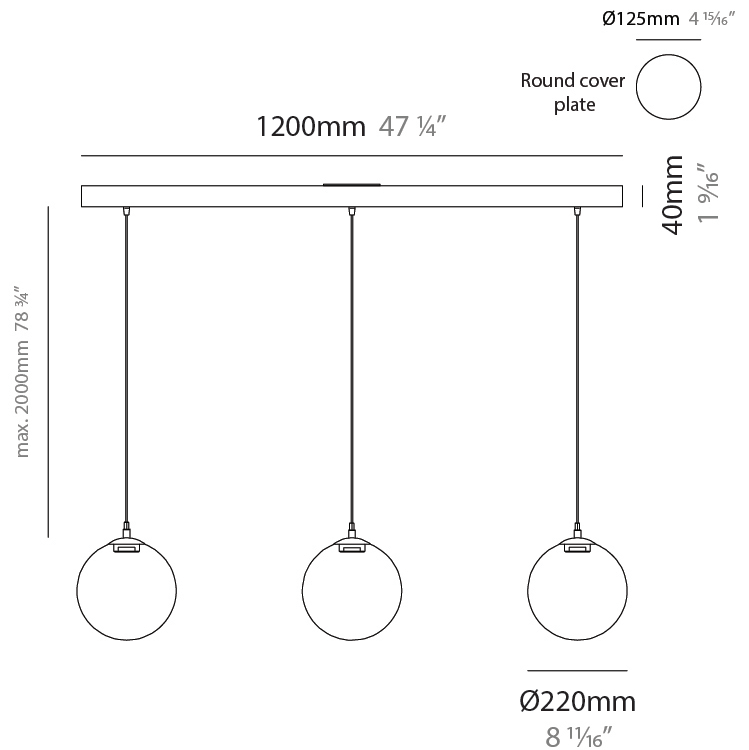

GENERAL

Series: Pit
Subseries: Pit - 3 Light Linear
Partner: Cangini & Tucci
Division: Design
Installation: Suspension
Product Type: Pendant
Mounting Location: Ceiling

PHYSICAL

Shape: Sphere
Diameter (mm): 220
Diameter (in): 8 11/16
Length (mm): 1200
Height (mm): 220
Height (in): 8 11/16
Max. Overall Height (mm): 2220
Max. Overall Height (in): 87 9/16
Weight (kg): 3.500
Weight (lbs): 7.72
Fixture Finish: [AMB / GRN / PNK / RUB / SKB / SMK / TOB / TRA](#)
Holder Finish: PSS
Accent Finish: CHR / MWH / MBK / BCR
Fixture Material: Glass / Metal
Primary Material: Glass - Borosilicate
Cable Details: 2000mm / 78 3/4" - Transparent Cable
Upon Request: On Demand Holder Finishes - Satin Gold, Satin Bronze or Satin Black Nickel

ELECTRICAL

Lamp Type: LED
Input Wattage (W): 23.4
Total Output Wattage (W): 18
Dimming: Non-Dimmable
Driver Included: Yes
Driver Location: Integrated
Driver Type: Constant Current - Universal
Driver Class: Class 2
Input Voltage (V): 120
Constant Current (MA): 500mA
Upon Request: Phase Dimming (120Vac only) / 0-10V Dimming

LED

Color Temperature (°K): 3000
Max. Delivered Lumen (lm): 2598
CRI: >90 CRI

OPTICAL

RATINGS AND CERTIFICATIONS

Certified By: Certified for North American Standards
IP rating: IP20