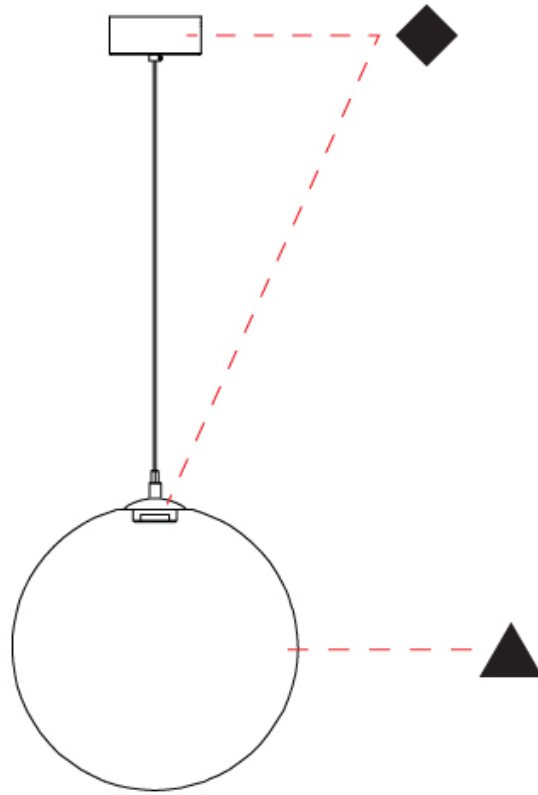

PIT - MONOPOINT SUSPENSION

D141183-

PROJECT	_____
TYPE	_____
SPECIFIER	_____
QUANTITY	_____
DATE	_____

D