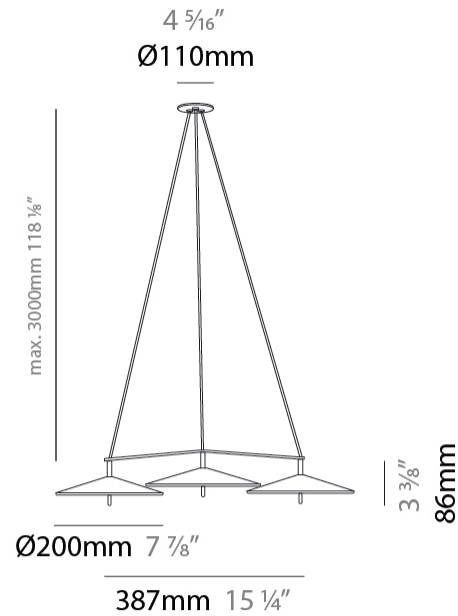

PROJECT	_____
TYPE	_____
SPECIFIER	_____
QUANTITY	_____
DATE	_____

PLA SUSPENSION

D91236-

base number   Finish
Options

1. To build a product code in our configurator select the specify button on the base model # product page
2. To build a manual product code on this datasheet choose from the options listed below in blue font and add the suffix to the base model #

GENERAL

Series: Pla _____
Brand: Milan _____
Division: Design _____
Mounting Type: Suspension _____
Mounting Location: Ceiling _____
Subcategory: Pendant _____

PHYSICAL

Shape: Cone _____
Diameter (mm): 600 _____
Diameter (in): 23 ⁵/₈ _____
Height (mm): 86 _____
Height (in): 3 ³/₈ _____
Max. Overall Height (mm): 2986 _____
Max. Overall Height (in): 117 ⁹/₁₆ _____
Light Distribution: Direct _____
Diffuser: Injected Polycarbonate - Opal _____
Fixture Finish: [AGL / TWL / MCL / MGN](#) _____
Fixture Material: Aluminum _____
Cable Details: 2900mm Cable _____

ELECTRICAL

Lamp Type: LED _____
Input Wattage (W): 15 _____
Input Voltage (V): 120Vac Direct Line _____

LED

Number of LEDs: 9 _____
Color Temperature (°K): 2700 _____
Max. Delivered Lumen (lm): 4500 _____
CRI: >90 CRI _____
Lamp Life (hrs): 50000 _____

OPTICAL

RATINGS AND CERTIFICATIONS

Certified By: Certified for North American Standards _____
IP rating: IP20 _____