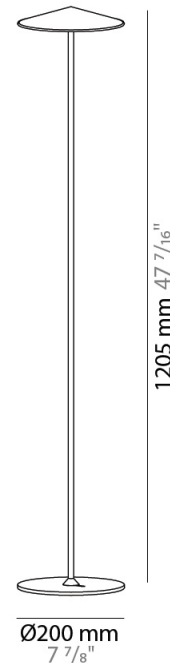

PROJECT	
TYPE	
SPECIFIER	
QUANTITY	
DATE	

PLA PORTABLE

D94048-

base number   Finish
Options

1. To build a product code in our configurator select the specify button on the base model # product page
2. To build a manual product code on this datasheet choose from the options listed below in blue font and add the suffix to the base model #

GENERAL

Series: Pla
Brand: Milan
Division: Design
Mounting Type: Portable
Mounting Location: Floor
Subcategory: Floor

PHYSICAL

Shape: Cone
Diameter (mm): 200
Diameter (in): 7 7/8
Height (mm): 1205
Height (in): 47 7/16
Light Distribution: Direct
Fixture Finish: [AGL / TWL / MCL / MGN](#)
Fixture Material: Aluminum

ELECTRICAL

Lamp Type: LED
Input Wattage (W): 15
Dimming: Electronic Low Voltage Dimming to 20%
Input Voltage (V): 120Vac Direct Line

LED

Number of LEDs: 3
Color Temperature (°K): 3000
Nominal Lumen (lm): 1500
CRI: >90 CRI
Lamp Life (hrs): 50000

OPTICAL

RATINGS AND CERTIFICATIONS

Certified By: Certified for North American Standards
IP rating: IP20