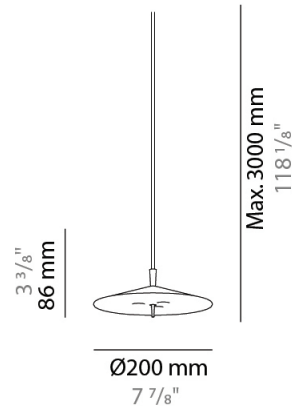

PROJECT	_____
TYPE	_____
SPECIFIER	_____
QUANTITY	_____
DATE	_____

PLA SUSPENSION

D91205-

base number   Finish
Options

1. To build a product code in our configurator select the specify button on the base model # product page
2. To build a manual product code on this datasheet choose from the options listed below in blue font and add the suffix to the base model #

GENERAL

Series: Pla _____
Brand: Milan _____
Division: Design _____
Mounting Type: Suspension _____
Mounting Location: Ceiling _____
Subcategory: Pendant _____

PHYSICAL

Shape: Cone _____
Diameter (mm): 200 _____
Diameter (in): 7 7/8 _____
Height (mm): 86 _____
Height (in): 3 3/8 _____
Max. Overall Height (mm): 2986 _____
Max. Overall Height (in): 117 9/16 _____
Light Distribution: Direct _____
Weight (kg): 6.13 _____
Weight (lbs): 13.52 _____
Diffuser: Injected Polycarbonate - Opal _____
[Fixture Finish: AGL / TWL / MCL / MGN](#) _____
Fixture Material: Aluminum _____
Cable Details: 2900mm Cable _____

ELECTRICAL

Lamp Type: LED _____
Input Wattage (W): 15 _____
Dimming: Electronic Low Voltage Dimming to 20% _____
Input Voltage (V): 120Vac Direct Line _____

LED

Number of LEDs: 3 _____
Color Temperature (°K): 2700 _____
Max. Delivered Lumen (lm): 1500 _____
CRI: >90 CRI _____
Lamp Life (hrs): 50000 _____

OPTICAL

RATINGS AND CERTIFICATIONS

Certified By: Certified for North American Standards _____
IP rating: IP20 _____