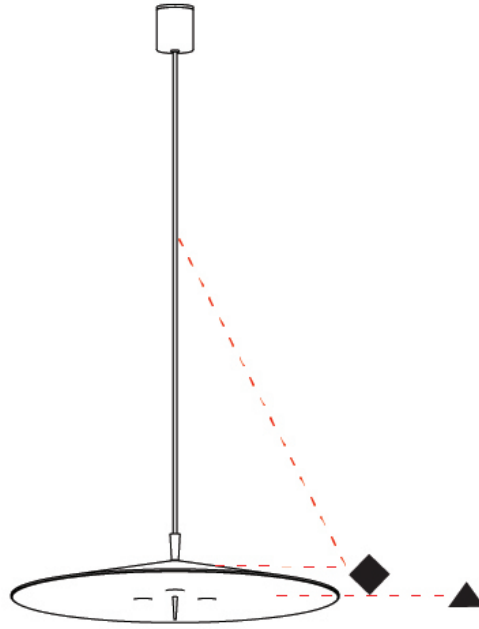

PLA SUSPENSION

D91207-

PROJECT _____

TYPE _____

SPECIFIER _____

QUANTITY _____

DATE _____

D