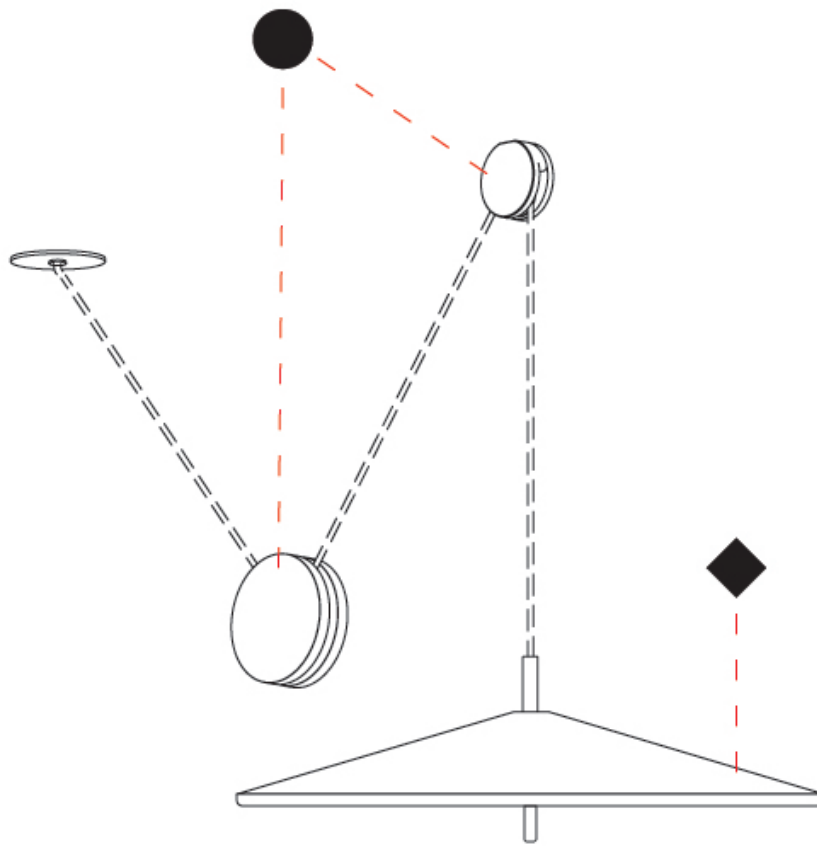

PLA SUSPENSION

D91239-

PROJECT

TYPE

SPECIFIER

QUANTITY

DATE

D