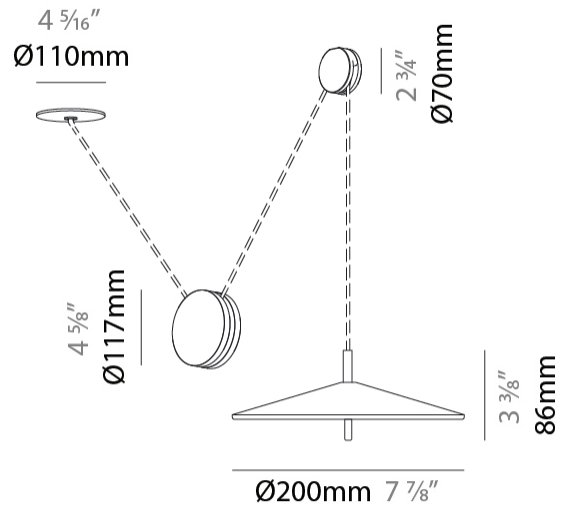

PROJECT
TYPE
SPECIFIER
QUANTITY
DATE

PLA SUSPENSION

D91238-

base number   Finish
Options

1. To build a product code in our configurator select the specify button on the base model # product page
2. To build a manual product code on this datasheet choose from the options listed below in blue font and add the suffix to the base model #

GENERAL

Series: Pla
Brand: Milan
Division: Design
Mounting Type: Suspension
Mounting Location: Ceiling
Subcategory: Pendant

PHYSICAL

Shape: Cone
Diameter (mm): 200
Diameter (in): 7 7/8
Height (mm): 86
Height (in): 3 3/8
Max. Overall Height (mm): 2986
Max. Overall Height (in): 117 9/16
Light Distribution: Direct
Diffuser: Injected Polycarbonate - Opal
Fixture Finish: [AGL / TWL / MCL / MGN](#)
Fixture Material: Aluminum
Cable Details: 2900mm Cable

ELECTRICAL

Lamp Type: LED
Input Wattage (W): 15
Input Voltage (V): 120Vac Direct Line

LED

Number of LEDs: 3
Color Temperature (°K): 2700
Max. Delivered Lumen (lm): 1500
CRI: >90 CRI
Lamp Life (hrs): 50000

OPTICAL

RATINGS AND CERTIFICATIONS

Certified By: Certified for North American Standards
IP rating: IP20