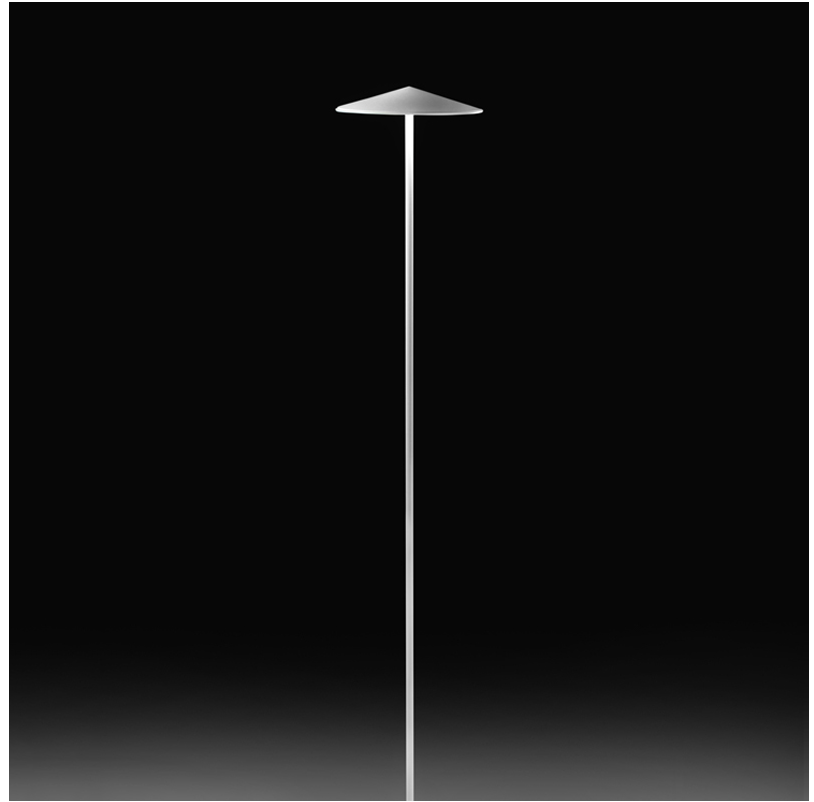

PROJECT	
TYPE	
SPECIFIER	
QUANTITY	
DATE	

PLA PORTABLE

D94048-

base number   Finish
Options

1. To build a product code in our configurator select the specify button on the base model # product page
2. To build a manual product code on this datasheet choose from the options listed below in blue font and add the suffix to the base model #

GENERAL

Series: Pla
Brand: Milan
Division: Design
Mounting Type: Portable
Mounting Location: Floor
Subcategory: Floor

PHYSICAL

Shape: Cone
Diameter (mm): 200
Diameter (in): 7 7/8
Height (mm): 1205
Height (in): 47 7/16
Light Distribution: Direct
Fixture Finish: [AGL / TWL / MCL / MGN](#)
Fixture Material: Aluminum

ELECTRICAL

Lamp Type: LED
Input Wattage (W): 15
Dimming: Electronic Low Voltage Dimming to 20%
Input Voltage (V): 120Vac Direct Line

LED

Number of LEDs: 3
Color Temperature (°K): 3000
Nominal Lumen (lm): 1500
CRI: >90 CRI
Lamp Life (hrs): 50000

OPTICAL

RATINGS AND CERTIFICATIONS

Certified By: Certified for North American Standards
IP rating: IP20