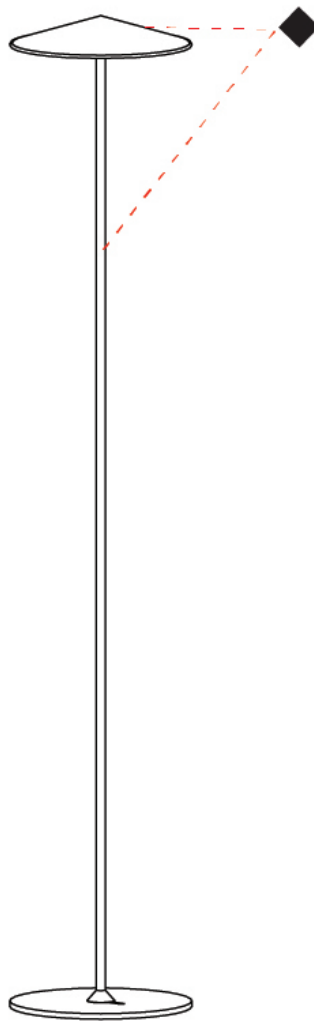

D94048-

PROJECT _____

TYPE _____

SPECIFIER _____

QUANTITY _____

DATE _____

D