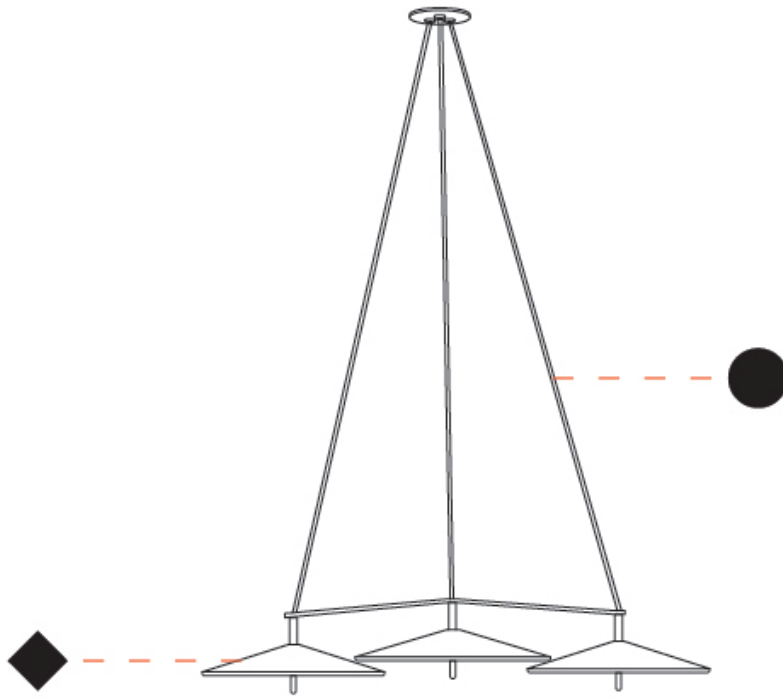

PLA SUSPENSION

D91236-

PROJECT

TYPE

SPECIFIER

QUANTITY

DATE

D