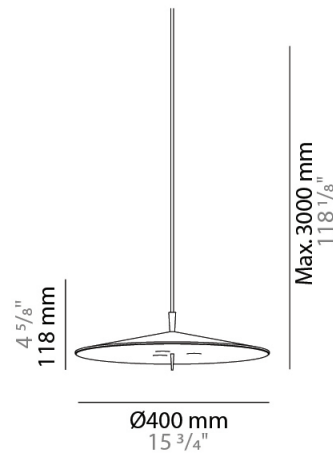

PROJECT	_____
TYPE	_____
SPECIFIER	_____
QUANTITY	_____
DATE	_____

PLA SUSPENSION

D91206-

base number   Finish
Options

1. To build a product code in our configurator select the specify button on the base model # product page
2. To build a manual product code on this datasheet choose from the options listed below in blue font and add the suffix to the base model #

GENERAL

Series: Pla _____
Brand: Milan _____
Division: Design _____
Mounting Type: Suspension _____
Mounting Location: Ceiling _____
Subcategory: Pendant _____

PHYSICAL

Shape: Cone _____
Diameter (mm): 400 _____
Diameter (in): 15 3/4 _____
Height (mm): 118 _____
Height (in): 4 5/8 _____
Max. Overall Height (mm): 3018 _____
Max. Overall Height (in): 118 13/16 _____
Light Distribution: Direct _____
Weight (kg): 7.13 _____
Weight (lbs): 15.72 _____
Diffuser: Injected Polycarbonate - Opal _____
Fixture Finish: [AGL / TWL / MCL / MGN](#) _____
Fixture Material: Aluminum _____
Cable Details: 2900mm Transparent Cable _____

ELECTRICAL

Lamp Type: LED _____
Input Wattage (W): 21 _____
Dimming: Electronic Low Voltage Dimming _____
Input Voltage (V): 120Vac Direct Line _____

LED

Number of LEDs: 3 _____
Color Temperature (°K): 2700 _____
Max. Delivered Lumen (lm): 1995 _____
CRI: >90 CRI _____
Lamp Life (hrs): 50000 _____

OPTICAL

RATINGS AND CERTIFICATIONS

Certified By: Certified for North American Standards _____
IP rating: IP20 _____