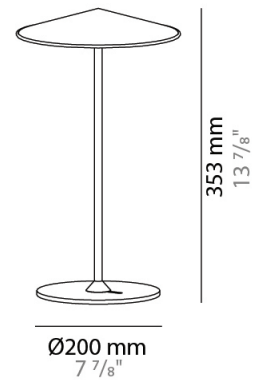

PROJECT	
TYPE	
SPECIFIER	
QUANTITY	
DATE	

PLA PORTABLE

D94047-

base number   Finish
Options

1. To build a product code in our configurator select the specify button on the base model # product page
2. To build a manual product code on this datasheet choose from the options listed below in blue font and add the suffix to the base model #

GENERAL

Series: Pla
Brand: Milan
Division: Design
Mounting Type: Portable
Mounting Location: Table
Subcategory: Table

PHYSICAL

Shape: Cone
Diameter (mm): 200
Diameter (in): 7 7/8
Height (mm): 353
Height (in): 13 7/8
Light Distribution: Direct
Fixture Finish: AGL / TWL / MCL / MGN
Fixture Material: Aluminum

ELECTRICAL

Lamp Type: LED
Input Wattage (W): 15
Dimming: Electronic Low Voltage Dimming to 20%
Input Voltage (V): 120Vac Direct Line

LED

Number of LEDs: 3
Color Temperature (°K): 3000
Nominal Lumen (lm): 1500
CRI: >90 CRI
Lamp Life (hrs): 50000

OPTICAL

RATINGS AND CERTIFICATIONS

Certified By: Certified for North American Standards
IP rating: IP20