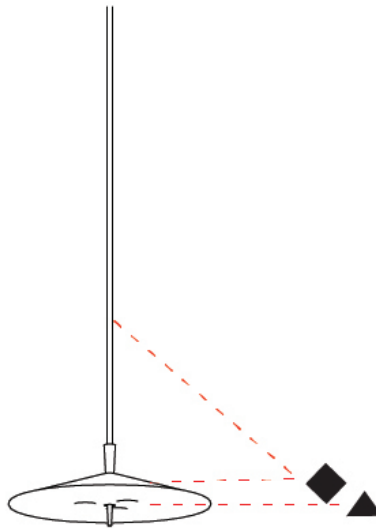

PLA SUSPENSION

D91205-

PROJECT _____

TYPE _____

SPECIFIER _____

QUANTITY _____

DATE _____

D