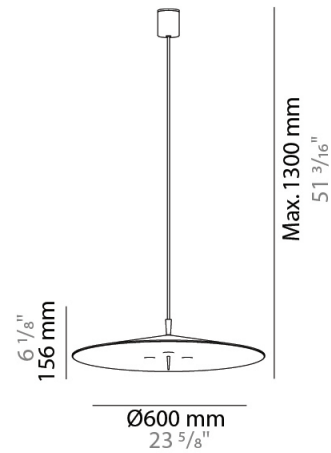

PROJECT	_____
TYPE	_____
SPECIFIER	_____
QUANTITY	_____
DATE	_____

PLA SUSPENSION

D91207-

base number _____
Finish _____
Options _____

1. To build a product code in our configurator select the specify button on the base model # product page
2. To build a manual product code on this datasheet choose from the options listed below in blue font and add the suffix to the base model #

GENERAL

Series: Pla _____
Brand: Milan _____
Division: Design _____
Mounting Type: Suspension _____
Mounting Location: Ceiling _____
Subcategory: Pendant _____

PHYSICAL

Shape: Cone _____
Diameter (mm): 600 _____
Diameter (in): 23 5/8 _____
Height (mm): 118 _____
Height (in): 4 5/8 _____
Max. Overall Height (mm): 3018 _____
Max. Overall Height (in): 118 13/16 _____
Light Distribution: Direct _____
Weight (kg): 8.13 _____
Weight (lbs): 17.92 _____
Diffuser: Injected Polycarbonate - Opal _____
Fixture Finish: [AGL / TWL / MCL / MGN](#) _____
Fixture Material: Aluminum _____
Cable Details: 2900mm Cable _____

ELECTRICAL

Lamp Type: LED _____
Input Wattage (W): 36 _____
Dimming: Electronic Low Voltage Dimming _____
Input Voltage (V): 120Vac Direct Line _____

LED

Number of LEDs: 3 _____
Color Temperature (°K): 2700 _____
Max. Delivered Lumen (lm): 3195 _____
CRI: >90 CRI _____
Lamp Life (hrs): 50000 _____

OPTICAL

RATINGS AND CERTIFICATIONS

Certified By: Certified for North American Standards _____
IP rating: IP20 _____