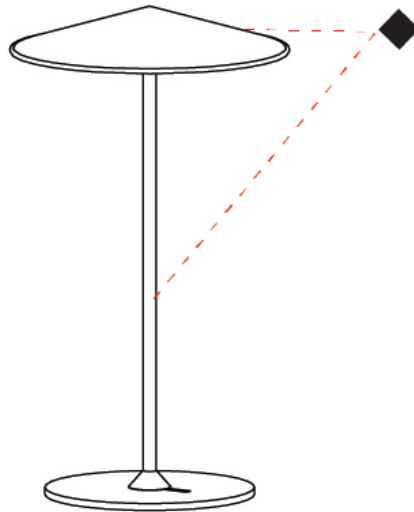

D94047-

PROJECT	_____
TYPE	_____
SPECIFIER	_____
QUANTITY	_____
DATE	_____