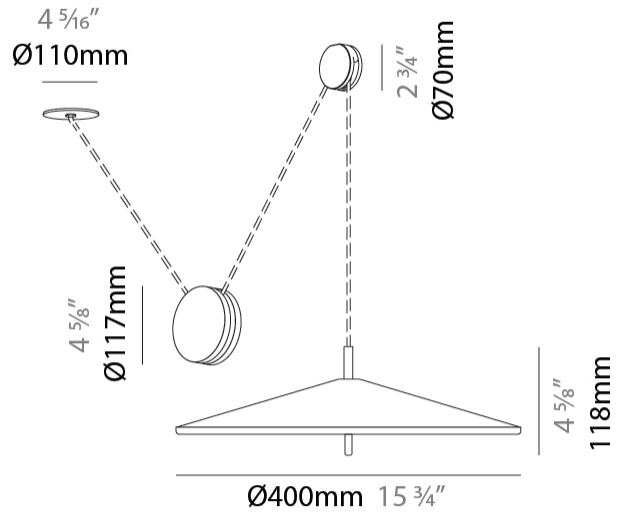

PROJECT	
TYPE	
SPECIFIER	
QUANTITY	
DATE	

PLA SUSPENSION

D91239-

base number   Finish
Options

1. To build a product code in our configurator select the specify button on the base model # product page
2. To build a manual product code on this datasheet choose from the options listed below in blue font and add the suffix to the base model #

GENERAL

Series: Pla
Brand: Milan
Division: Design
Mounting Type: Suspension
Mounting Location: Ceiling
Subcategory: Pendant

PHYSICAL

Shape: Cone
Diameter (mm): 400
Diameter (in): 15 3/4
Height (mm): 118
Height (in): 4 5/8
Max. Overall Height (mm): 3018
Max. Overall Height (in): 118 13/16
Light Distribution: Direct
Weight (kg): 7.13
Weight (lbs): 15.72
Diffuser: Injected Polycarbonate - Opal
Fixture Finish: [AGL / TWL / MCL / MGN](#)
Fixture Material: Aluminum
Cable Details: 2900mm Transparent Cable

ELECTRICAL

Lamp Type: LED
Input Voltage (V): 120Vac Direct Line

LED

Number of LEDs: 3
Color Temperature (°K): 2700
Max. Delivered Lumen (lm): 1995
CRI: >90 CRI
Lamp Life (hrs): 50000

OPTICAL

RATINGS AND CERTIFICATIONS

Certified By: Certified for North American Standards
IP rating: IP20