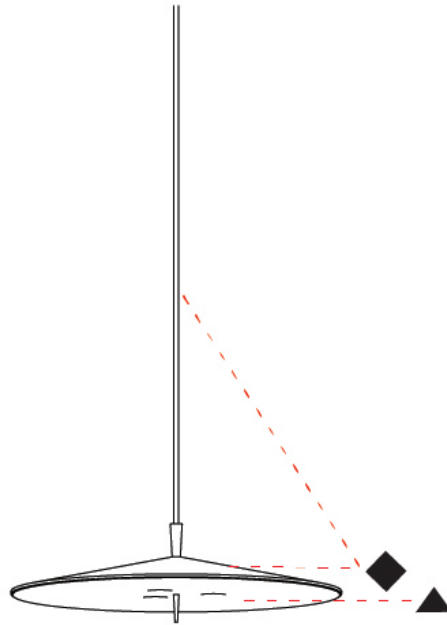

PLA SUSPENSION

D91206-

PROJECT

TYPE

SPECIFIER

QUANTITY

DATE

D