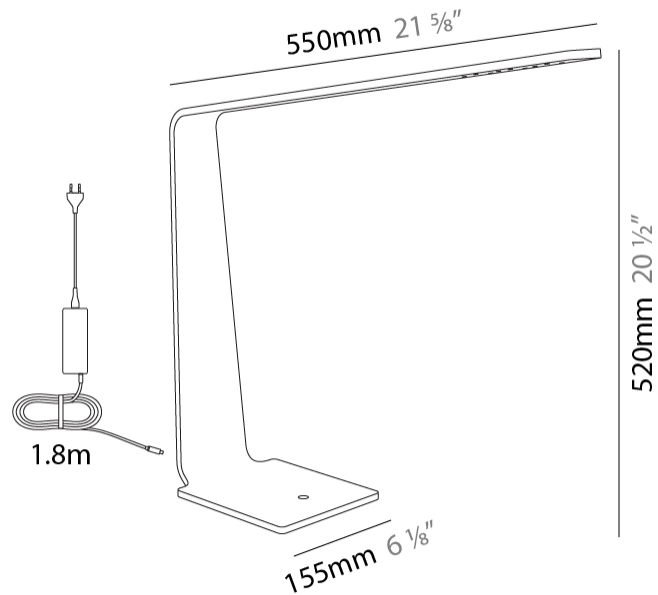

PROJECT	_____
TYPE	_____
SPECIFIER	_____
QUANTITY	_____
DATE	_____

LED4 PORTABLE

D74002-

base number   Finish
Options

1. To build a product code in our configurator select the specify button on the base model # product page
2. To build a manual product code on this datasheet choose from the options listed below in blue font and add the suffix to the base model #

GENERAL

Series: Planko
Subseries: LED4
Brand: Tunto
Division: Design
Mounting Type: Portable
Mounting Location: Table
Subcategory: Table

PHYSICAL

Shape: Abstract
Length (mm): 550
Length (in): 21 5/8
Width (mm): 155
Width (in): 6 1/8
Height (mm): 520
Height (in): 20 1/2
Light Distribution: Downlight
Fixture Finish: [WAL](#) / [ASH](#) / [OAK](#) / [BLK](#) / [WHI](#)
Fixture Material: Wood
Cable Details: 1800mm / 70.87" cord and plug
Upon Request: Bolt Down

ELECTRICAL

Lamp Type: LED
Input Wattage (W): 16
Dimming: Touch Dimming
Driver Location: Inline Transformer Plug
Input Voltage (V): 120

LED

Color Temperature (°K): 2700
Max. Delivered Lumen (lm): Max 800
CRI: >97 CRI
Lamp Life (hrs): 50000

OPTICAL

RATINGS AND CERTIFICATIONS

Certified By: Certified for North American Standards
IP rating: IP20