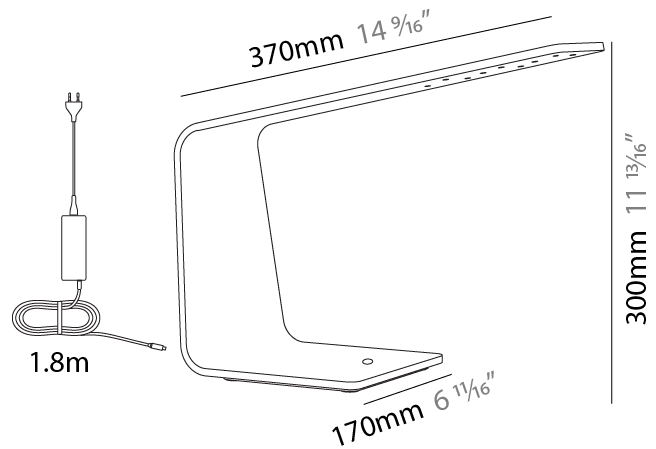

PROJECT
TYPE
SPECIFIER
QUANTITY
DATE

LED1 PORTABLE

D74000-

base number   Finish
Options

1. To build a product code in our configurator select the specify button on the base model # product page
2. To build a manual product code on this datasheet choose from the options listed below in blue font and add the suffix to the base model #

GENERAL

Series: Planko
Subseries: LED1
Brand: Tunto
Division: Design
Mounting Type: Portable
Mounting Location: Table
Subcategory: Table

PHYSICAL

Shape: Abstract
Length (mm): 370
Length (in): 14 ⁹/₁₆"
Width (mm): 170
Width (in): 6 ¹¹/₁₆"
Height (mm): 300
Height (in): 11 ¹³/₁₆"
Light Distribution: Downlight
Fixture Finish: WAL / ASH / OAK / BLK / WHI
Fixture Material: Wood
Cable Details: 1800mm / 70.87" cord and plug
Upon Request: Bolt Down

ELECTRICAL

Lamp Type: LED
Input Wattage (W): 16
Dimming: Touch Dimming
Driver Location: Inline Transformer Plug
Input Voltage (V): 120

LED

Color Temperature (°K): 2700
Max. Delivered Lumen (lm): Max 800
CRI: >97 CRI
Lamp Life (hrs): 50000

OPTICAL

RATINGS AND CERTIFICATIONS

Certified By: Certified for North American Standards
IP rating: IP20