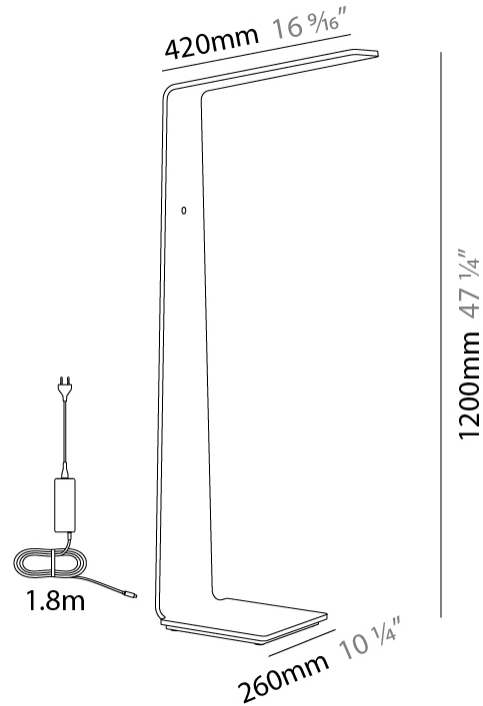

LED2 PORTABLE

D74001-

base number   Finish
Options

1. To build a product code in our configurator select the specify button on the base model # product page
2. To build a manual product code on this datasheet choose from the options listed below in blue font and add the suffix to the base model #

GENERAL

Series: Planko
Subseries: LED2
Partner: Tunto
Division: Design
Installation: Portable
Product Type: Floor
Mounting Location: Floor
Light Distribution: Downlight

PHYSICAL

Shape: Abstract
Length (mm): 420
Length (in): 16 ⁹/₁₆
Width (mm): 260
Width (in): 15 ³/₁₆
Height (mm): 1200
Height (in): 47 ¹/₄
[Fixture Finish: WAL / ASH / OAK / BLK / WHI](#)
Fixture Material: Wood
Primary Material: Wood
Cable Details: 1800mm / 70.87" cord and plug
Upon Request: Bolt Down

ELECTRICAL

Lamp Type: LED
Input Wattage (W): 16
Dimming: Touch Dimming
Driver Location: Inline Transformer Plug
Input Voltage (V): 120

LED

Color Temperature (°K): 2700
Max. Delivered Lumen (lm): Max 800
CRI: >97 CRI
Lamp Life (hrs): 50000

OPTICAL

RATINGS AND CERTIFICATIONS

Certified By: Certified for North American Standards
IP rating: IP20

PROJECT
TYPE
SPECIFIER
QUANTITY
DATE