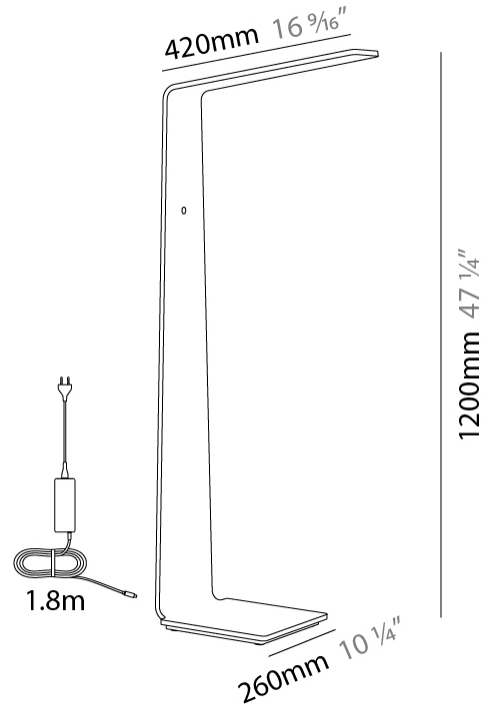

LED2 PORTABLE

D74001-

base number   Finish
Options

1. To build a product code in our configurator select the specify button on the base model # product page
2. To build a manual product code on this datasheet choose from the options listed below in blue font and add the suffix to the base model #

GENERAL

Series: Planko
Subseries: LED2
Brand: Tunto
Division: Design
Mounting Type: Portable
Mounting Location: Floor
Subcategory: Floor

PHYSICAL

Shape: Abstract
Length (mm): 420
Length (in): 16 ⁵/₁₆
Width (mm): 260
Width (in): 15 ³/₁₆
Height (mm): 1200
Height (in): 47 ¹/₄
Light Distribution: Downlight
Fixture Finish: WAL / ASH / OAK / BLK / WHI
Fixture Material: Wood
Cable Details: 1800mm / 70.87" cord and plug
Upon Request: Bolt Down

ELECTRICAL

Lamp Type: LED
Input Wattage (W): 16
Dimming: Touch Dimming
Driver Location: Inline Transformer Plug
Input Voltage (V): 120

LED

Color Temperature (°K): 2700
Max. Delivered Lumen (lm): Max 800
CRI: >97 CRI
Lamp Life (hrs): 50000

OPTICAL

RATINGS AND CERTIFICATIONS

Certified By: Certified for North American Standards
IP rating: IP20

PROJECT
TYPE
SPECIFIER
QUANTITY
DATE