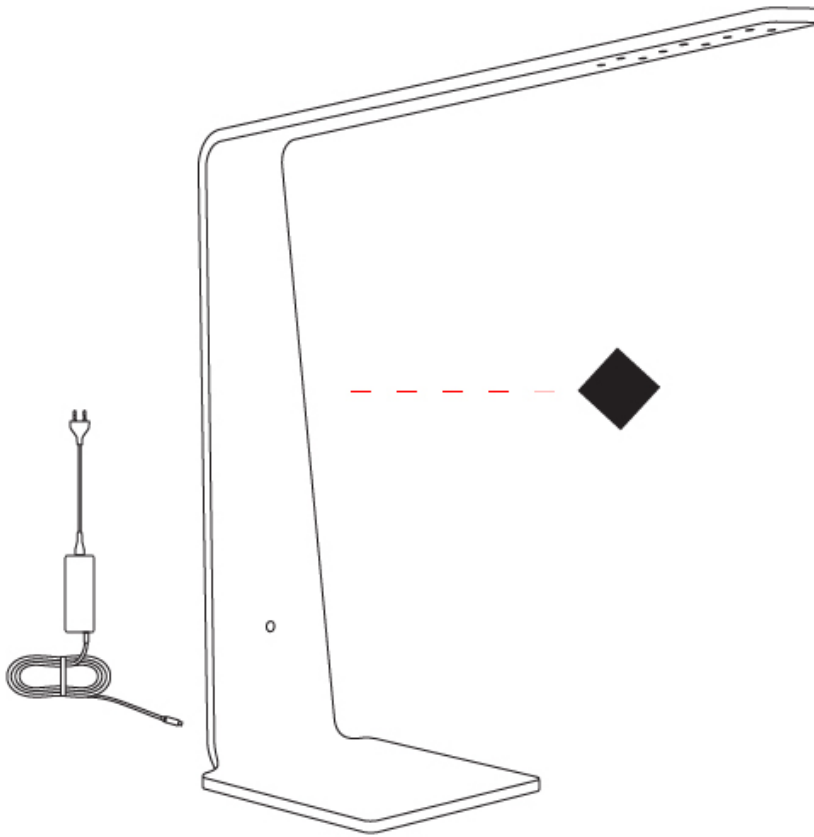

LED8 PORTABLE

D74003-

PROJECT

TYPE

SPECIFIER

QUANTITY

DATE

D