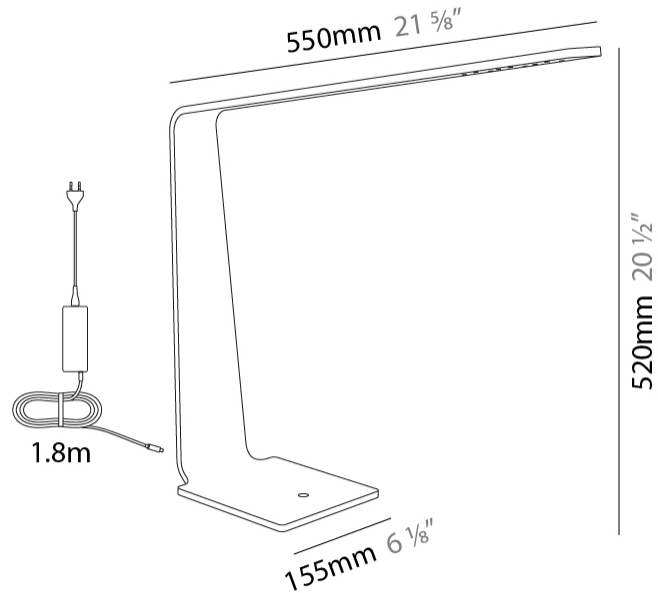

PROJECT
TYPE
SPECIFIER
QUANTITY
DATE

LED4 PORTABLE

D74002-

base number   Finish
Options

1. To build a product code in our configurator select the specify button on the base model # product page
2. To build a manual product code on this datasheet choose from the options listed below in blue font and add the suffix to the base model #

GENERAL

Series: Planko
Subseries: LED4
Partner: Tunto
Division: Design
Installation: Portable
Product Type: Table
Mounting Location: Table
Light Distribution: Downlight

PHYSICAL

Shape: Abstract
Length (mm): 550
Length (in): 21 5/8
Width (mm): 155
Width (in): 6 1/8
Height (mm): 520
Height (in): 20 1/2
Fixture Finish: WAL / ASH / OAK / BLK / WHI
Fixture Material: Wood
Primary Material: Wood
Cable Details: 1800mm / 70.87" cord and plug
Upon Request: Bolt Down

ELECTRICAL

Lamp Type: LED
Input Wattage (W): 16
Dimming: Touch Dimming
Driver Location: Inline Transformer Plug
Input Voltage (V): 120

LED

Color Temperature (°K): 2700
Max. Delivered Lumen (lm): Max 800
CRI: >97 CRI
Lamp Life (hrs): 50000

OPTICAL

RATINGS AND CERTIFICATIONS

Certified By: Certified for North American Standards
IP rating: IP20