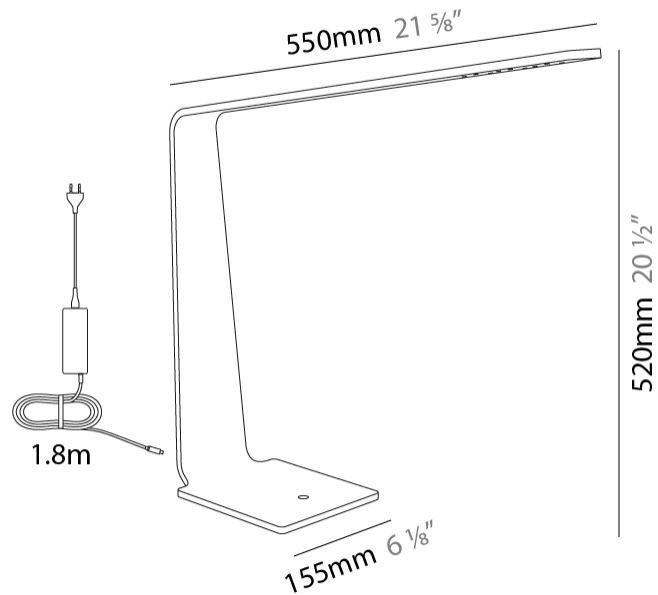

PROJECT
TYPE
SPECIFIER
QUANTITY
DATE

LED4 PORTABLE

D74002-

base number   Finish
Options

1. To build a product code in our configurator select the specify button on the base model # product page
2. To build a manual product code on this datasheet choose from the options listed below in blue font and add the suffix to the base model #

GENERAL

Series: Planko
Subseries: LED4
Brand: Tunto
Division: Design
Mounting Type: Portable
Mounting Location: Table
Subcategory: Table

PHYSICAL

Shape: Abstract
Length (mm): 550
Length (in): 21 5/8
Width (mm): 155
Width (in): 6 1/8
Height (mm): 520
Height (in): 20 1/2
Light Distribution: Downlight
Fixture Finish: WAL / ASH / OAK / BLK / WHI
Fixture Material: Wood
Cable Details: 1800mm / 70.87" cord and plug
Upon Request: Bolt Down

ELECTRICAL

Lamp Type: LED
Input Wattage (W): 16
Dimming: Touch Dimming
Driver Location: Inline Transformer Plug
Input Voltage (V): 120

LED

Color Temperature (°K): 2700
Max. Delivered Lumen (lm): Max 800
CRI: >97 CRI
Lamp Life (hrs): 50000

OPTICAL

RATINGS AND CERTIFICATIONS

Certified By: Certified for North American Standards
IP rating: IP20