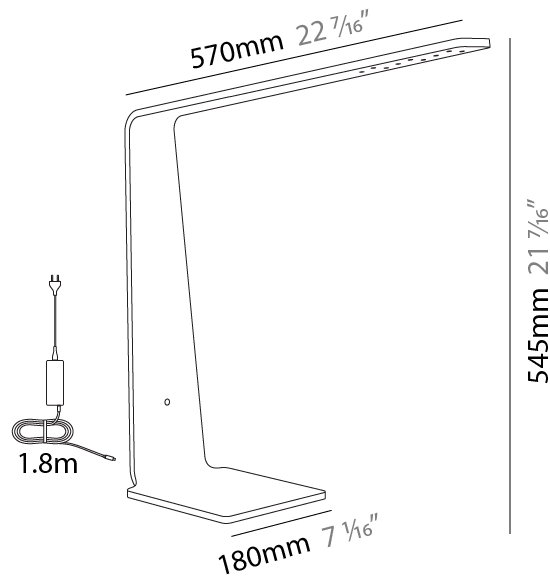

PROJECT	_____
TYPE	_____
SPECIFIER	_____
QUANTITY	_____
DATE	_____

LED8 PORTABLE

D74003- _____ - _____
base number   Charging Station   Finish Options

1. To build a product code in our configurator select the specify button on the base model # product page
2. To build a manual product code on this datasheet choose from the options listed below in blue font and add the suffix to the base model #

GENERAL

Series: Planko
Subseries: LED8
Brand: Tunto
Division: Design
Mounting Type: Portable
Mounting Location: Table
Subcategory: Table

PHYSICAL

Shape: Abstract
Length (mm): 570
Length (in): 22 7/16
Width (mm): 180
Width (in): 7 1/16
Height (mm): 545
Height (in): 21 7/16
Light Distribution: Downlight
Weight (kg): 1.4
Weight (lbs): 3.09
Fixture Finish: [WAL / ASH / OAK / BLK / WHI](#)
Fixture Material: Wood
Cable Details: 1800mm / 70.87" cord and plug
Upon Request: Bolt Down

ELECTRICAL

Lamp Type: LED
Input Wattage (W): 22
Total Output Wattage (W): 16
Dimming: Touch Dimming
Driver Location: Inline Transformer Plug
Input Voltage (V): 120

LED

Color Temperature (°K): 2700
Max. Delivered Lumen (lm): Max 800
CRI: >97 CRI
Lamp Life (hrs): 50000

OPTICAL

RATINGS AND CERTIFICATIONS

Certified By: Certified for North American Standards
IP rating: IP20