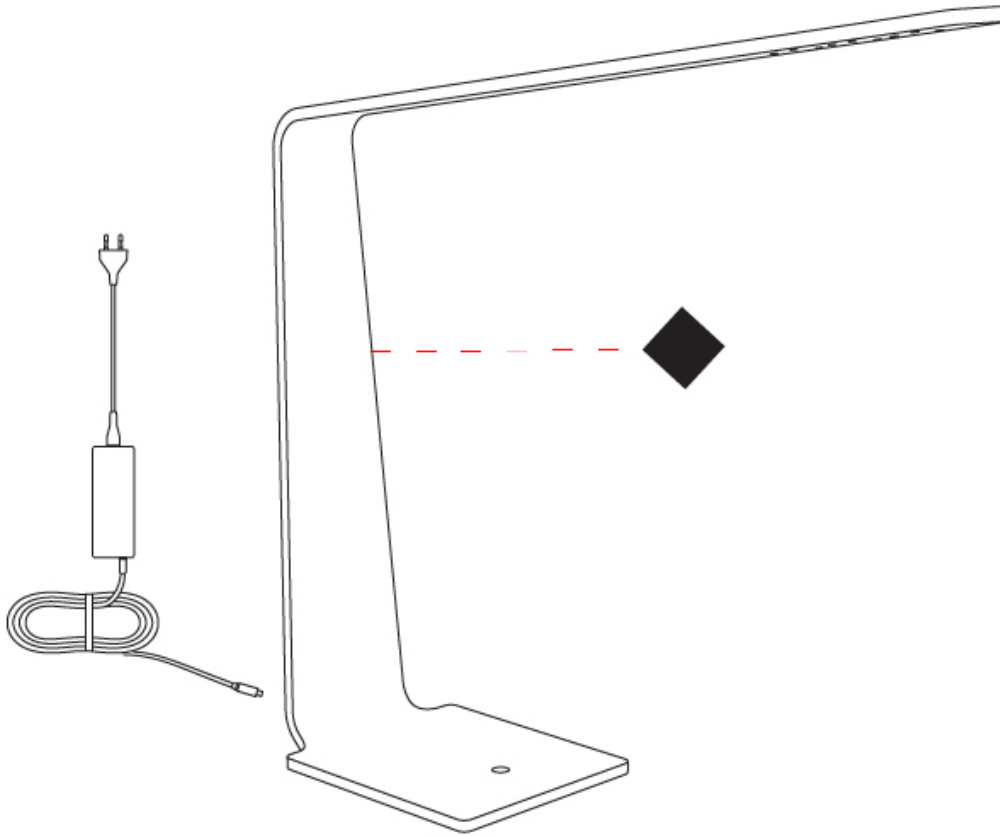

LED4 PORTABLE

D74002-

PROJECT

TYPE

SPECIFIER

QUANTITY

DATE