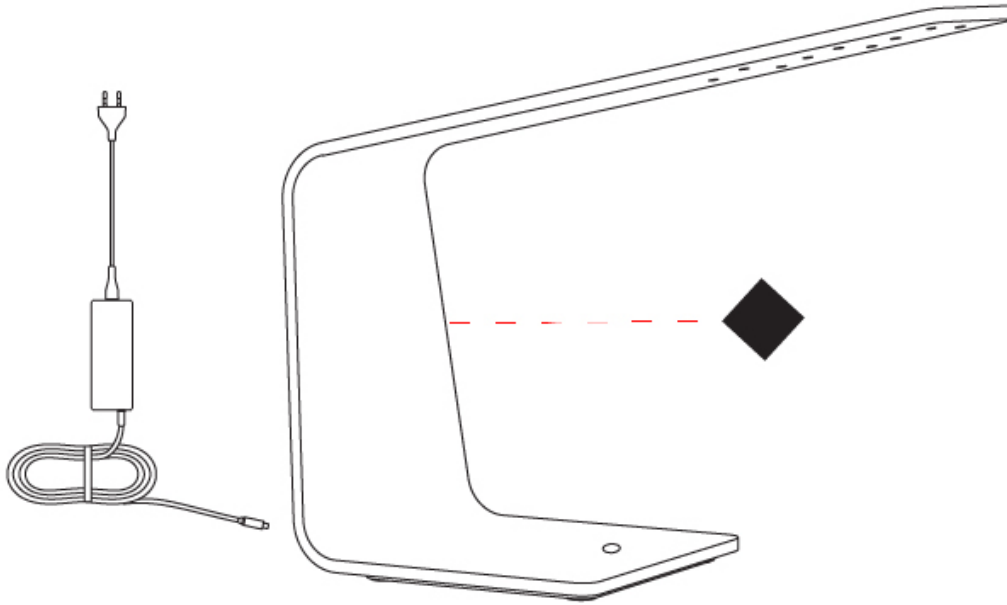

LED1 PORTABLE

D74000-

PROJECT

TYPE

SPECIFIER

QUANTITY

DATE