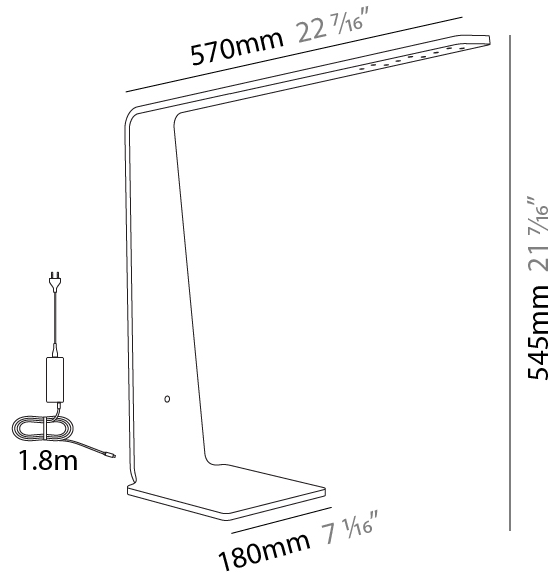

PROJECT	_____
TYPE	_____
SPECIFIER	_____
QUANTITY	_____
DATE	_____

LED8 PORTABLE

D74003- _____ - _____
base number   Charging Station   Finish Options

1. To build a product code in our configurator select the specify button on the base model # product page
2. To build a manual product code on this datasheet choose from the options listed below in blue font and add the suffix to the base model #

GENERAL

Series: Planko
Subseries: LED8
Partner: Tunto
Division: Design
Installation: Portable
Product Type: Table
Mounting Location: Table
Light Distribution: Downlight

PHYSICAL

Shape: Abstract
Length (mm): 570
Length (in): 22 7/16
Width (mm): 180
Width (in): 7 1/16
Height (mm): 545
Height (in): 21 7/16
Weight (kg): 1.4
Weight (lbs): 3.09
Fixture Finish: [WAL / ASH / OAK / BLK / WHI](#)
Fixture Material: Wood
Primary Material: Wood
Cable Details: 1800mm / 70.87" cord and plug
Upon Request: Bolt Down

ELECTRICAL

Lamp Type: LED
Input Wattage (W): 22
Total Output Wattage (W): 16
Dimming: Touch Dimming
Driver Location: Inline Transformer Plug
Input Voltage (V): 120

LED

Color Temperature (°K): 2700
Max. Delivered Lumen (lm): Max 800
CRI: >97 CRI
Lamp Life (hrs): 50000

OPTICAL

RATINGS AND CERTIFICATIONS

Certified By: Certified for North American Standards
IP rating: IP20