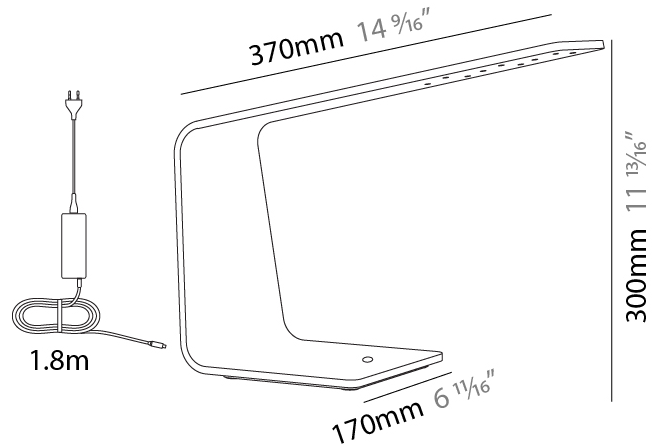

PROJECT
TYPE
SPECIFIER
QUANTITY
DATE

LED1 PORTABLE

D74000-

base number   Finish
Options

1. To build a product code in our configurator select the specify button on the base model # product page
2. To build a manual product code on this datasheet choose from the options listed below in blue font and add the suffix to the base model #

GENERAL

Series: Planko
Subseries: LED1
Brand: Tunto
Division: Design
Mounting Type: Portable
Mounting Location: Table
Subcategory: Table

PHYSICAL

Shape: Abstract
Length (mm): 370
Length (in): 14 9/16
Width (mm): 170
Width (in): 6 11/16
Height (mm): 300
Height (in): 11 13/16
Light Distribution: Downlight
Fixture Finish: WAL / ASH / OAK / BLK / WHI
Fixture Material: Wood
Cable Details: 1800mm / 70.87" cord and plug
Upon Request: Bolt Down

ELECTRICAL

Lamp Type: LED
Input Wattage (W): 16
Dimming: Touch Dimming
Driver Location: Inline Transformer Plug
Input Voltage (V): 120

LED

Color Temperature (°K): 2700
Max. Delivered Lumen (lm): Max 800
CRI: >97 CRI
Lamp Life (hrs): 50000

OPTICAL

RATINGS AND CERTIFICATIONS

Certified By: Certified for North American Standards
IP rating: IP20