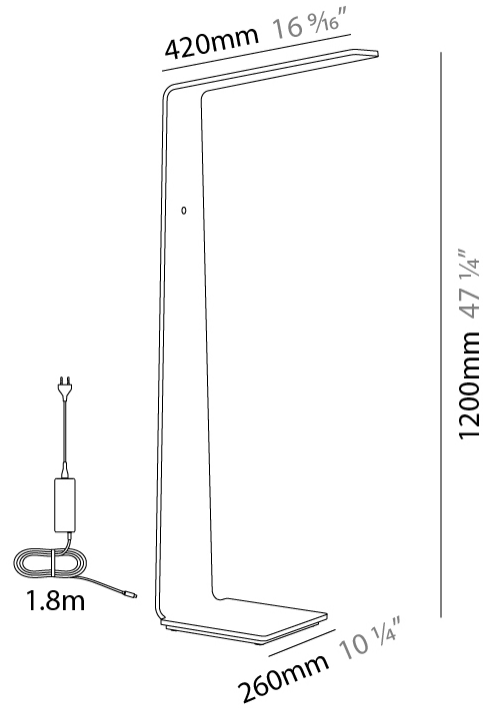

LED2 PORTABLE

D74001-

base number   Finish
Options

1. To build a product code in our configurator select the specify button on the base model # product page
2. To build a manual product code on this datasheet choose from the options listed below in blue font and add the suffix to the base model #

GENERAL

Series: Planko
Subseries: LED2
Brand: Tunto
Division: Design
Mounting Type: Portable
Mounting Location: Floor
Subcategory: Floor

PHYSICAL

Shape: Abstract
Length (mm): 420
Length (in): 16 ⁵/₁₆
Width (mm): 260
Width (in): 15 ³/₁₆
Height (mm): 1200
Height (in): 47 ¹/₄
Light Distribution: Downlight
Fixture Finish: WAL / ASH / OAK / BLK / WHI
Fixture Material: Wood
Cable Details: 1800mm / 70.87" cord and plug
Upon Request: Bolt Down

ELECTRICAL

Lamp Type: LED
Input Wattage (W): 16
Dimming: Touch Dimming
Driver Location: Inline Transformer Plug
Input Voltage (V): 120

LED

Color Temperature (°K): 2700
Max. Delivered Lumen (lm): Max 800
CRI: >97 CRI
Lamp Life (hrs): 50000

OPTICAL

RATINGS AND CERTIFICATIONS

Certified By: Certified for North American Standards
IP rating: IP20

PROJECT
TYPE
SPECIFIER
QUANTITY
DATE