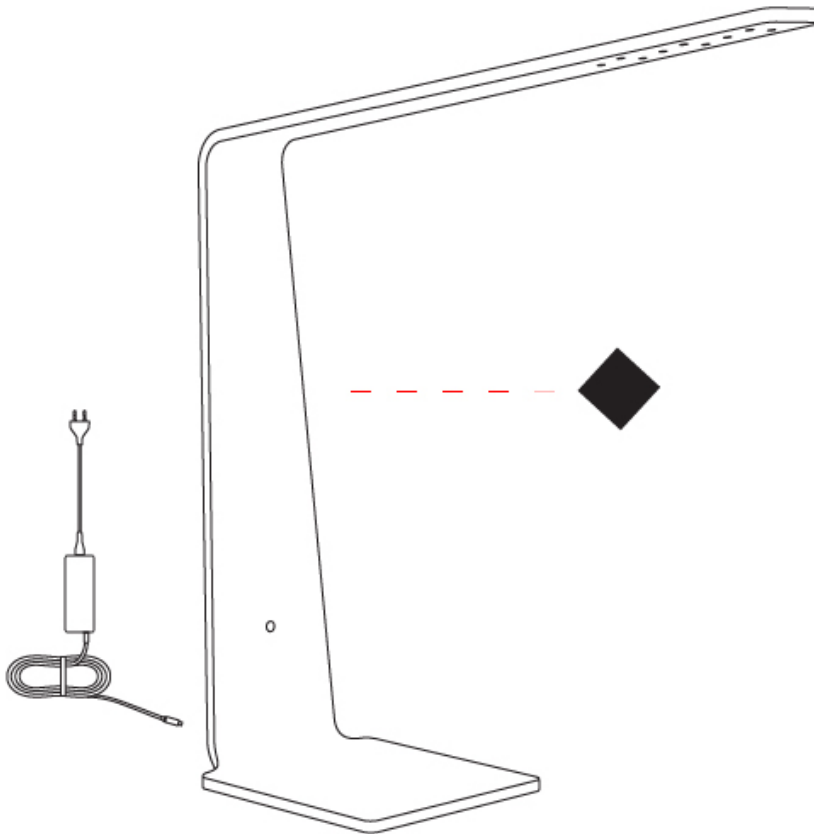

LED8 PORTABLE

D74003-

PROJECT

TYPE

SPECIFIER

QUANTITY

DATE

D