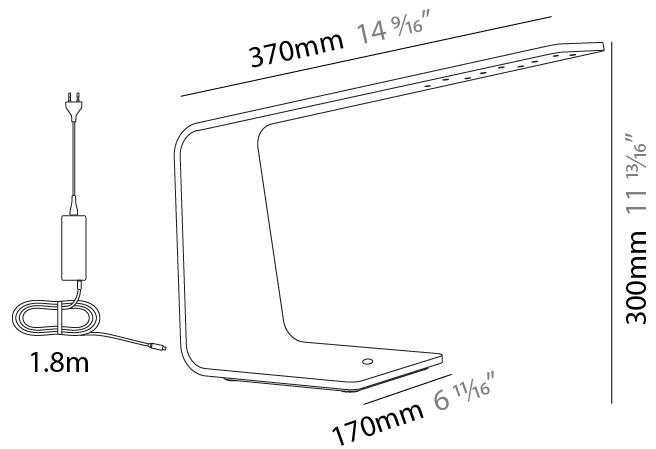

PROJECT
TYPE
SPECIFIER
QUANTITY
DATE

LED1 PORTABLE

D74000-

base number   Finish
Options

1. To build a product code in our configurator select the specify button on the base model # product page
2. To build a manual product code on this datasheet choose from the options listed below in blue font and add the suffix to the base model #

GENERAL

Series: Planko
Subseries: LED1
Partner: Tunto
Division: Design
Installation: Portable
Product Type: Table
Mounting Location: Table
Light Distribution: Downlight

PHYSICAL

Shape: Abstract
Length (mm): 370
Length (in): 14 ⁹/₁₆"
Width (mm): 170
Width (in): 6 ¹¹/₁₆"
Height (mm): 300
Height (in): 11 ¹³/₁₆"
Fixture Finish: WAL / ASH / OAK / BLK / WHI
Fixture Material: Wood
Primary Material: Wood
Cable Details: 1800mm / 70.87" cord and plug
Upon Request: Bolt Down

ELECTRICAL

Lamp Type: LED
Input Wattage (W): 16
Dimming: Touch Dimming
Driver Location: Inline Transformer Plug
Input Voltage (V): 120

LED

Color Temperature (°K): 2700
Max. Delivered Lumen (lm): Max 800
CRI: >97 CRI
Lamp Life (hrs): 50000

OPTICAL

RATINGS AND CERTIFICATIONS

Certified By: Certified for North American Standards
IP rating: IP20