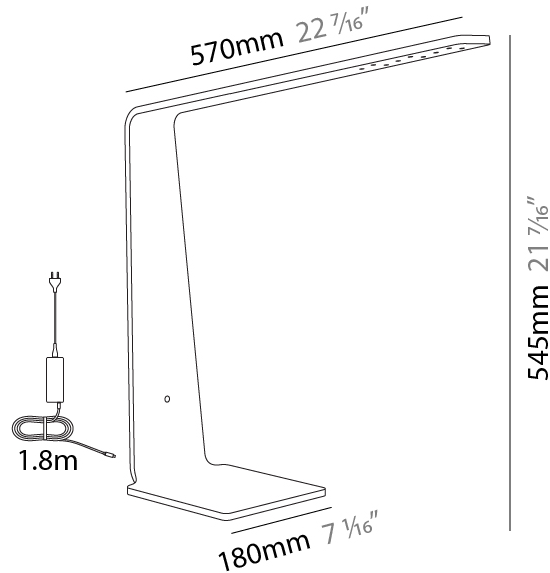

PROJECT
TYPE
SPECIFIER
QUANTITY
DATE

LED8 PORTABLE

D74003- -
base number   Charging Station   Finish Options

1. To build a product code in our configurator select the specify button on the base model # product page
2. To build a manual product code on this datasheet choose from the options listed below in blue font and add the suffix to the base model #

GENERAL

Series: Planko
Subseries: LED8
Partner: Tunto
Division: Design
Installation: Portable
Product Type: Table
Mounting Location: Table
Light Distribution: Downlight

PHYSICAL

Shape: Abstract
Length (mm): 570
Length (in): 22 7/16
Width (mm): 180
Width (in): 7 1/16
Height (mm): 545
Height (in): 21 7/16
Weight (kg): 1.4
Weight (lbs): 3.09
Fixture Finish: WAL / ASH / OAK / BLK / WHI
Fixture Material: Wood
Primary Material: Wood
Cable Details: 1800mm / 70.87" cord and plug
Upon Request: Bolt Down

ELECTRICAL

Lamp Type: LED
Input Wattage (W): 22
Total Output Wattage (W): 16
Dimming: Touch Dimming
Driver Location: Inline Transformer Plug
Input Voltage (V): 120

LED

Color Temperature (°K): 2700
Max. Delivered Lumen (lm): Max 800
CRI: >97 CRI
Lamp Life (hrs): 50000

OPTICAL

RATINGS AND CERTIFICATIONS

Certified By: Certified for North American Standards
IP rating: IP20