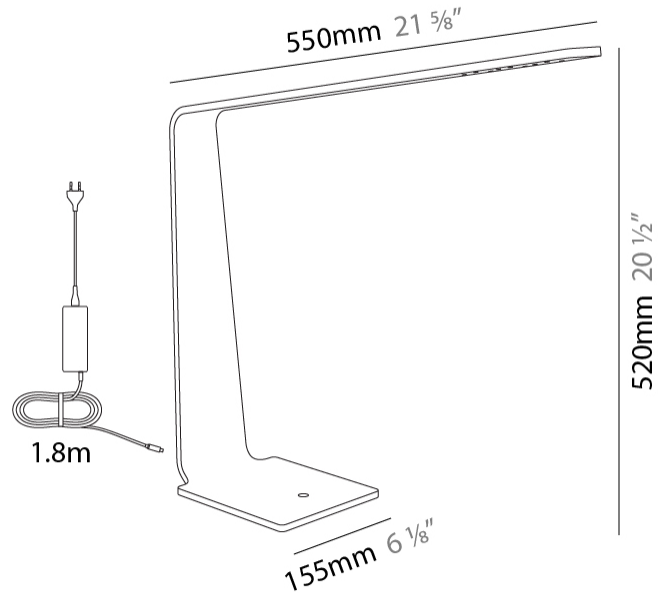

PROJECT	_____
TYPE	_____
SPECIFIER	_____
QUANTITY	_____
DATE	_____

LED4 PORTABLE

D74002-

base number   Finish
Options

1. To build a product code in our configurator select the specify button on the base model # product page
2. To build a manual product code on this datasheet choose from the options listed below in blue font and add the suffix to the base model #

GENERAL

Series: Planko
Subseries: LED4
Partner: Tunto
Division: Design
Installation: Portable
Product Type: Table
Mounting Location: Table
Light Distribution: Downlight

PHYSICAL

Shape: Abstract
Length (mm): 550
Length (in): 21 ⁵/₈
Width (mm): 155
Width (in): 6 ¹/₈
Height (mm): 520
Height (in): 20 ¹/₂
Fixture Finish: [WAL](#) / [ASH](#) / [OAK](#) / [BLK](#) / [WHI](#)
Fixture Material: Wood
Primary Material: Wood
Cable Details: 1800mm / 70.87" cord and plug
Upon Request: Bolt Down

ELECTRICAL

Lamp Type: LED
Input Wattage (W): 16
Dimming: Touch Dimming
Driver Location: Inline Transformer Plug
Input Voltage (V): 120

LED

Color Temperature (°K): 2700
Max. Delivered Lumen (lm): Max 800
CRI: >97 CRI
Lamp Life (hrs): 50000

OPTICAL

RATINGS AND CERTIFICATIONS

Certified By: Certified for North American Standards
IP rating: IP20