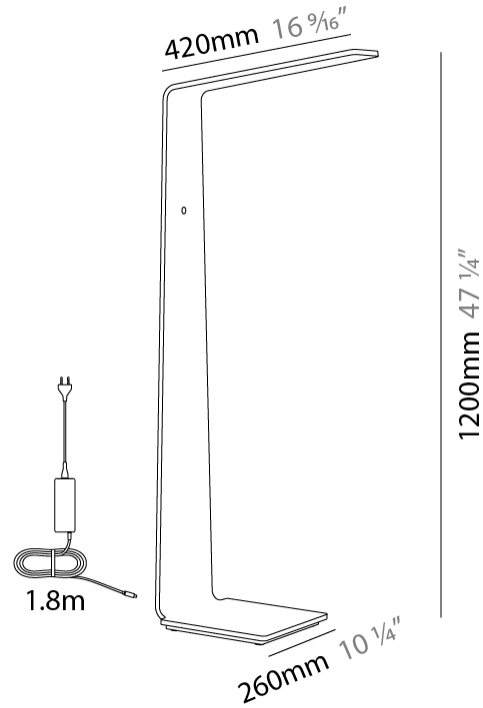

PROJECT
TYPE
SPECIFIER
QUANTITY
DATE

LED2 PORTABLE

D74001-

base number   Finish
Options

1. To build a product code in our configurator select the specify button on the base model # product page
2. To build a manual product code on this datasheet choose from the options listed below in blue font and add the suffix to the base model #

GENERAL

Series: Planko
Subseries: LED2
Partner: Tunto
Division: Design
Installation: Portable
Product Type: Floor
Mounting Location: Floor
Light Distribution: Downlight

PHYSICAL

Shape: Abstract
Length (mm): 420
Length (in): 16 ⁹/₁₆
Width (mm): 260
Width (in): 15 ³/₁₆
Height (mm): 1200
Height (in): 47 ¹/₄
Fixture Finish: WAL / ASH / OAK / BLK / WHI
Fixture Material: Wood
Primary Material: Wood
Cable Details: 1800mm / 70.87" cord and plug
Upon Request: Bolt Down

ELECTRICAL

Lamp Type: LED
Input Wattage (W): 16
Dimming: Touch Dimming
Driver Location: Inline Transformer Plug
Input Voltage (V): 120

LED

Color Temperature (°K): 2700
Max. Delivered Lumen (lm): Max 800
CRI: >97 CRI
Lamp Life (hrs): 50000

OPTICAL

RATINGS AND CERTIFICATIONS

Certified By: Certified for North American Standards
IP rating: IP20