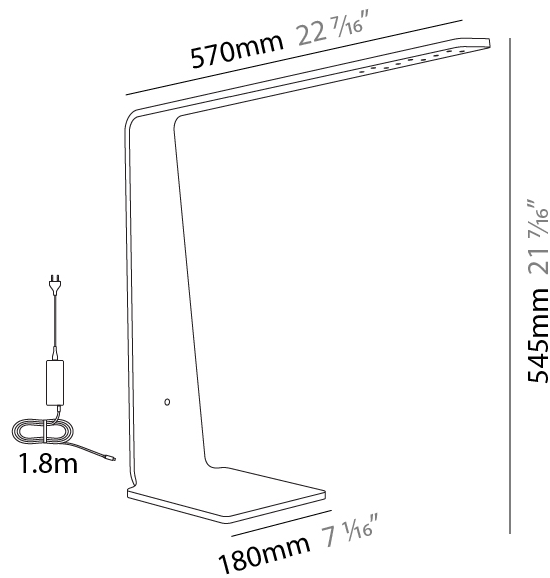

PROJECT	_____
TYPE	_____
SPECIFIER	_____
QUANTITY	_____
DATE	_____

LED8 PORTABLE

D74003- _____ - _____
base number   Charging Station   Finish Options

1. To build a product code in our configurator select the specify button on the base model # product page
2. To build a manual product code on this datasheet choose from the options listed below in blue font and add the suffix to the base model #

GENERAL

Series: Planko
Subseries: LED8
Brand: Tunto
Division: Design
Mounting Type: Portable
Mounting Location: Table
Subcategory: Table

PHYSICAL

Shape: Abstract
Length (mm): 570
Length (in): 22 7/16
Width (mm): 180
Width (in): 7 1/16
Height (mm): 545
Height (in): 21 7/16
Light Distribution: Downlight
Weight (kg): 1.4
Weight (lbs): 3.09
Fixture Finish: WAL / ASH / OAK / BLK / WHI
Fixture Material: Wood
Cable Details: 1800mm / 70.87" cord and plug
Upon Request: Bolt Down

ELECTRICAL

Lamp Type: LED
Input Wattage (W): 22
Total Output Wattage (W): 16
Dimming: Touch Dimming
Driver Location: Inline Transformer Plug
Input Voltage (V): 120

LED

Color Temperature (°K): 2700
Max. Delivered Lumen (lm): Max 800
CRI: >97 CRI
Lamp Life (hrs): 50000

OPTICAL

RATINGS AND CERTIFICATIONS

Certified By: Certified for North American Standards
IP rating: IP20