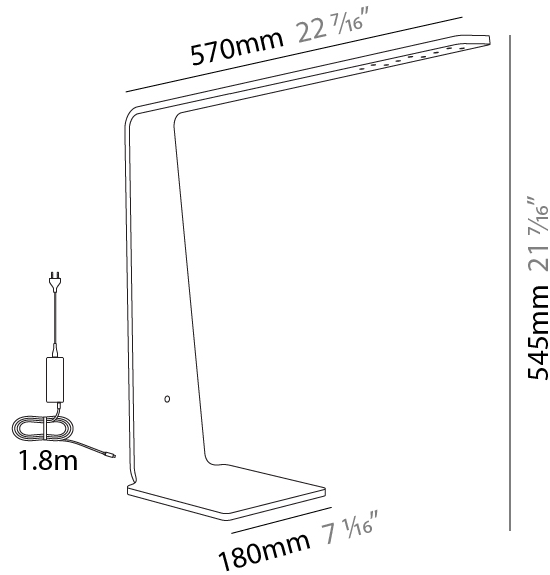

PROJECT
TYPE
SPECIFIER
QUANTITY
DATE

LED8 PORTABLE

D74003- -
base number   Charging Station   Finish Options

1. To build a product code in our configurator select the specify button on the base model # product page
2. To build a manual product code on this datasheet choose from the options listed below in blue font and add the suffix to the base model #

GENERAL

Series: Planko
Subseries: LED8
Partner: Tunto
Division: Design
Installation: Portable
Product Type: Table
Mounting Location: Table
Light Distribution: Downlight

PHYSICAL

Shape: Abstract
Length (mm): 570
Length (in): 22 7/16
Width (mm): 180
Width (in): 7 1/16
Height (mm): 545
Height (in): 21 7/16
Weight (kg): 1.4
Weight (lbs): 3.09
Fixture Finish: WAL / ASH / OAK / BLK / WHI
Fixture Material: Wood
Primary Material: Wood
Cable Details: 1800mm / 70.87" cord and plug
Upon Request: Bolt Down

ELECTRICAL

Lamp Type: LED
Input Wattage (W): 22
Total Output Wattage (W): 16
Dimming: Touch Dimming
Driver Location: Inline Transformer Plug
Input Voltage (V): 120

LED

Color Temperature (°K): 2700
Max. Delivered Lumen (lm): Max 800
CRI: >97 CRI
Lamp Life (hrs): 50000

OPTICAL

RATINGS AND CERTIFICATIONS

Certified By: Certified for North American Standards
IP rating: IP20