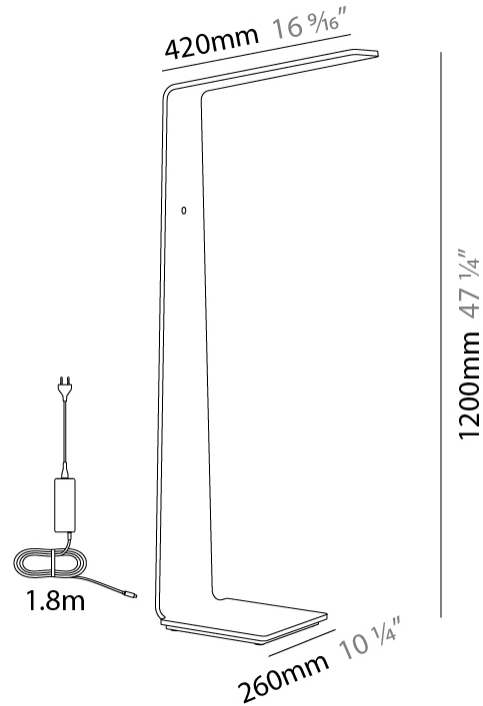

LED2 PORTABLE

D74001-

base number   Finish
Options

1. To build a product code in our configurator select the specify button on the base model # product page
2. To build a manual product code on this datasheet choose from the options listed below in blue font and add the suffix to the base model #

GENERAL

Series: Planko
Subseries: LED2
Partner: Tunto
Division: Design
Installation: Portable
Product Type: Floor
Mounting Location: Floor
Light Distribution: Downlight

PHYSICAL

Shape: Abstract
Length (mm): 420
Length (in): 16 ⁹/₁₆
Width (mm): 260
Width (in): 15 ³/₁₆
Height (mm): 1200
Height (in): 47 ¹/₄
Fixture Finish: WAL / ASH / OAK / BLK / WHI
Fixture Material: Wood
Primary Material: Wood
Cable Details: 1800mm / 70.87" cord and plug
Upon Request: Bolt Down

ELECTRICAL

Lamp Type: LED
Input Wattage (W): 16
Dimming: Touch Dimming
Driver Location: Inline Transformer Plug
Input Voltage (V): 120

LED

Color Temperature (°K): 2700
Max. Delivered Lumen (lm): Max 800
CRI: >97 CRI
Lamp Life (hrs): 50000

OPTICAL

RATINGS AND CERTIFICATIONS

Certified By: Certified for North American Standards
IP rating: IP20

PROJECT
TYPE
SPECIFIER
QUANTITY
DATE