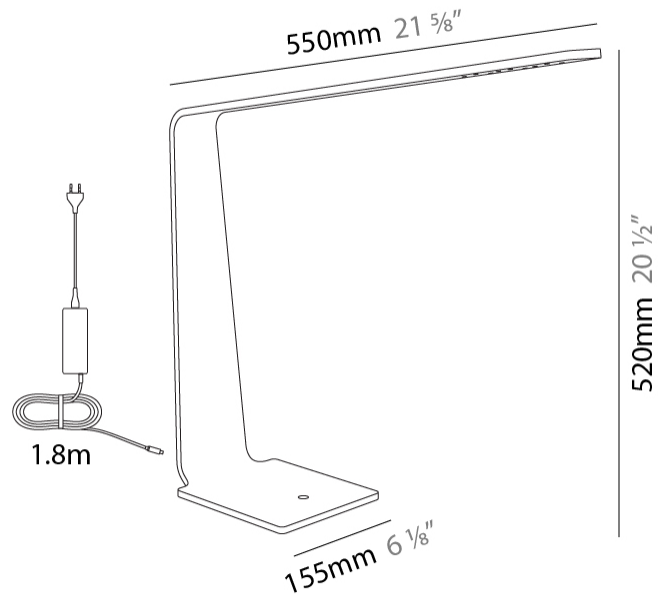

PROJECT
TYPE
SPECIFIER
QUANTITY
DATE

LED4 PORTABLE

D74002-

base number   Finish
Options

1. To build a product code in our configurator select the specify button on the base model # product page
2. To build a manual product code on this datasheet choose from the options listed below in blue font and add the suffix to the base model #

GENERAL

Series: Planko
Subseries: LED4
Partner: Tunto
Division: Design
Installation: Portable
Product Type: Table
Mounting Location: Table
Light Distribution: Downlight

PHYSICAL

Shape: Abstract
Length (mm): 550
Length (in): 21 5/8
Width (mm): 155
Width (in): 6 1/8
Height (mm): 520
Height (in): 20 1/2
Fixture Finish: [WAL](#) / [ASH](#) / [OAK](#) / [BLK](#) / [WHI](#)
Fixture Material: Wood
Primary Material: Wood
Cable Details: 1800mm / 70.87" cord and plug
Upon Request: Bolt Down

ELECTRICAL

Lamp Type: LED
Input Wattage (W): 16
Dimming: Touch Dimming
Driver Location: Inline Transformer Plug
Input Voltage (V): 120

LED

Color Temperature (°K): 2700
Max. Delivered Lumen (lm): Max 800
CRI: >97 CRI
Lamp Life (hrs): 50000

OPTICAL

RATINGS AND CERTIFICATIONS

Certified By: Certified for North American Standards
IP rating: IP20