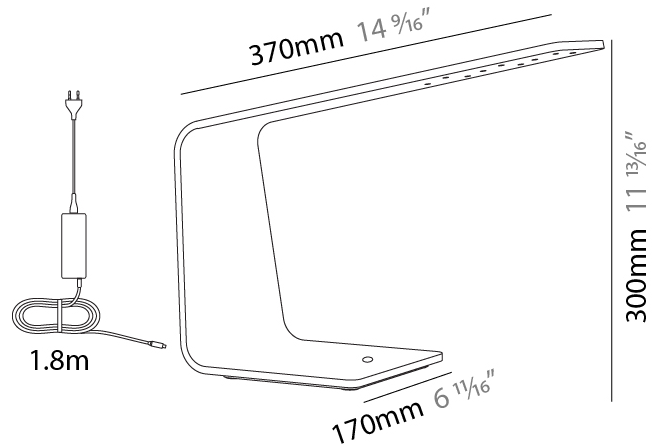

PROJECT
TYPE
SPECIFIER
QUANTITY
DATE

LED1 PORTABLE

D74000-

base number   Finish
Options

1. To build a product code in our configurator select the specify button on the base model # product page
2. To build a manual product code on this datasheet choose from the options listed below in blue font and add the suffix to the base model #

GENERAL

Series: Planko
Subseries: LED1
Partner: Tunto
Division: Design
Installation: Portable
Product Type: Table
Mounting Location: Table
Light Distribution: Downlight

PHYSICAL

Shape: Abstract
Length (mm): 370
Length (in): 14 ⁹/₁₆"
Width (mm): 170
Width (in): 6 ¹¹/₁₆"
Height (mm): 300
Height (in): 11 ¹³/₁₆"
Fixture Finish: WAL / ASH / OAK / BLK / WHI
Fixture Material: Wood
Primary Material: Wood
Cable Details: 1800mm / 70.87" cord and plug
Upon Request: Bolt Down

ELECTRICAL

Lamp Type: LED
Input Wattage (W): 16
Dimming: Touch Dimming
Driver Location: Inline Transformer Plug
Input Voltage (V): 120

LED

Color Temperature (°K): 2700
Max. Delivered Lumen (lm): Max 800
CRI: >97 CRI
Lamp Life (hrs): 50000

OPTICAL

RATINGS AND CERTIFICATIONS

Certified By: Certified for North American Standards
IP rating: IP20