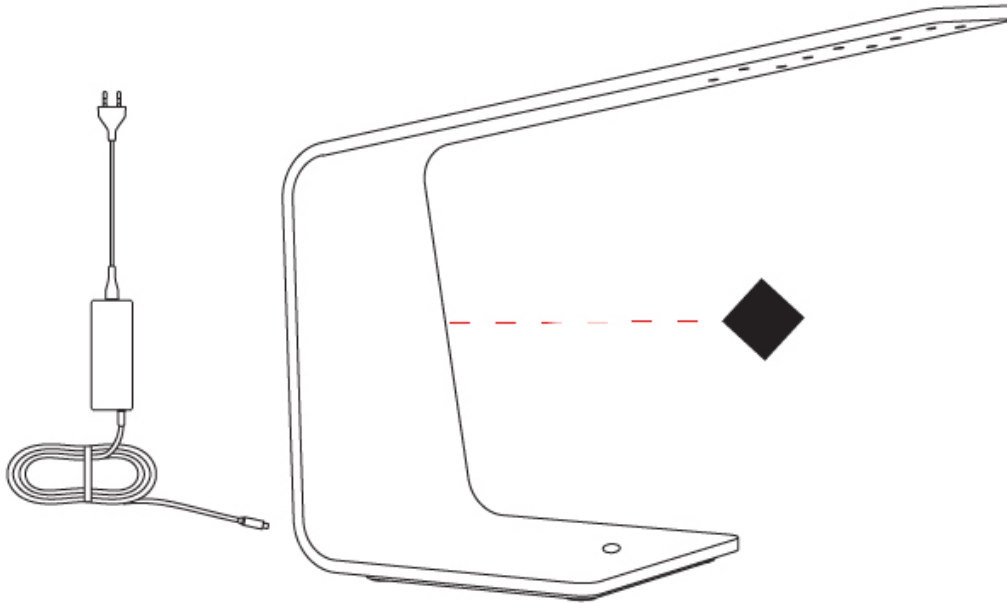

LED1 PORTABLE

D74000-

PROJECT

TYPE

SPECIFIER

QUANTITY

DATE