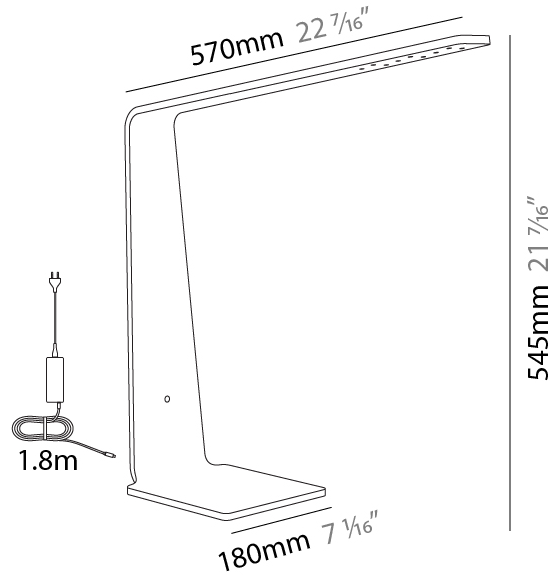

PROJECT
TYPE
SPECIFIER
QUANTITY
DATE

LED8 PORTABLE

D74003- -
base number   Charging Station   Finish Options

1. To build a product code in our configurator select the specify button on the base model # product page
2. To build a manual product code on this datasheet choose from the options listed below in blue font and add the suffix to the base model #

GENERAL

Series: Planko
Subseries: LED8
Brand: Tunto
Division: Design
Mounting Type: Portable
Mounting Location: Table
Subcategory: Table

PHYSICAL

Shape: Abstract
Length (mm): 570
Length (in): 22 7/16
Width (mm): 180
Width (in): 7 1/16
Height (mm): 545
Height (in): 21 7/16
Light Distribution: Downlight
Weight (kg): 1.4
Weight (lbs): 3.09
Fixture Finish: WAL / ASH / OAK / BLK / WHI
Fixture Material: Wood
Cable Details: 1800mm / 70.87" cord and plug
Upon Request: Bolt Down

ELECTRICAL

Lamp Type: LED
Input Wattage (W): 22
Total Output Wattage (W): 16
Dimming: Touch Dimming
Driver Location: Inline Transformer Plug
Input Voltage (V): 120

LED

Color Temperature (°K): 2700
Max. Delivered Lumen (lm): Max 800
CRI: >97 CRI
Lamp Life (hrs): 50000

OPTICAL

RATINGS AND CERTIFICATIONS

Certified By: Certified for North American Standards
IP rating: IP20