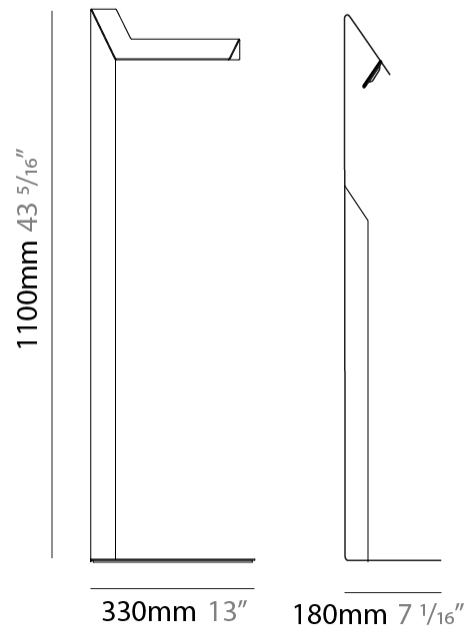

PROJECT	
TYPE	
SPECIFIER	
QUANTITY	
DATE	

PLIE PORTABLE

D54014-

base number   Finish
Options

1. To build a product code in our configurator select the specify button on the base model # product page
2. To build a manual product code on this datasheet choose from the options listed below in blue font and add the suffix to the base model #

GENERAL

Series: Plie
Brand: Fambuena
Division: Design
Mounting Type: Portable
Mounting Location: Floor
Subcategory: Floor

PHYSICAL

Shape: Abstract
Length (mm): 330
Length (in): 13
Width (mm): 180
Width (in): 7 ¹/₁₆
Height (mm): 1100
Height (in): 43 ⁵/₁₆
Light Distribution: Indirect
Fixture Finish: WHI / BLK / BRA / PWT / BRZ
Fixture Material: Metal
Upon Request: Bolt Down

ELECTRICAL

Lamp Type: LED
Total Output Wattage (W): 6
Dimming: Non-Dimmable
Driver Location: Inline Transformer Plug
Input Voltage (V): 120
Constant Current (MA): 700

LED

Color Temperature (°K): 3000
Nominal Lumen (lm): 480
CRI: >80 CRI
Lamp Life (hrs): 50000

OPTICAL

RATINGS AND CERTIFICATIONS

Certified By: Certified for North American Standards
IP rating: IP20