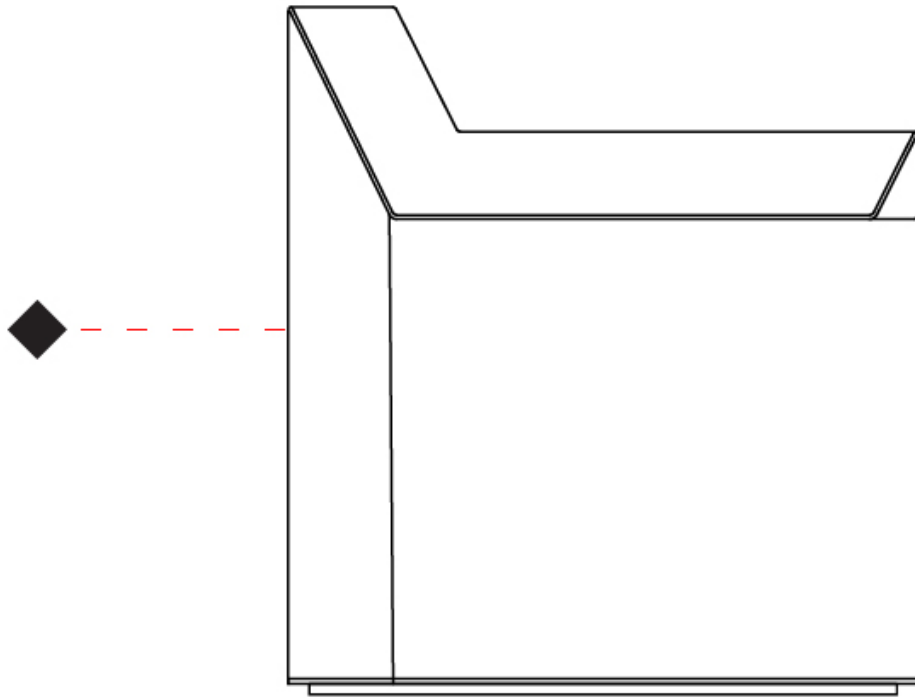

D54013-

PROJECT	_____
TYPE	_____
SPECIFIER	_____
QUANTITY	_____
DATE	_____

D