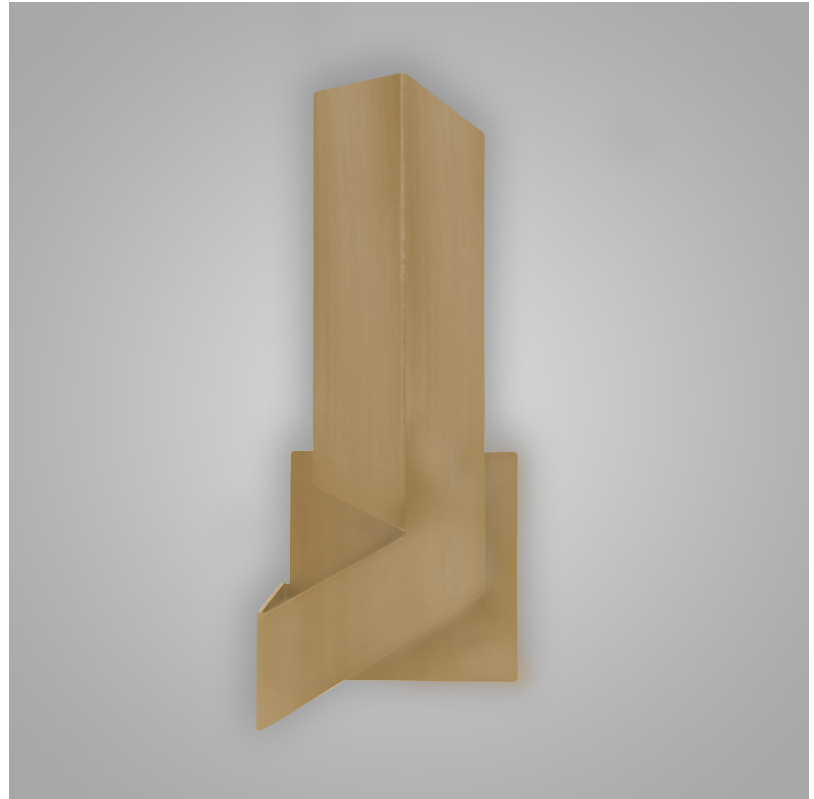

PLIE SURFACE

D53025-

base number   Finish
Options

1. To build a product code in our configurator select the specify button on the base model # product page
2. To build a manual product code on this datasheet choose from the options listed below in blue font and add the suffix to the base model #

GENERAL

Series: Plie
Partner: Fambuena
Division: Design
Installation: Surface
Product Type: Wall Surface
Mounting Location: Wall
Light Distribution: Indirect

PHYSICAL

Shape: Abstract
Width (mm): 180
Width (in): 7 ¹/₁₆
Height (mm): 300
Height (in): 11 ¹³/₁₆
Extension (mm): 125
Extension (in): 4 ¹⁵/₁₆
Fixture Finish: WHI / BLK / BRA / PWT / BRZ
Fixture Material: Metal

ELECTRICAL

Lamp Type: LED
Total Output Wattage (W): 6
Dimming: Non-Dimmable
Driver Included: Yes
Driver Location: Integrated
Driver Type: Constant Current - 120Vac
Driver Class: Class 2
Input Voltage (V): 120 - 277
Constant Current (MA): 700
Upon Request: Remote: Phase dimming 120Vac / Non-dimming 120/277Vac

LED

Color Temperature (°K): 3000
Nominal Lumen (lm): 480
CRI: >85 CRI
Lamp Life (hrs): 50000

OPTICAL

RATINGS AND CERTIFICATIONS

Certified By: Certified for North American Standards
IP rating: IP20