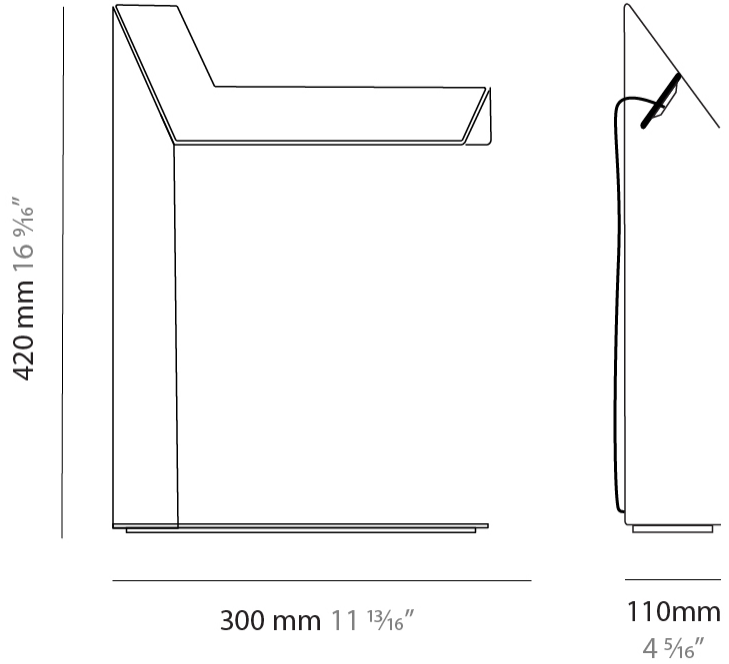

PROJECT	_____
TYPE	_____
SPECIFIER	_____
QUANTITY	_____
DATE	_____

PLIE PORTABLE

D54013-

base number   Finish
Options

1. To build a product code in our configurator select the specify button on the base model # product page
2. To build a manual product code on this datasheet choose from the options listed below in blue font and add the suffix to the base model #

GENERAL

Series: Plie
Partner: Fambuena
Division: Design
Installation: Portable
Product Type: Table
Mounting Location: Table
Light Distribution: Indirect

PHYSICAL

Shape: Abstract
Length (mm): 300
Length (in): 11 ¹³/₁₆"
Width (mm): 110
Width (in): 4 ⁵/₁₆"
Height (mm): 420
Height (in): 16 ⁹/₁₆"
Fixture Finish: WHI / BLK / BRA / PWT / BRZ
Fixture Material: Metal
Upon Request: Bolt Down

ELECTRICAL

Lamp Type: LED
Total Output Wattage (W): 6
Dimming: Non-Dimmable
Driver Location: Inline Transformer Plug
Input Voltage (V): 120
Constant Current (MA): 700

LED

Color Temperature (°K): 3000
Nominal Lumen (lm): 480
CRI: >80 CRI
Lamp Life (hrs): 50000

OPTICAL

RATINGS AND CERTIFICATIONS

Certified By: Certified for North American Standards
IP rating: IP20