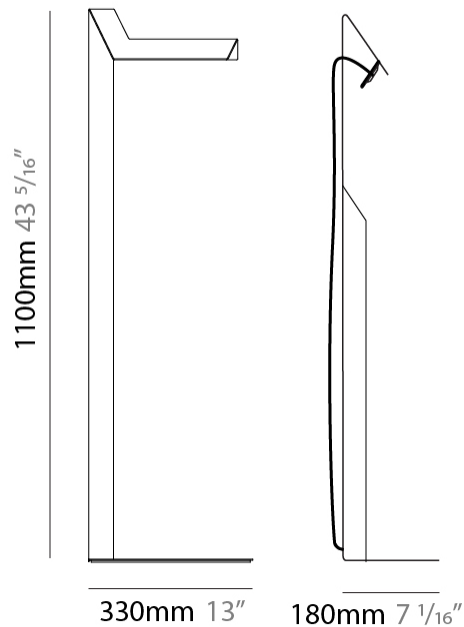

PROJECT	_____
TYPE	_____
SPECIFIER	_____
QUANTITY	_____
DATE	_____

PLIE PORTABLE

D54014-

base number _____
Finish _____
Options _____

1. To build a product code in our configurator select the specify button on the base model # product page
2. To build a manual product code on this datasheet choose from the options listed below in blue font and add the suffix to the base model #

GENERAL

Series: Plie _____
Partner: Fambuena _____
Division: Design _____
Installation: Portable _____
Product Type: Floor _____
Mounting Location: Floor _____
Light Distribution: Indirect _____

PHYSICAL

Shape: Abstract _____
Length (mm): 330 _____
Length (in): 13 _____
Width (mm): 180 _____
Width (in): 7 1/16 _____
Height (mm): 1100 _____
Height (in): 43 5/16 _____
Fixture Finish: WHI / BLK / BRA / PWT / BRZ _____
Fixture Material: Metal _____
Upon Request: Bolt Down _____

ELECTRICAL

Lamp Type: LED _____
Total Output Wattage (W): 6 _____
Dimming: Non-Dimmable _____
Driver Location: Inline Transformer Plug _____
Input Voltage (V): 120 _____
Constant Current (MA): 700 _____

LED

Color Temperature (°K): 3000 _____
Nominal Lumen (lm): 480 _____
CRI: >80 CRI _____
Lamp Life (hrs): 50000 _____

OPTICAL

RATINGS AND CERTIFICATIONS

Certified By: Certified for North American Standards _____
IP rating: IP20 _____