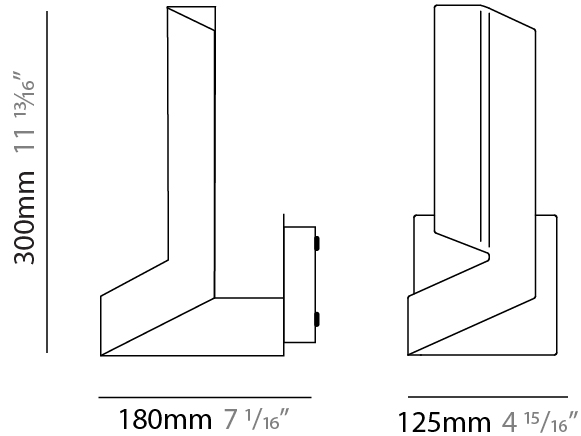

PLIE SURFACE

D53025-

base number   Finish
Options

1. To build a product code in our configurator select the specify button on the base model # product page
2. To build a manual product code on this datasheet choose from the options listed below in blue font and add the suffix to the base model #

GENERAL

Series: Plie
Partner: Fambuena
Division: Design
Installation: Surface
Product Type: Wall Surface
Mounting Location: Wall
Light Distribution: Indirect

PHYSICAL

Shape: Abstract
Width (mm): 180
Width (in): 7 ¹/₁₆
Height (mm): 300
Height (in): 11 ¹³/₁₆
Extension (mm): 125
Extension (in): 4 ¹⁵/₁₆
Fixture Finish: WHI / BLK / BRA / PWT / BRZ
Fixture Material: Metal

ELECTRICAL

Lamp Type: LED
Total Output Wattage (W): 6
Dimming: Non-Dimmable
Driver Included: Yes
Driver Location: Integrated
Driver Type: Constant Current - 120Vac
Driver Class: Class 2
Input Voltage (V): 120 - 277
Constant Current (MA): 700
Upon Request: Remote: Phase dimming 120Vac / Non-dimming 120/277Vac

LED

Color Temperature (°K): 3000
Nominal Lumen (lm): 480
CRI: >85 CRI
Lamp Life (hrs): 50000

OPTICAL

RATINGS AND CERTIFICATIONS

Certified By: Certified for North American Standards
IP rating: IP20