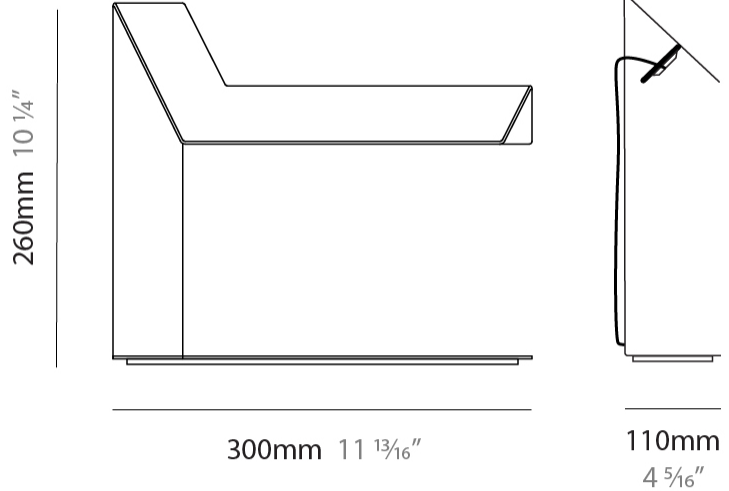

PROJECT _____
TYPE _____
SPECIFIER _____
QUANTITY _____
DATE _____

PLIE PORTABLE

D54012-

base number _____
Finish Options _____

1. To build a product code in our configurator select the specify button on the base model # product page
2. To build a manual product code on this datasheet choose from the options listed below in blue font and add the suffix to the base model #

GENERAL

Series: Plie _____
Partner: Fambuena _____
Division: Design _____
Installation: Portable _____
Product Type: Table _____
Mounting Location: Table _____
Light Distribution: Indirect _____

PHYSICAL

Shape: Abstract _____
Length (mm): 300 _____
Length (in): 11 ¹³/₁₆ _____
Width (mm): 110 _____
Width (in): 4 ⁵/₁₆ _____
Height (mm): 260 _____
Height (in): 10 ¹/₄ _____
Fixture Finish: WHI / BLK / BRA / PWT / BRZ _____
Fixture Material: Aluminum _____
Upon Request: Bolt Down _____

ELECTRICAL

Lamp Type: LED _____
Total Output Wattage (W): 6 _____
Dimming: Non-Dimmable _____
Driver Included: No _____
Driver Location: Inline Transformer Plug _____
Input Voltage (V): 120 _____
Constant Current (MA): 700 _____

LED

Color Temperature (°K): 3000 _____
Nominal Lumen (lm): 480 _____
CRI: >80 CRI _____
Lamp Life (hrs): 50000 _____

OPTICAL

RATINGS AND CERTIFICATIONS

Certified By: Certified for North American Standards _____
IP rating: IP20 _____