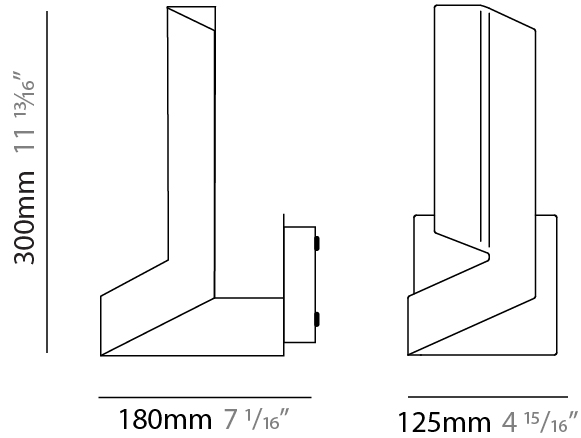

PLIE SURFACE

D53025-

base number   Finish
Options

1. To build a product code in our configurator select the specify button on the base model # product page
2. To build a manual product code on this datasheet choose from the options listed below in blue font and add the suffix to the base model #

GENERAL

Series: Plie _____
Brand: Fambuena _____
Division: Design _____
Mounting Type: Surface _____
Mounting Location: Wall _____
Subcategory: Ambient _____

PHYSICAL

Shape: Abstract _____
Width (mm): 180 _____
Width (in): 7 1/16 _____
Height (mm): 300 _____
Height (in): 11 13/16 _____
Extension (mm): 125 _____
Extension (in): 4 15/16 _____
Light Distribution: Indirect _____
Fixture Finish: WHI / BLK / BRA / PWT / BRZ _____
Fixture Material: Metal _____

ELECTRICAL

Lamp Type: LED _____
Total Output Wattage (W): 6 _____
Dimming: Non-Dimmable _____
Driver Included: Yes _____
Driver Location: Integrated _____
Driver Type: Constant Current - 120Vac _____
Driver Class: Class 2 _____
Input Voltage (V): 120 - 277 _____
Constant Current (MA): 700 _____
Upon Request: Remote: Phase dimming 120Vac / Non-dimming 120/277Vac _____

LED

Color Temperature (°K): 3000 _____
Nominal Lumen (lm): 480 _____
CRI: >85 CRI _____
Lamp Life (hrs): 50000 _____

OPTICAL

RATINGS AND CERTIFICATIONS

Certified By: Certified for North American Standards _____
IP rating: IP20 _____