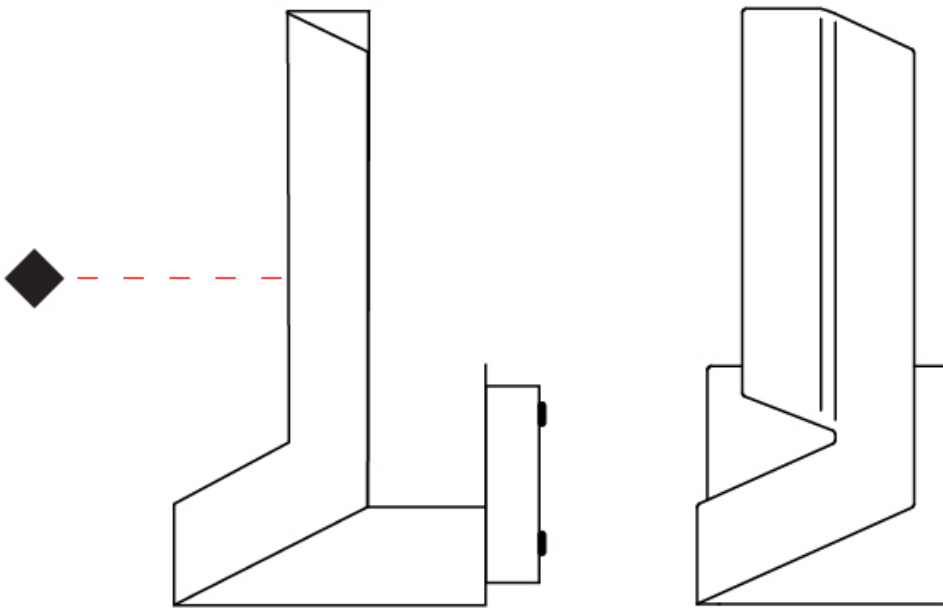

PLIE SURFACE

D53025-

PROJECT	_____
TYPE	_____
SPECIFIER	_____
QUANTITY	_____
DATE	_____