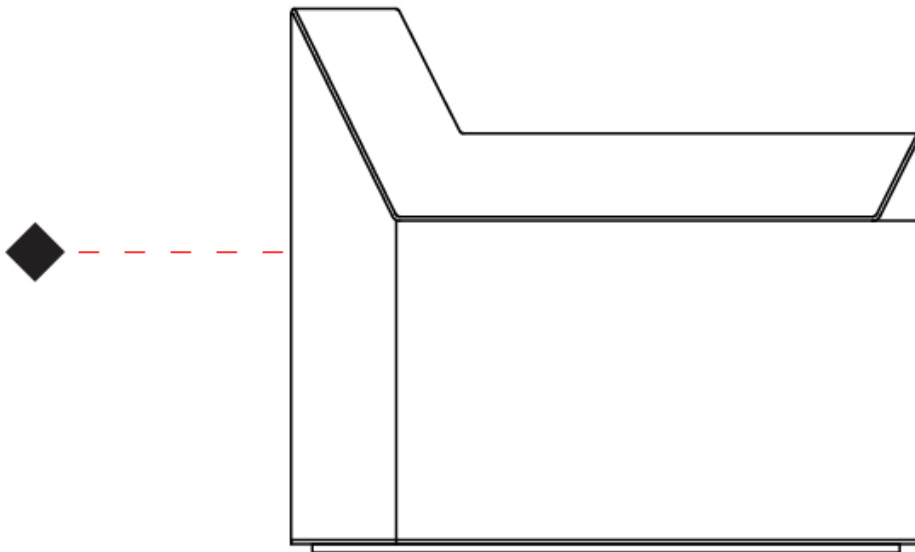

PLIE PORTABLE

D54012-

PROJECT _____

TYPE _____

SPECIFIER _____

QUANTITY _____

DATE _____

D