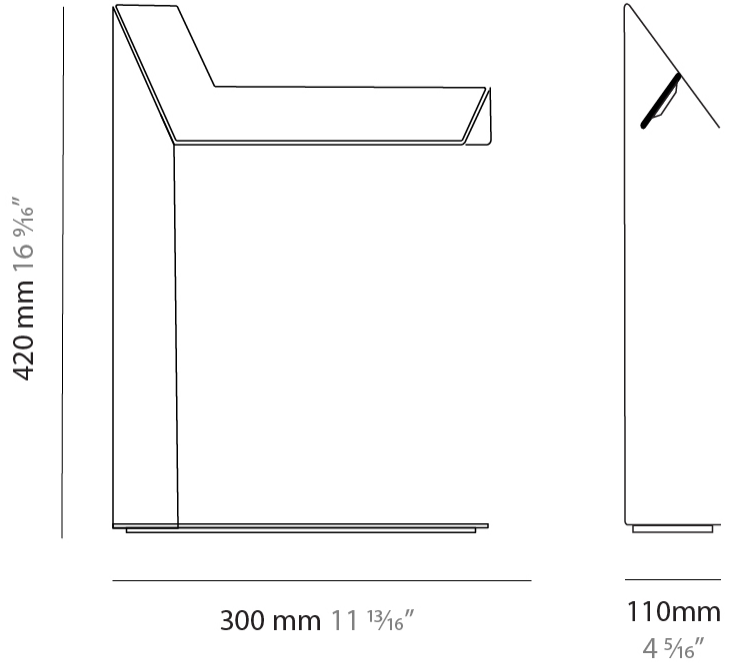

PROJECT	_____
TYPE	_____
SPECIFIER	_____
QUANTITY	_____
DATE	_____

PLIE PORTABLE

D54013-

base number   Finish
Options

1. To build a product code in our configurator select the specify button on the base model # product page
2. To build a manual product code on this datasheet choose from the options listed below in blue font and add the suffix to the base model #

GENERAL

Series: Plie _____
Brand: Fambuena _____
Division: Design _____
Mounting Type: Portable _____
Mounting Location: Table _____
Subcategory: Task _____

PHYSICAL

Shape: Abstract _____
Length (mm): 300 _____
Length (in): 11 ¹³/₁₆ _____
Width (mm): 110 _____
Width (in): 4 ⁵/₁₆ _____
Height (mm): 420 _____
Height (in): 16 ⁹/₁₆ _____
Light Distribution: Indirect _____
Fixture Finish: WHI / BLK / BRA / PWT / BRZ _____
Fixture Material: Metal _____
Upon Request: Bolt Down _____

ELECTRICAL

Lamp Type: LED _____
Total Output Wattage (W): 6 _____
Dimming: Non-Dimmable _____
Driver Location: Inline Transformer Plug _____
Input Voltage (V): 120 _____
Constant Current (MA): 700 _____

LED

Color Temperature (°K): 3000 _____
Nominal Lumen (lm): 480 _____
CRI: >80 CRI _____
Lamp Life (hrs): 50000 _____

OPTICAL

RATINGS AND CERTIFICATIONS

Certified By: Certified for North American Standards _____
IP rating: IP20 _____