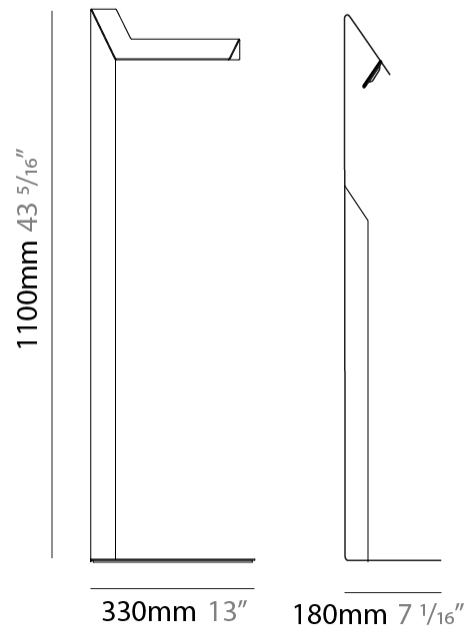

PROJECT	_____
TYPE	_____
SPECIFIER	_____
QUANTITY	_____
DATE	_____

PLIE PORTABLE

D54014-

base number   Finish
Options

1. To build a product code in our configurator select the specify button on the base model # product page
2. To build a manual product code on this datasheet choose from the options listed below in blue font and add the suffix to the base model #

GENERAL

Series: Plie _____
Brand: Fambuena _____
Division: Design _____
Mounting Type: Portable _____
Mounting Location: Floor _____
Subcategory: Floor _____

PHYSICAL

Shape: Abstract _____
Length (mm): 330 _____
Length (in): 13 _____
Width (mm): 180 _____
Width (in): 7 1/16 _____
Height (mm): 1100 _____
Height (in): 43 5/16 _____
Light Distribution: Indirect _____
Fixture Finish: WHI / BLK / BRA / PWT / BRZ _____
Fixture Material: Metal _____
Upon Request: Bolt Down _____

ELECTRICAL

Lamp Type: LED _____
Total Output Wattage (W): 6 _____
Dimming: Non-Dimmable _____
Driver Location: Inline Transformer Plug _____
Input Voltage (V): 120 _____
Constant Current (MA): 700 _____

LED

Color Temperature (°K): 3000 _____
Nominal Lumen (lm): 480 _____
CRI: >80 CRI _____
Lamp Life (hrs): 50000 _____

OPTICAL

RATINGS AND CERTIFICATIONS

Certified By: Certified for North American Standards _____
IP rating: IP20 _____