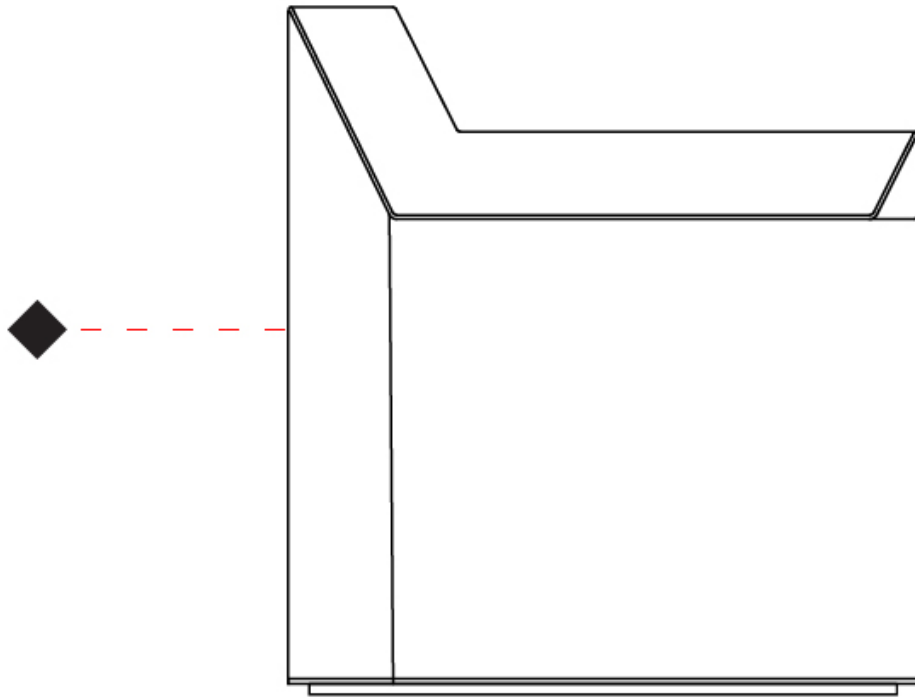

PLIE PORTABLE

D54013-

PROJECT _____

TYPE _____

SPECIFIER _____

QUANTITY _____

DATE _____

D