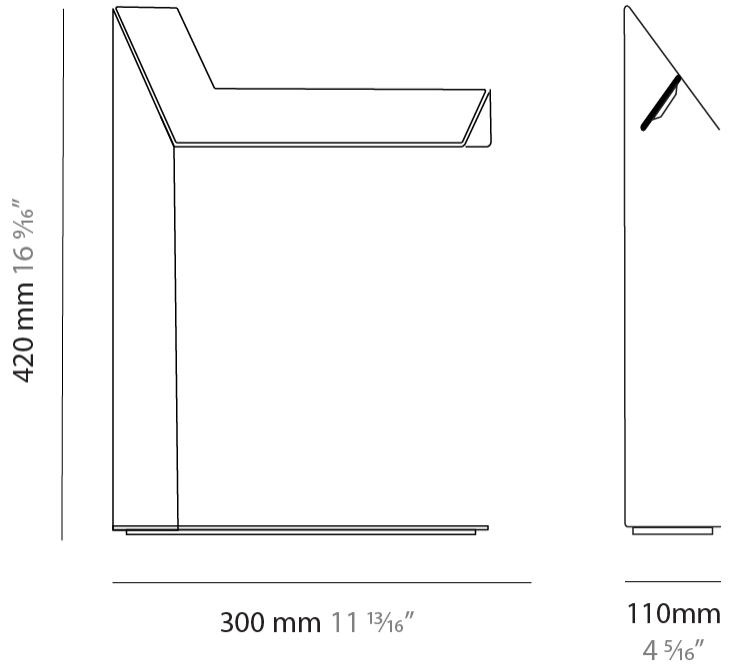

PROJECT	_____
TYPE	_____
SPECIFIER	_____
QUANTITY	_____
DATE	_____

PLIE PORTABLE

D54013-

base number   Finish
Options

1. To build a product code in our configurator select the specify button on the base model # product page
2. To build a manual product code on this datasheet choose from the options listed below in blue font and add the suffix to the base model #

GENERAL

Series: Plie _____
Brand: Fambuena _____
Division: Design _____
Mounting Type: Portable _____
Mounting Location: Table _____
Subcategory: Task _____

PHYSICAL

Shape: Abstract _____
Length (mm): 300 _____
Length (in): 11 ¹³/₁₆ _____
Width (mm): 110 _____
Width (in): 4 ⁵/₁₆ _____
Height (mm): 420 _____
Height (in): 16 ⁹/₁₆ _____
Light Distribution: Indirect _____
Fixture Finish: WHI / BLK / BRA / PWT / BRZ _____
Fixture Material: Metal _____
Upon Request: Bolt Down _____

ELECTRICAL

Lamp Type: LED _____
Total Output Wattage (W): 6 _____
Dimming: Non-Dimmable _____
Driver Location: Inline Transformer Plug _____
Input Voltage (V): 120 _____
Constant Current (MA): 700 _____

LED

Color Temperature (°K): 3000 _____
Nominal Lumen (lm): 480 _____
CRI: >80 CRI _____
Lamp Life (hrs): 50000 _____

OPTICAL

RATINGS AND CERTIFICATIONS

Certified By: Certified for North American Standards _____
IP rating: IP20 _____