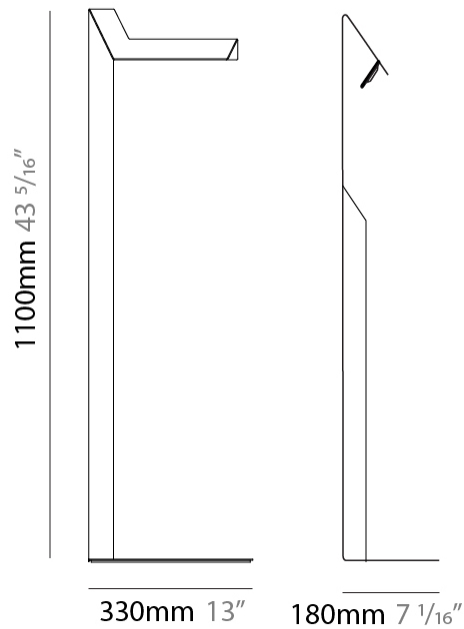

PROJECT	_____
TYPE	_____
SPECIFIER	_____
QUANTITY	_____
DATE	_____

PLIE PORTABLE

D54014-

base number   Finish
Options

1. To build a product code in our configurator select the specify button on the base model # product page
2. To build a manual product code on this datasheet choose from the options listed below in blue font and add the suffix to the base model #

GENERAL

Series: Plie _____
Brand: Fambuena _____
Division: Design _____
Mounting Type: Portable _____
Mounting Location: Floor _____
Subcategory: Floor _____

PHYSICAL

Shape: Abstract _____
Length (mm): 330 _____
Length (in): 13 _____
Width (mm): 180 _____
Width (in): 7 1/16 _____
Height (mm): 1100 _____
Height (in): 43 5/16 _____
Light Distribution: Indirect _____
Fixture Finish: WHI / BLK / BRA / PWT / BRZ _____
Fixture Material: Metal _____
Upon Request: Bolt Down _____

ELECTRICAL

Lamp Type: LED _____
Total Output Wattage (W): 6 _____
Dimming: Non-Dimmable _____
Driver Location: Inline Transformer Plug _____
Input Voltage (V): 120 _____
Constant Current (MA): 700 _____

LED

Color Temperature (°K): 3000 _____
Nominal Lumen (lm): 480 _____
CRI: >80 CRI _____
Lamp Life (hrs): 50000 _____

OPTICAL

RATINGS AND CERTIFICATIONS

Certified By: Certified for North American Standards _____
IP rating: IP20 _____