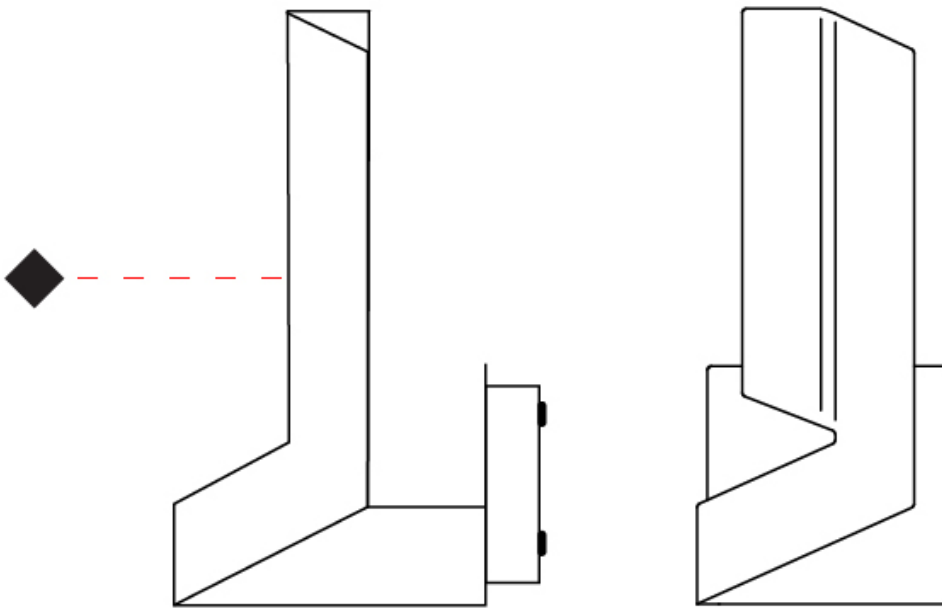

PLIE SURFACE

D53025-

PROJECT _____

TYPE _____

SPECIFIER _____

QUANTITY _____

DATE _____

D