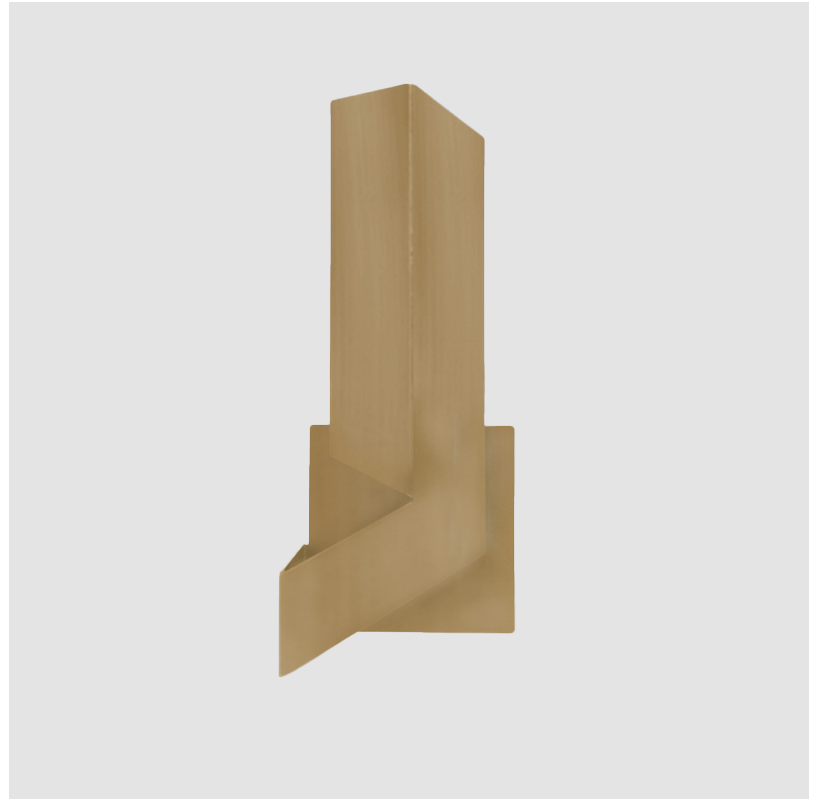

PLIE SURFACE

D53025-

base number   Finish
Options

1. To build a product code in our configurator select the specify button on the base model # product page
2. To build a manual product code on this datasheet choose from the options listed below in blue font and add the suffix to the base model #

GENERAL

Series: Plie
Brand: Fambuena
Division: Design
Mounting Type: Surface
Mounting Location: Wall
Subcategory: Ambient

PHYSICAL

Shape: Abstract
Width (mm): 180
Width (in): 7 ¹/₁₆
Height (mm): 300
Height (in): 11 ¹³/₁₆
Extension (mm): 125
Extension (in): 4 ¹⁵/₁₆
Light Distribution: Indirect
Fixture Finish: WHI / BLK / BRA / PWT / BRZ
Fixture Material: Metal

ELECTRICAL

Lamp Type: LED
Total Output Wattage (W): 6
Dimming: Non-Dimmable
Driver Included: Yes
Driver Location: Integrated
Driver Type: Constant Current - 120Vac
Driver Class: Class 2
Input Voltage (V): 120 - 277
Constant Current (MA): 700
Upon Request: Remote: Phase dimming 120Vac / Non-dimming 120/277Vac

LED

Color Temperature (°K): 3000
Nominal Lumen (lm): 480
CRI: >85 CRI
Lamp Life (hrs): 50000

OPTICAL

RATINGS AND CERTIFICATIONS

Certified By: Certified for North American Standards
IP rating: IP20