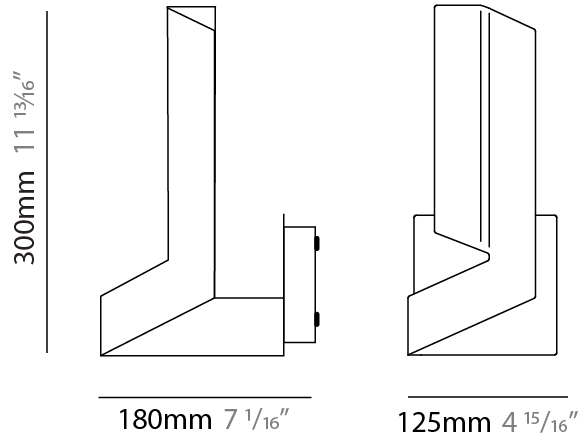

PLIE SURFACE

D53025-

base number   Finish
Options

1. To build a product code in our configurator select the specify button on the base model # product page
2. To build a manual product code on this datasheet choose from the options listed below in blue font and add the suffix to the base model #

GENERAL

Series: Plie
Brand: Fambuena
Division: Design
Mounting Type: Surface
Mounting Location: Wall
Subcategory: Ambient

PHYSICAL

Shape: Abstract
Width (mm): 180
Width (in): 7 ¹/₁₆
Height (mm): 300
Height (in): 11 ¹³/₁₆
Extension (mm): 125
Extension (in): 4 ¹⁵/₁₆
Light Distribution: Indirect
Fixture Finish: WHI / BLK / BRA / PWT / BRZ
Fixture Material: Metal

ELECTRICAL

Lamp Type: LED
Total Output Wattage (W): 6
Dimming: Non-Dimmable
Driver Included: Yes
Driver Location: Integrated
Driver Type: Constant Current - 120Vac
Driver Class: Class 2
Input Voltage (V): 120 - 277
Constant Current (MA): 700
Upon Request: Remote: Phase dimming 120Vac / Non-dimming 120/277Vac

LED

Color Temperature (°K): 3000
Nominal Lumen (lm): 480
CRI: >85 CRI
Lamp Life (hrs): 50000

OPTICAL

RATINGS AND CERTIFICATIONS

Certified By: Certified for North American Standards
IP rating: IP20