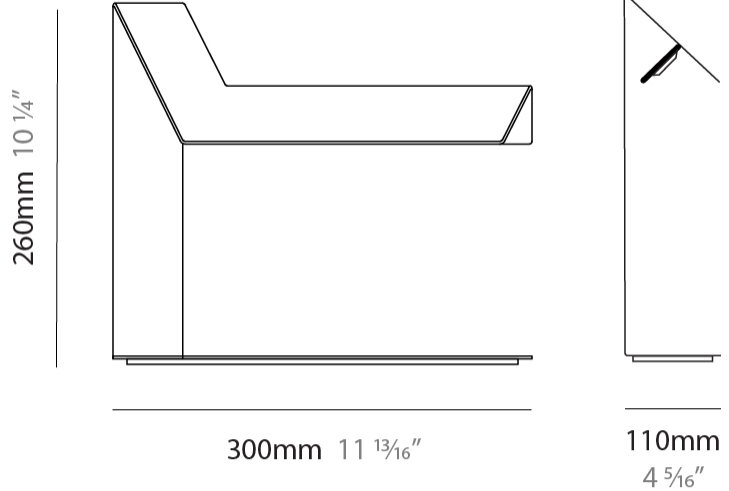

PLIE PORTABLE

D54012-

base number _____
Finish Options _____

1. To build a product code in our configurator select the specify button on the base model # product page
2. To build a manual product code on this datasheet choose from the options listed below in blue font and add the suffix to the base model #

GENERAL

Series: Plie _____
Brand: Fambuena _____
Division: Design _____
Mounting Type: Portable _____
Mounting Location: Table _____
Subcategory: Table _____

PHYSICAL

Shape: Abstract _____
Length (mm): 300 _____
Length (in): 11 ¹³/₁₆ _____
Width (mm): 110 _____
Width (in): 4 ⁵/₁₆ _____
Height (mm): 260 _____
Height (in): 10 ¹/₄ _____
Light Distribution: Indirect _____
Fixture Finish: WHI / BLK / BRA / PWT / BRZ _____
Fixture Material: Aluminum _____
Upon Request: Bolt Down _____

ELECTRICAL

Lamp Type: LED _____
Total Output Wattage (W): 6 _____
Dimming: Non-Dimmable _____
Driver Included: No _____
Driver Location: Inline Transformer Plug _____
Input Voltage (V): 120 _____
Constant Current (MA): 700 _____

LED

Color Temperature (°K): 3000 _____
Nominal Lumen (lm): 480 _____
CRI: >80 CRI _____
Lamp Life (hrs): 50000 _____

OPTICAL

RATINGS AND CERTIFICATIONS

Certified By: Certified for North American Standards _____
IP rating: IP20 _____