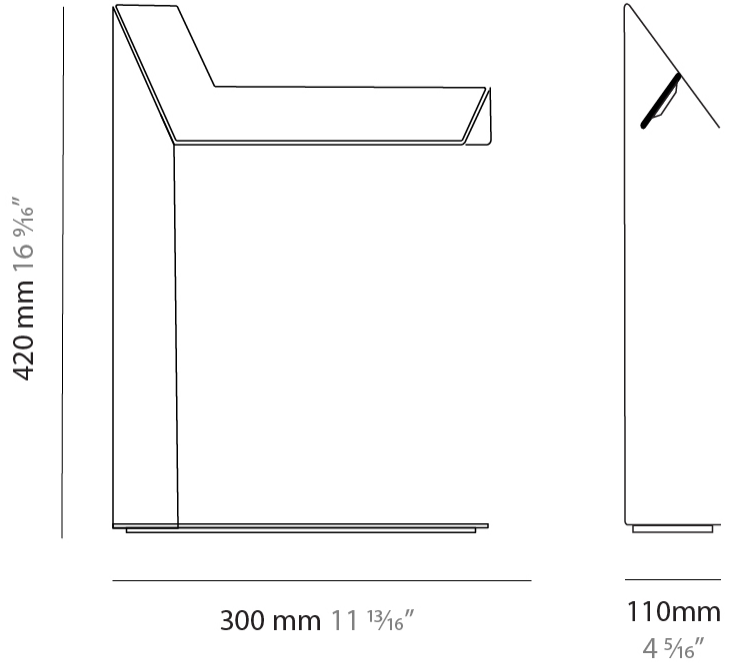

PROJECT	_____
TYPE	_____
SPECIFIER	_____
QUANTITY	_____
DATE	_____

PLIE PORTABLE

D54013-

base number   Finish
Options

1. To build a product code in our configurator select the specify button on the base model # product page
2. To build a manual product code on this datasheet choose from the options listed below in blue font and add the suffix to the base model #

GENERAL

Series: Plie
Brand: Fambuena
Division: Design
Mounting Type: Portable
Mounting Location: Table
Subcategory: Task

PHYSICAL

Shape: Abstract
Length (mm): 300
Length (in): 11 ¹³/₁₆"
Width (mm): 110
Width (in): 4 ⁵/₁₆"
Height (mm): 420
Height (in): 16 ⁹/₁₆"
Light Distribution: Indirect
Fixture Finish: WHI / BLK / BRA / PWT / BRZ
Fixture Material: Metal
Upon Request: Bolt Down

ELECTRICAL

Lamp Type: LED
Total Output Wattage (W): 6
Dimming: Non-Dimmable
Driver Location: Inline Transformer Plug
Input Voltage (V): 120
Constant Current (MA): 700

LED

Color Temperature (°K): 3000
Nominal Lumen (lm): 480
CRI: >80 CRI
Lamp Life (hrs): 50000

OPTICAL

RATINGS AND CERTIFICATIONS

Certified By: Certified for North American Standards
IP rating: IP20