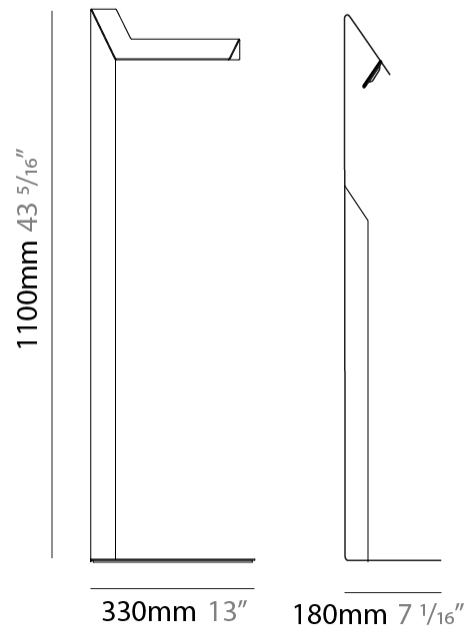

PROJECT	_____
TYPE	_____
SPECIFIER	_____
QUANTITY	_____
DATE	_____

PLIE PORTABLE

D54014-

base number _____ Finish
Options _____

1. To build a product code in our configurator select the specify button on the base model # product page
2. To build a manual product code on this datasheet choose from the options listed below in blue font and add the suffix to the base model #

GENERAL

Series: Plie _____
Brand: Fambuena _____
Division: Design _____
Mounting Type: Portable _____
Mounting Location: Floor _____
Subcategory: Floor _____

PHYSICAL

Shape: Abstract _____
Length (mm): 330 _____
Length (in): 13 _____
Width (mm): 180 _____
Width (in): 7 ¹/₁₆ _____
Height (mm): 1100 _____
Height (in): 43 ⁵/₁₆ _____
Light Distribution: Indirect _____
Fixture Finish: WHI / BLK / BRA / PWT / BRZ _____
Fixture Material: Metal _____
Upon Request: Bolt Down _____

ELECTRICAL

Lamp Type: LED _____
Total Output Wattage (W): 6 _____
Dimming: Non-Dimmable _____
Driver Location: Inline Transformer Plug _____
Input Voltage (V): 120 _____
Constant Current (MA): 700 _____

LED

Color Temperature (°K): 3000 _____
Nominal Lumen (lm): 480 _____
CRI: >80 CRI _____
Lamp Life (hrs): 50000 _____

OPTICAL

RATINGS AND CERTIFICATIONS

Certified By: Certified for North American Standards _____
IP rating: IP20 _____