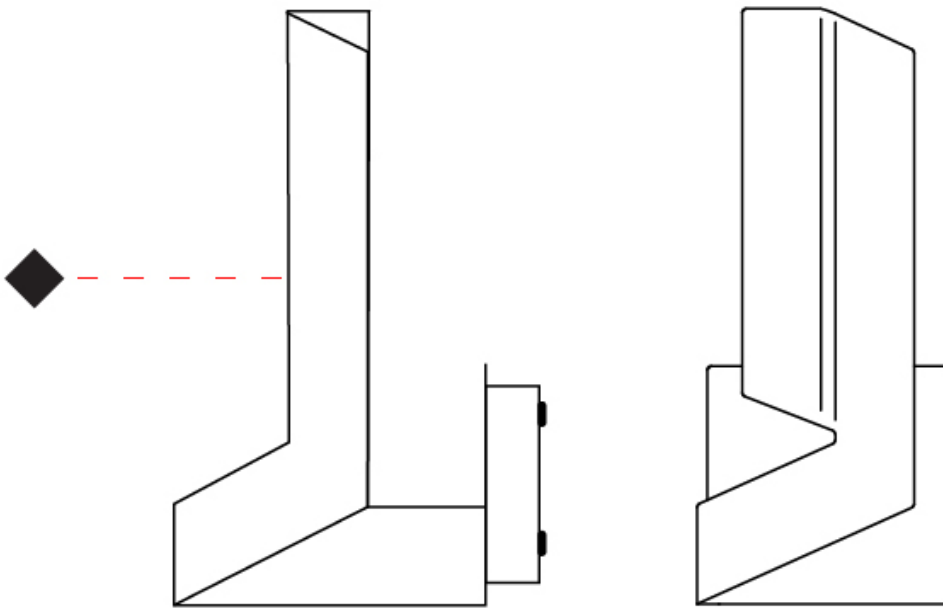

PLIE SURFACE

D53025-

PROJECT

TYPE

SPECIFIER

QUANTITY

DATE

D