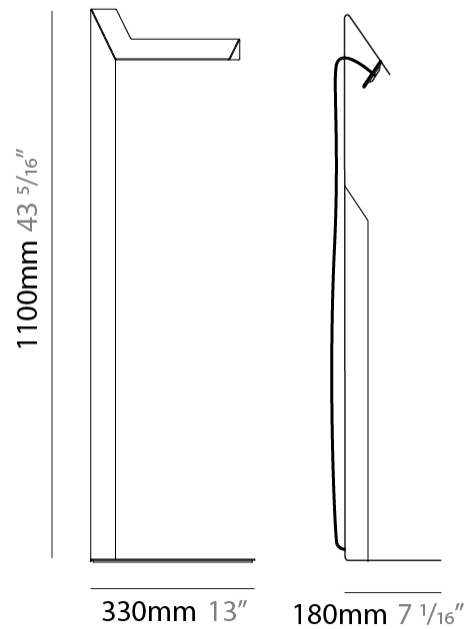

PROJECT	_____
TYPE	_____
SPECIFIER	_____
QUANTITY	_____
DATE	_____

PLIE PORTABLE

D54014-

base number _____
Finish _____
Options _____

1. To build a product code in our configurator select the specify button on the base model # product page
2. To build a manual product code on this datasheet choose from the options listed below in blue font and add the suffix to the base model #

GENERAL

Series: Plie _____
Partner: Fambuena _____
Division: Design _____
Installation: Portable _____
Product Type: Floor _____
Mounting Location: Floor _____
Light Distribution: Indirect _____

PHYSICAL

Shape: Abstract _____
Length (mm): 330 _____
Length (in): 13 _____
Width (mm): 180 _____
Width (in): 7 1/16 _____
Height (mm): 1100 _____
Height (in): 43 5/16 _____
Fixture Finish: WHI / BLK / BRA / PWT / BRZ _____
Fixture Material: Metal _____
Upon Request: Bolt Down _____

ELECTRICAL

Lamp Type: LED _____
Total Output Wattage (W): 6 _____
Dimming: Non-Dimmable _____
Driver Location: Inline Transformer Plug _____
Input Voltage (V): 120 _____
Constant Current (MA): 700 _____

LED

Color Temperature (°K): 3000 _____
Nominal Lumen (lm): 480 _____
CRI: >80 CRI _____
Lamp Life (hrs): 50000 _____

OPTICAL

RATINGS AND CERTIFICATIONS

Certified By: Certified for North American Standards _____
IP rating: IP20 _____