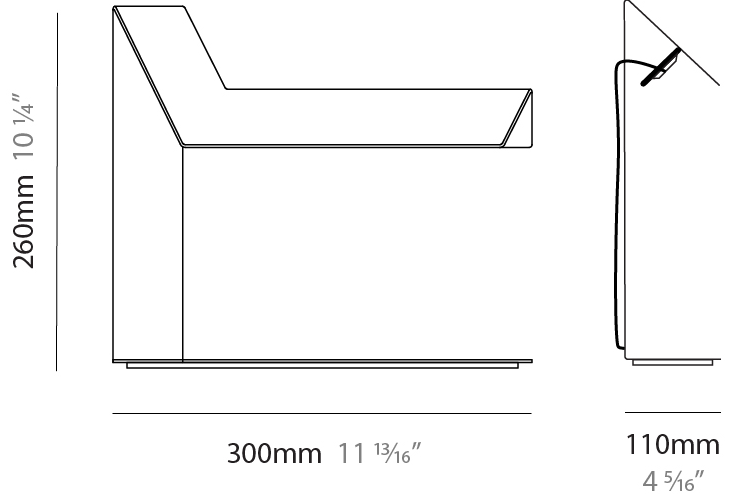

PROJECT _____
TYPE _____
SPECIFIER _____
QUANTITY _____
DATE _____

PLIE PORTABLE

D54012- : D54012-WHI

base number

1. To build a product code in our configurator select the specify button on the base model # product page
2. To build a manual product code on this datasheet choose from the options listed below in blue font and add the suffix to the base model #

GENERAL

Series: Plie _____
Partner: Fambuena _____
Division: Design _____
Installation: Portable _____
Product Type: Table _____
Mounting Location: Table _____
Light Distribution: Indirect _____

PHYSICAL

Shape: Abstract _____
Length (mm): 300 _____
Length (in): 11 ¹³/₁₆ _____
Width (mm): 110 _____
Width (in): 4 ⁵/₁₆ _____
Height (mm): 260 _____
Height (in): 10 ¹/₄ _____
Weight (kg): 6.4 _____
Weight (lbs): 12 _____
Fixture Material: Aluminum _____

ELECTRICAL

Number of Lamps: 1 _____
Lamp Type: LED _____
Total Output Wattage (W): 6 _____
Dimming: Non-Dimmable _____
Input Voltage (V): 120 _____
Constant Current (MA): 700 _____

LED

Color Temperature (°K): 3000 _____
Nominal Lumen (lm): 480 _____
CRI: >80 CRI _____
Lamp Life (hrs): 50000 _____

OPTICAL

RATINGS AND CERTIFICATIONS

Certified By: CSA Certified to UL and CSA Standards _____
IP rating: IP20 _____