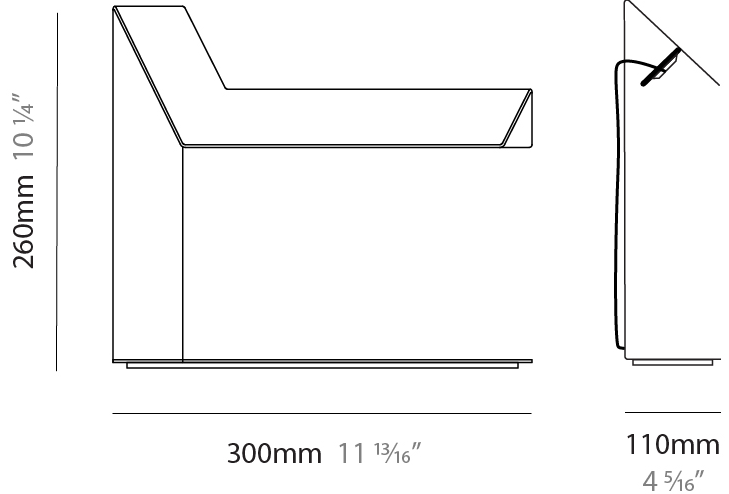

PROJECT	_____
TYPE	_____
SPECIFIER	_____
QUANTITY	_____
DATE	_____

PLIE PORTABLE

D54012- : D54012-PWT

base number

1. To build a product code in our configurator select the specify button on the base model # product page
2. To build a manual product code on this datasheet choose from the options listed below in blue font and add the suffix to the base model #

GENERAL

Series: Plie
Partner: Fambuena
Division: Design
Installation: Portable
Product Type: Table
Mounting Location: Table
Light Distribution: Indirect

PHYSICAL

Shape: Abstract
Length (mm): 300
Length (in): 11 13/16
Width (mm): 110
Width (in): 4 5/16
Height (mm): 260
Height (in): 10 1/4
Weight (kg): 6.4
Weight (lbs): 12
Fixture Material: Aluminum

ELECTRICAL

Lamp Type: LED
Total Output Wattage (W): 6
Dimming: Non-Dimmable
Driver Location: Inline Transformer Plug
Input Voltage (V): 120
Constant Current (MA): 700

LED

Color Temperature (°K): 3000
Nominal Lumen (lm): 480
CRI: >80 CRI
Lamp Life (hrs): 50000

OPTICAL

RATINGS AND CERTIFICATIONS

Certified By: CSA Certified to UL and CSA Standards
IP rating: IP20