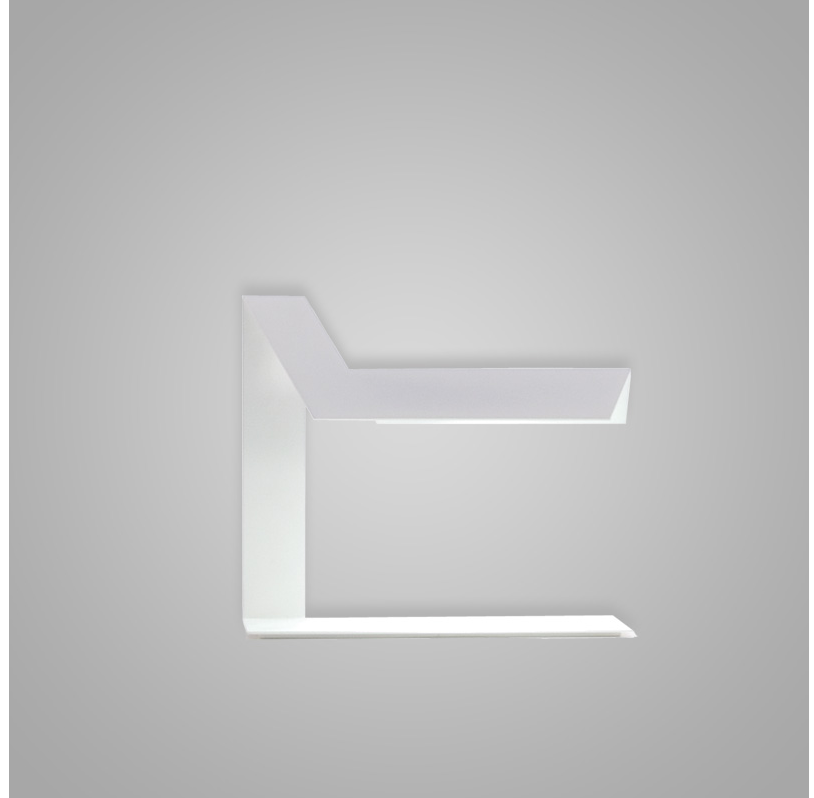

PROJECT _____
TYPE _____
SPECIFIER _____
QUANTITY _____
DATE _____

PLIE PORTABLE

D54012- : D54012-WHI

base number

1. To build a product code in our configurator select the specify button on the base model # product page
2. To build a manual product code on this datasheet choose from the options listed below in blue font and add the suffix to the base model #

GENERAL

Series: Plie _____
Partner: Fambuena _____
Division: Design _____
Installation: Portable _____
Product Type: Table _____
Mounting Location: Table _____
Light Distribution: Indirect _____

PHYSICAL

Shape: Abstract _____
Length (mm): 300 _____
Length (in): 11 ¹³/₁₆ _____
Width (mm): 110 _____
Width (in): 4 ⁵/₁₆ _____
Height (mm): 260 _____
Height (in): 10 ¹/₄ _____
Weight (kg): 6.4 _____
Weight (lbs): 12 _____
Fixture Material: Aluminum _____

ELECTRICAL

Number of Lamps: 1 _____
Lamp Type: LED _____
Total Output Wattage (W): 6 _____
Dimming: Non-Dimmable _____
Input Voltage (V): 120 _____
Constant Current (MA): 700 _____

LED

Color Temperature (°K): 3000 _____
Nominal Lumen (lm): 480 _____
CRI: >80 CRI _____
Lamp Life (hrs): 50000 _____

OPTICAL

RATINGS AND CERTIFICATIONS

Certified By: CSA Certified to UL and CSA Standards _____
IP rating: IP20 _____