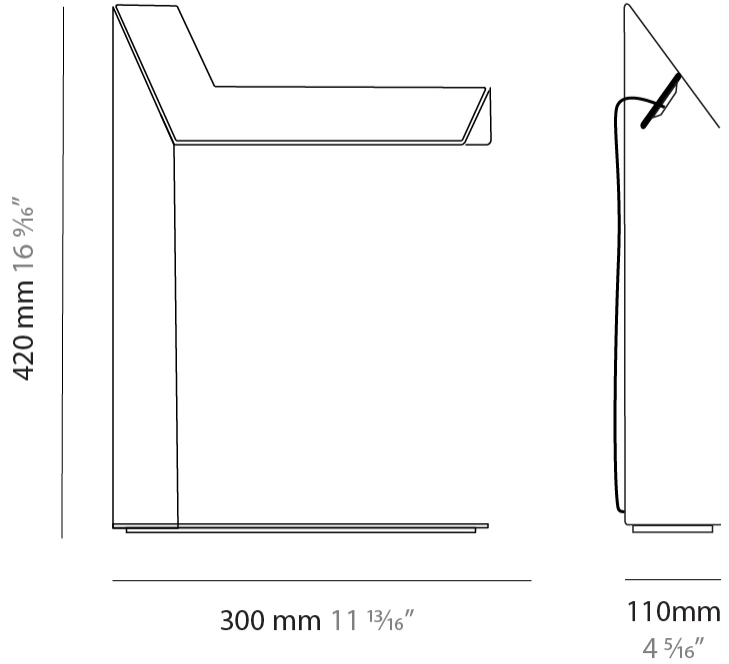

PROJECT
TYPE
SPECIFIER
QUANTITY
DATE

PLIE PORTABLE

D54013-

base number   Finish
Options

1. To build a product code in our configurator select the specify button on the base model # product page
2. To build a manual product code on this datasheet choose from the options listed below in blue font and add the suffix to the base model #

GENERAL

Series: Plie
Partner: Fambuena
Division: Design
Installation: Portable
Product Type: Table
Mounting Location: Table
Light Distribution: Indirect

PHYSICAL

Shape: Abstract
Length (mm): 300
Length (in): 11 ¹³/₁₆
Width (mm): 110
Width (in): 4 ⁵/₁₆
Height (mm): 420
Height (in): 16 ⁹/₁₆
Fixture Finish: WHI / BLK / BRA / PWT / BRZ
Fixture Material: Metal
Upon Request: Bolt Down

ELECTRICAL

Lamp Type: LED
Total Output Wattage (W): 6
Dimming: Non-Dimmable
Driver Location: Inline Transformer Plug
Input Voltage (V): 120
Constant Current (MA): 700

LED

Color Temperature (°K): 3000
Nominal Lumen (lm): 480
CRI: >80 CRI
Lamp Life (hrs): 50000

OPTICAL

RATINGS AND CERTIFICATIONS

Certified By: Certified for North American Standards
IP rating: IP20