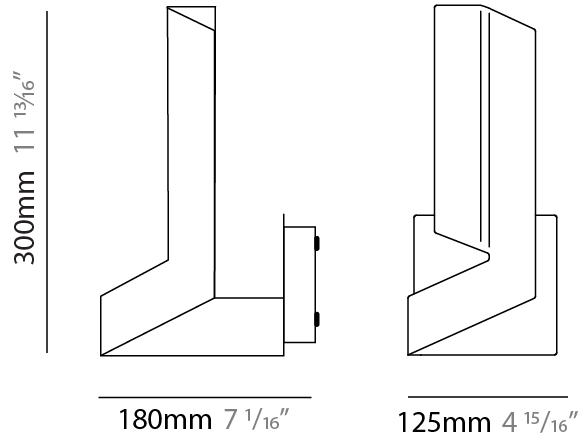

PLIE SURFACE

D53025-

base number   Finish
Options

1. To build a product code in our configurator select the specify button on the base model # product page
2. To build a manual product code on this datasheet choose from the options listed below in blue font and add the suffix to the base model #

GENERAL

Series: Plie _____
Brand: Fambuena _____
Division: Design _____
Mounting Type: Surface _____
Mounting Location: Wall _____
Subcategory: Ambient _____

PHYSICAL

Shape: Abstract _____
Width (mm): 180 _____
Width (in): 7 ¹/₁₆ _____
Height (mm): 300 _____
Height (in): 11 ¹³/₁₆ _____
Extension (mm): 125 _____
Extension (in): 4 ¹⁵/₁₆ _____
Light Distribution: Indirect _____
Fixture Finish: WHI / BLK / BRA / PWT / BRZ _____
Fixture Material: Metal _____

ELECTRICAL

Lamp Type: LED _____
Total Output Wattage (W): 6 _____
Dimming: Non-Dimmable _____
Driver Included: Yes _____
Driver Location: Integrated _____
Driver Type: Constant Current - 120Vac _____
Driver Class: Class 2 _____
Input Voltage (V): 120 - 277 _____
Constant Current (MA): 700 _____
Upon Request: Remote: Phase dimming 120Vac / Non-dimming 120/277Vac _____

LED

Color Temperature (°K): 3000 _____
Nominal Lumen (lm): 480 _____
CRI: >85 CRI _____
Lamp Life (hrs): 50000 _____

OPTICAL

RATINGS AND CERTIFICATIONS

Certified By: Certified for North American Standards _____
IP rating: IP20 _____