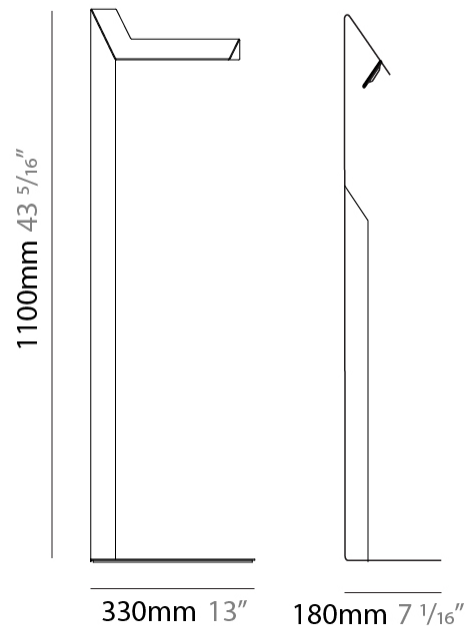

PROJECT	_____
TYPE	_____
SPECIFIER	_____
QUANTITY	_____
DATE	_____

PLIE PORTABLE

D54014-

base number _____
Finish _____
Options _____

1. To build a product code in our configurator select the specify button on the base model # product page
2. To build a manual product code on this datasheet choose from the options listed below in blue font and add the suffix to the base model #

GENERAL

Series: Plie _____
Brand: Fambuena _____
Division: Design _____
Mounting Type: Portable _____
Mounting Location: Floor _____
Subcategory: Floor _____

PHYSICAL

Shape: Abstract _____
Length (mm): 330 _____
Length (in): 13 _____
Width (mm): 180 _____
Width (in): 7 ¹/₁₆ _____
Height (mm): 1100 _____
Height (in): 43 ⁵/₁₆ _____
Light Distribution: Indirect _____
Fixture Finish: WHI / BLK / BRA / PWT / BRZ _____
Fixture Material: Metal _____
Upon Request: Bolt Down _____

ELECTRICAL

Lamp Type: LED _____
Total Output Wattage (W): 6 _____
Dimming: Non-Dimmable _____
Driver Location: Inline Transformer Plug _____
Input Voltage (V): 120 _____
Constant Current (MA): 700 _____

LED

Color Temperature (°K): 3000 _____
Nominal Lumen (lm): 480 _____
CRI: >80 CRI _____
Lamp Life (hrs): 50000 _____

OPTICAL

RATINGS AND CERTIFICATIONS

Certified By: Certified for North American Standards _____
IP rating: IP20 _____