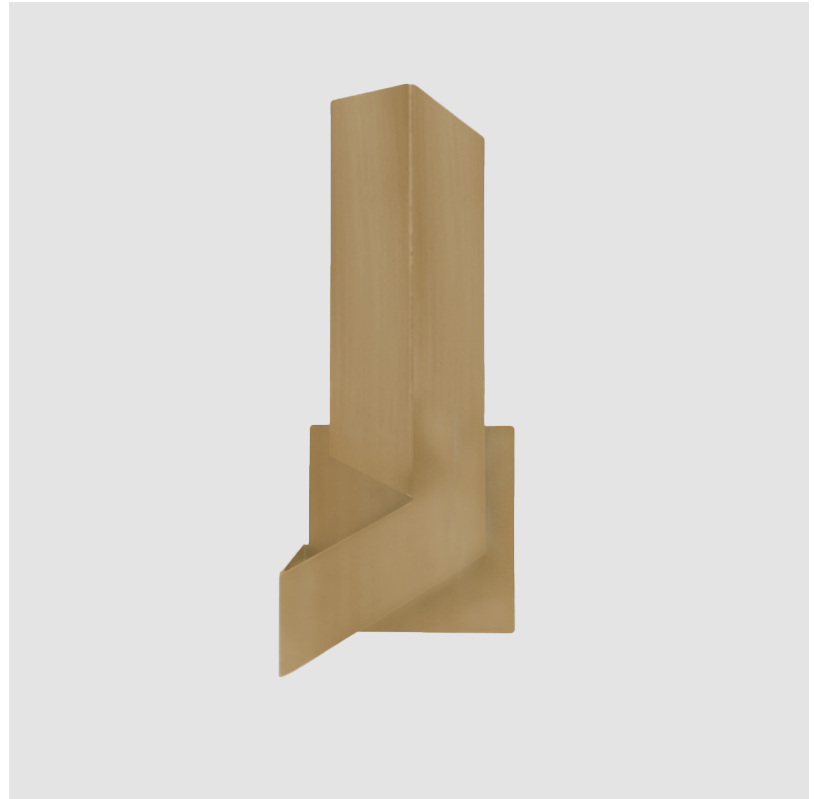

PLIE SURFACE

D53025-

base number   Finish
Options

1. To build a product code in our configurator select the specify button on the base model # product page
2. To build a manual product code on this datasheet choose from the options listed below in blue font and add the suffix to the base model #

GENERAL

Series: Plie _____
Brand: Fambuena _____
Division: Design _____
Mounting Type: Surface _____
Mounting Location: Wall _____
Subcategory: Ambient _____

PHYSICAL

Shape: Abstract _____
Width (mm): 180 _____
Width (in): 7 ¹/₁₆ _____
Height (mm): 300 _____
Height (in): 11 ¹³/₁₆ _____
Extension (mm): 125 _____
Extension (in): 4 ¹⁵/₁₆ _____
Light Distribution: Indirect _____
Fixture Finish: WHI / BLK / BRA / PWT / BRZ _____
Fixture Material: Metal _____

ELECTRICAL

Lamp Type: LED _____
Total Output Wattage (W): 6 _____
Dimming: Non-Dimmable _____
Driver Included: Yes _____
Driver Location: Integrated _____
Driver Type: Constant Current - 120Vac _____
Driver Class: Class 2 _____
Input Voltage (V): 120 - 277 _____
Constant Current (MA): 700 _____
Upon Request: Remote: Phase dimming 120Vac / Non-dimming 120/277Vac _____

LED

Color Temperature (°K): 3000 _____
Nominal Lumen (lm): 480 _____
CRI: >85 CRI _____
Lamp Life (hrs): 50000 _____

OPTICAL

RATINGS AND CERTIFICATIONS

Certified By: Certified for North American Standards _____
IP rating: IP20 _____