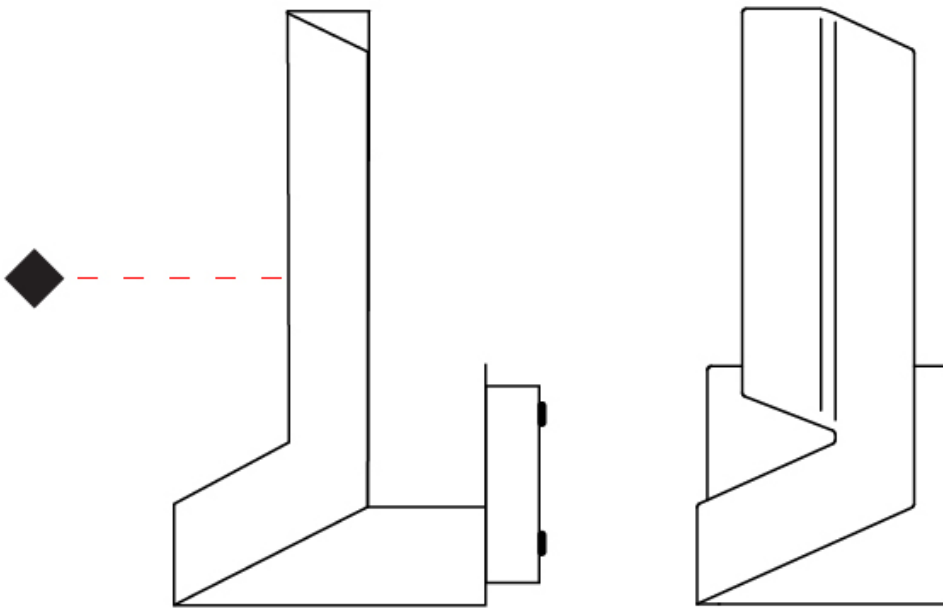

PLIE SURFACE

D53025-

PROJECT	_____
TYPE	_____
SPECIFIER	_____
QUANTITY	_____
DATE	_____

D