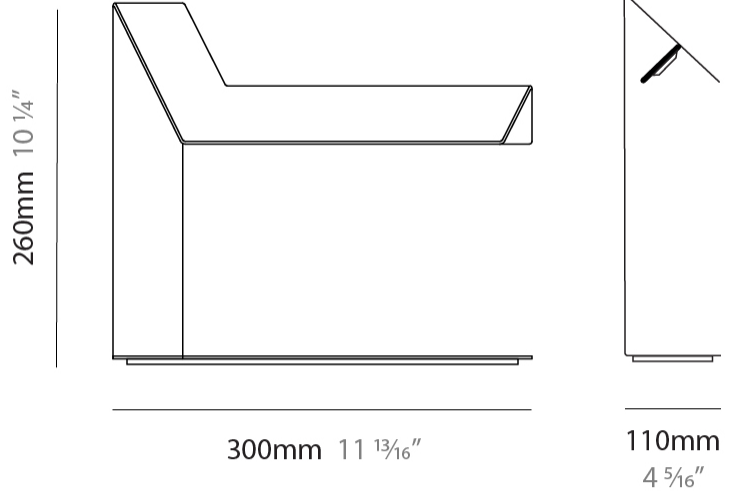

PROJECT
TYPE
SPECIFIER
QUANTITY
DATE

PLIE PORTABLE

D54012-

base number   Finish
Options

1. To build a product code in our configurator select the specify button on the base model # product page
2. To build a manual product code on this datasheet choose from the options listed below in blue font and add the suffix to the base model #

GENERAL

Series: Plie
Brand: Fambuena
Division: Design
Mounting Type: Portable
Mounting Location: Table
Subcategory: Table

PHYSICAL

Shape: Abstract
Length (mm): 300
Length (in): 11 ¹³/₁₆
Width (mm): 110
Width (in): 4 ⁵/₁₆
Height (mm): 260
Height (in): 10 ¹/₄
Light Distribution: Indirect
Fixture Finish: WHI / BLK / BRA / PWT / BRZ
Fixture Material: Aluminum
Upon Request: Bolt Down

ELECTRICAL

Lamp Type: LED
Total Output Wattage (W): 6
Dimming: Non-Dimmable
Driver Included: No
Driver Location: Inline Transformer Plug
Input Voltage (V): 120
Constant Current (MA): 700

LED

Color Temperature (°K): 3000
Nominal Lumen (lm): 480
CRI: >80 CRI
Lamp Life (hrs): 50000

OPTICAL

RATINGS AND CERTIFICATIONS

Certified By: Certified for North American Standards
IP rating: IP20