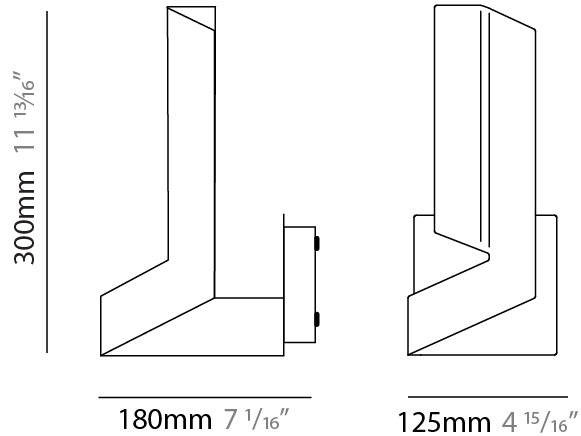

PLIE SURFACE

D53025-

base number   Finish
Options

1. To build a product code in our configurator select the specify button on the base model # product page
2. To build a manual product code on this datasheet choose from the options listed below in blue font and add the suffix to the base model #

GENERAL

Series: Plie _____
Brand: Fambuena _____
Division: Design _____
Mounting Type: Surface _____
Mounting Location: Wall _____
Subcategory: Ambient _____

PHYSICAL

Shape: Abstract _____
Width (mm): 180 _____
Width (in): 7 ¹/₁₆ _____
Height (mm): 300 _____
Height (in): 11 ¹³/₁₆ _____
Extension (mm): 125 _____
Extension (in): 4 ¹⁵/₁₆ _____
Light Distribution: Indirect _____
Fixture Finish: WHI / BLK / BRA / PWT / BRZ _____
Fixture Material: Metal _____

ELECTRICAL

Lamp Type: LED _____
Total Output Wattage (W): 6 _____
Dimming: Non-Dimmable _____
Driver Included: Yes _____
Driver Location: Integrated _____
Driver Type: Constant Current - 120Vac _____
Driver Class: Class 2 _____
Input Voltage (V): 120 - 277 _____
Constant Current (mA): 700 _____
Upon Request: Remote: Phase dimming 120Vac / Non-dimming 120/277Vac _____

LED

Color Temperature (°K): 3000 _____
Nominal Lumen (lm): 480 _____
CRI: >85 CRI _____
Lamp Life (hrs): 50000 _____

OPTICAL

RATINGS AND CERTIFICATIONS

Certified By: Certified for North American Standards _____
IP rating: IP20 _____