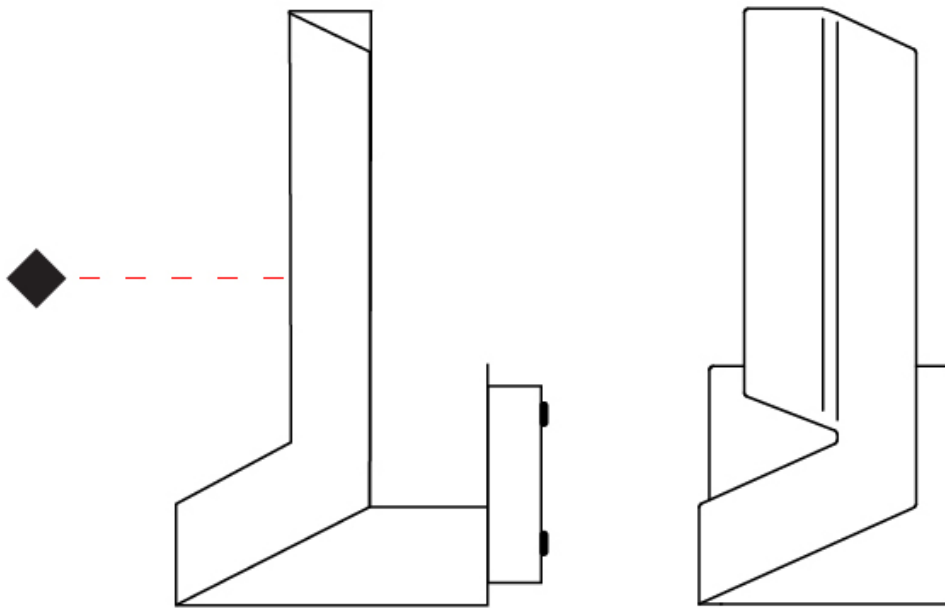

PLIE SURFACE

D53025-

PROJECT _____

TYPE _____

SPECIFIER _____

QUANTITY _____

DATE _____

D