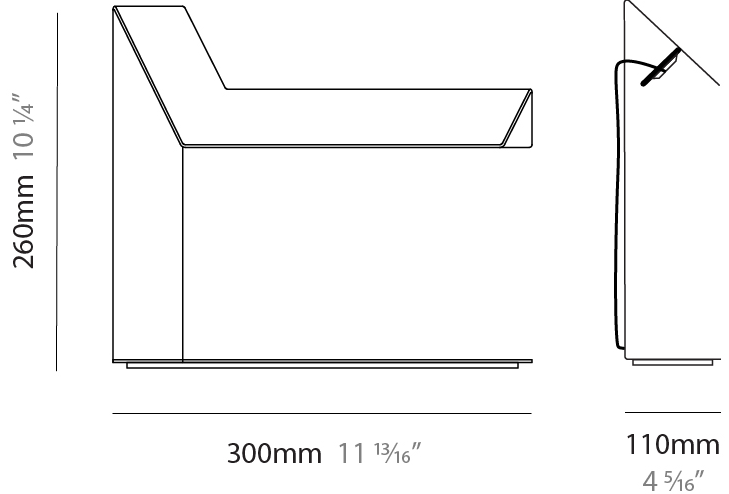

PROJECT	_____
TYPE	_____
SPECIFIER	_____
QUANTITY	_____
DATE	_____

PLIE PORTABLE

D54012- : D54012-PWT

base number

1. To build a product code in our configurator select the specify button on the base model # product page
2. To build a manual product code on this datasheet choose from the options listed below in blue font and add the suffix to the base model #

GENERAL

Series: Plie
Partner: Fambuena
Division: Design
Installation: Portable
Product Type: Table
Mounting Location: Table
Light Distribution: Indirect

PHYSICAL

Shape: Abstract
Length (mm): 300
Length (in): 11 ¹³/₁₆"
Width (mm): 110
Width (in): 4 ⁵/₁₆"
Height (mm): 260
Height (in): 10 ¹/₄"
Weight (kg): 6.4
Weight (lbs): 12
Fixture Material: Aluminum

ELECTRICAL

Lamp Type: LED
Total Output Wattage (W): 6
Dimming: Non-Dimmable
Driver Location: Inline Transformer Plug
Input Voltage (V): 120
Constant Current (MA): 700

LED

Color Temperature (°K): 3000
Nominal Lumen (lm): 480
CRI: >80 CRI
Lamp Life (hrs): 50000

OPTICAL

RATINGS AND CERTIFICATIONS

Certified By: CSA Certified to UL and CSA Standards
IP rating: IP20