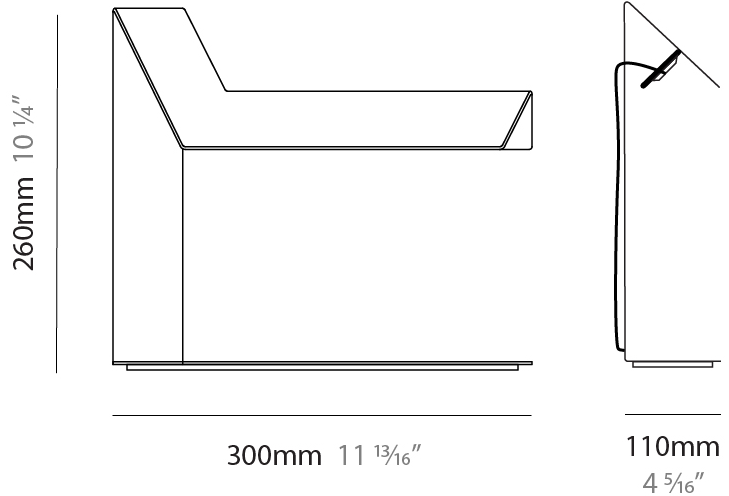

PROJECT
TYPE
SPECIFIER
QUANTITY
DATE

PLIE PORTABLE

D54012- : D54012-WHI

base number

1. To build a product code in our configurator select the specify button on the base model # product page
2. To build a manual product code on this datasheet choose from the options listed below in blue font and add the suffix to the base model #

GENERAL

Series: Plie
Partner: Fambuena
Division: Design
Installation: Portable
Product Type: Table
Mounting Location: Table
Light Distribution: Indirect

PHYSICAL

Shape: Abstract
Length (mm): 300
Length (in): 11 ¹³/₁₆
Width (mm): 110
Width (in): 4 ⁵/₁₆
Height (mm): 260
Height (in): 10 ¹/₄
Weight (kg): 6.4
Weight (lbs): 12
Fixture Material: Aluminum

ELECTRICAL

Number of Lamps: 1
Lamp Type: LED
Total Output Wattage (W): 6
Dimming: Non-Dimmable
Input Voltage (V): 120
Constant Current (MA): 700

LED

Color Temperature (°K): 3000
Nominal Lumen (lm): 480
CRI: >80 CRI
Lamp Life (hrs): 50000

OPTICAL

RATINGS AND CERTIFICATIONS

Certified By: CSA Certified to UL and CSA Standards
IP rating: IP20