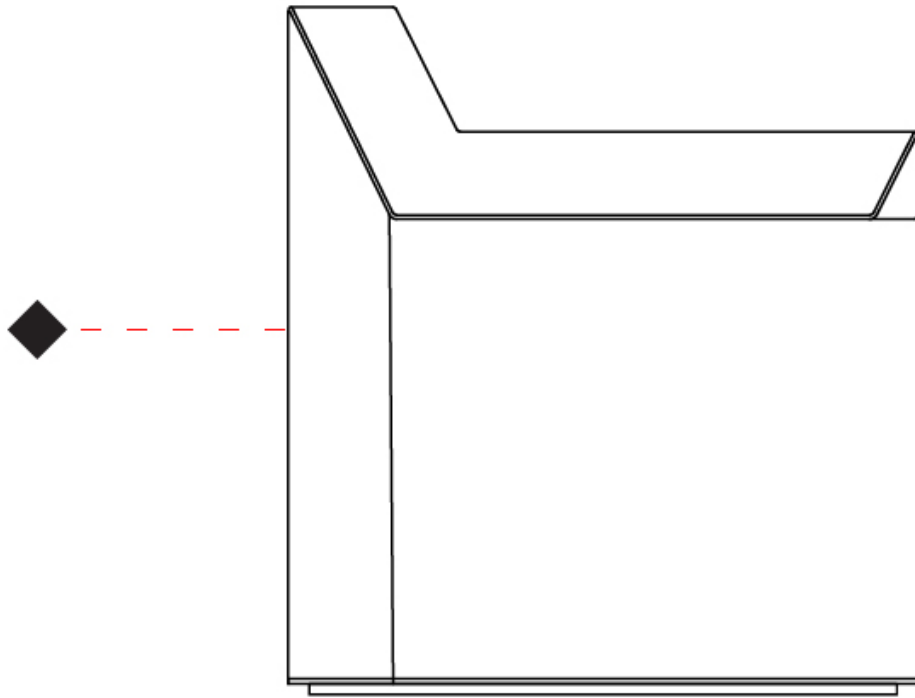

PLIE PORTABLE

D54013-

PROJECT

TYPE

SPECIFIER

QUANTITY

DATE

D