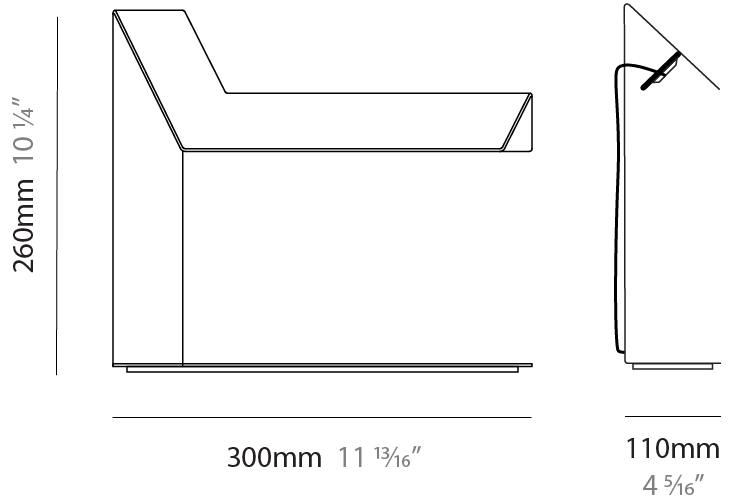

PROJECT
TYPE
SPECIFIER
QUANTITY
DATE

PLIE PORTABLE

D54012- : D54012-WHI

base number

1. To build a product code in our configurator select the specify button on the base model # product page
2. To build a manual product code on this datasheet choose from the options listed below in blue font and add the suffix to the base model #

GENERAL

Series: Plie
Partner: Fambuena
Division: Design
Installation: Portable
Product Type: Table
Mounting Location: Table
Light Distribution: Indirect

PHYSICAL

Shape: Abstract
Length (mm): 300
Length (in): 11 13/16
Width (mm): 110
Width (in): 4 5/16
Height (mm): 260
Height (in): 10 1/4
Weight (kg): 6.4
Weight (lbs): 12
Fixture Material: Aluminum

ELECTRICAL

Number of Lamps: 1
Lamp Type: LED
Total Output Wattage (W): 6
Dimming: Non-Dimmable
Input Voltage (V): 120
Constant Current (MA): 700

LED

Color Temperature (°K): 3000
Nominal Lumen (lm): 480
CRI: >80 CRI
Lamp Life (hrs): 50000

OPTICAL

RATINGS AND CERTIFICATIONS

Certified By: CSA Certified to UL and CSA Standards
IP rating: IP20