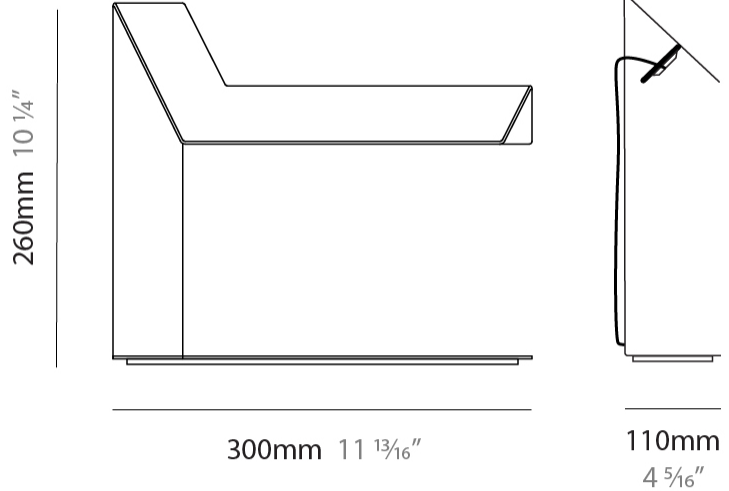

PROJECT
TYPE
SPECIFIER
QUANTITY
DATE

PLIE PORTABLE

D54012-

base number   Finish
Options

1. To build a product code in our configurator select the specify button on the base model # product page
2. To build a manual product code on this datasheet choose from the options listed below in blue font and add the suffix to the base model #

GENERAL

Series: Plie
Partner: Fambuena
Division: Design
Installation: Portable
Product Type: Table
Mounting Location: Table
Light Distribution: Indirect

PHYSICAL

Shape: Abstract
Length (mm): 300
Length (in): 11 ¹³/₁₆
Width (mm): 110
Width (in): 4 ⁵/₁₆
Height (mm): 260
Height (in): 10 ¹/₄
Fixture Finish: WHI / BLK / BRA / PWT / BRZ
Fixture Material: Aluminum
Upon Request: Bolt Down

ELECTRICAL

Lamp Type: LED
Total Output Wattage (W): 6
Dimming: Non-Dimmable
Driver Included: No
Driver Location: Inline Transformer Plug
Input Voltage (V): 120
Constant Current (MA): 700

LED

Color Temperature (°K): 3000
Nominal Lumen (lm): 480
CRI: >80 CRI
Lamp Life (hrs): 50000

OPTICAL

RATINGS AND CERTIFICATIONS

Certified By: Certified for North American Standards
IP rating: IP20