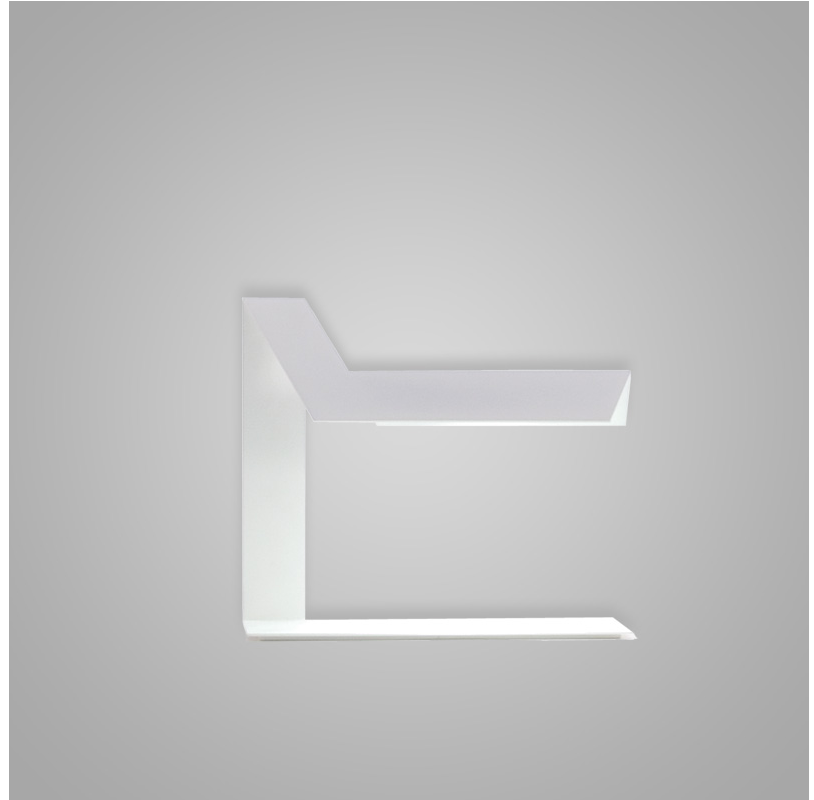

PROJECT
TYPE
SPECIFIER
QUANTITY
DATE

PLIE PORTABLE

D54012- : D54012-WHI

base number

1. To build a product code in our configurator select the specify button on the base model # product page
2. To build a manual product code on this datasheet choose from the options listed below in blue font and add the suffix to the base model #

GENERAL

Series: Plie
Partner: Fambuena
Division: Design
Installation: Portable
Product Type: Table
Mounting Location: Table
Light Distribution: Indirect

PHYSICAL

Shape: Abstract
Length (mm): 300
Length (in): 11 13/16
Width (mm): 110
Width (in): 4 5/16
Height (mm): 260
Height (in): 10 1/4
Weight (kg): 6.4
Weight (lbs): 12
Fixture Material: Aluminum

ELECTRICAL

Number of Lamps: 1
Lamp Type: LED
Total Output Wattage (W): 6
Dimming: Non-Dimmable
Input Voltage (V): 120
Constant Current (MA): 700

LED

Color Temperature (°K): 3000
Nominal Lumen (lm): 480
CRI: >80 CRI
Lamp Life (hrs): 50000

OPTICAL

RATINGS AND CERTIFICATIONS

Certified By: CSA Certified to UL and CSA Standards
IP rating: IP20