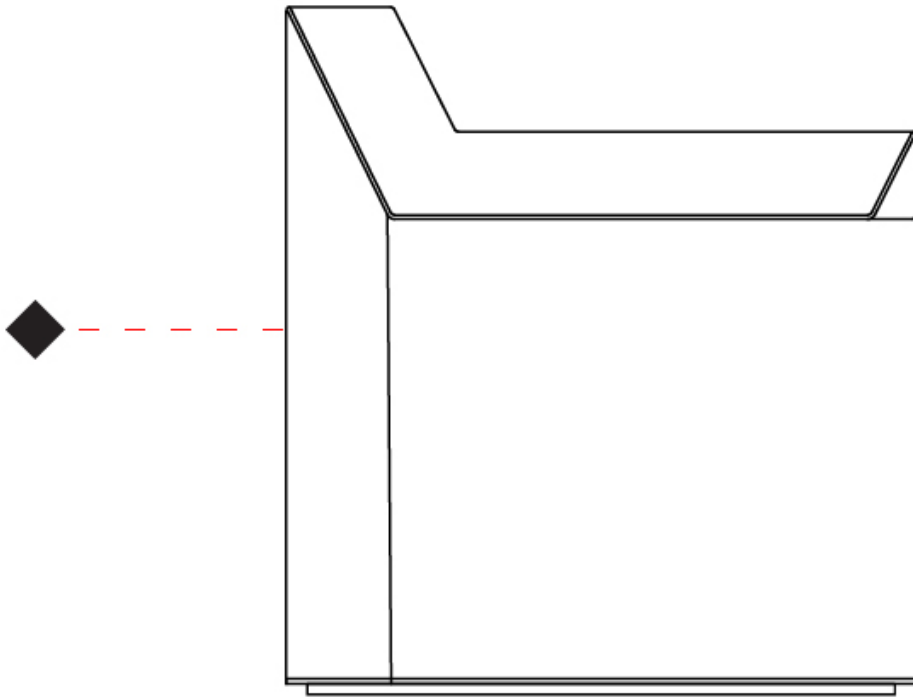

D54013-

PROJECT _____

TYPE _____

SPECIFIER _____

QUANTITY _____

DATE _____

D