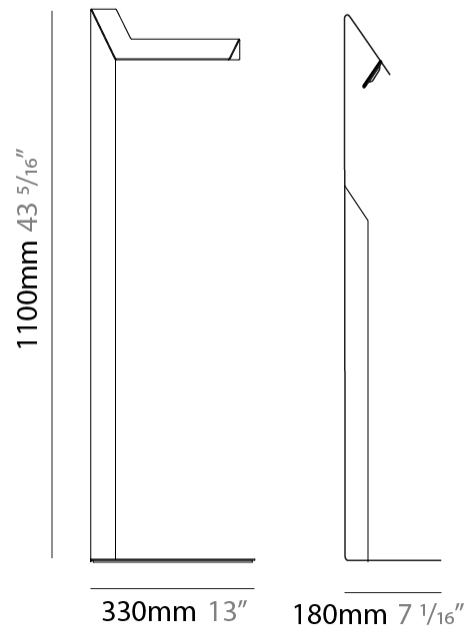

PROJECT	_____
TYPE	_____
SPECIFIER	_____
QUANTITY	_____
DATE	_____

PLIE PORTABLE

D54014-

base number   Finish
Options

1. To build a product code in our configurator select the specify button on the base model # product page
2. To build a manual product code on this datasheet choose from the options listed below in blue font and add the suffix to the base model #

GENERAL

Series: Plie
Brand: Fambuena
Division: Design
Mounting Type: Portable
Mounting Location: Floor
Subcategory: Floor

PHYSICAL

Shape: Abstract
Length (mm): 330
Length (in): 13
Width (mm): 180
Width (in): 7 ¹/₁₆
Height (mm): 1100
Height (in): 43 ⁵/₁₆
Light Distribution: Indirect
Fixture Finish: WHI / BLK / BRA / PWT / BRZ
Fixture Material: Metal
Upon Request: Bolt Down

ELECTRICAL

Lamp Type: LED
Total Output Wattage (W): 6
Dimming: Non-Dimmable
Driver Location: Inline Transformer Plug
Input Voltage (V): 120
Constant Current (MA): 700

LED

Color Temperature (°K): 3000
Nominal Lumen (lm): 480
CRI: >80 CRI
Lamp Life (hrs): 50000

OPTICAL

RATINGS AND CERTIFICATIONS

Certified By: Certified for North American Standards
IP rating: IP20