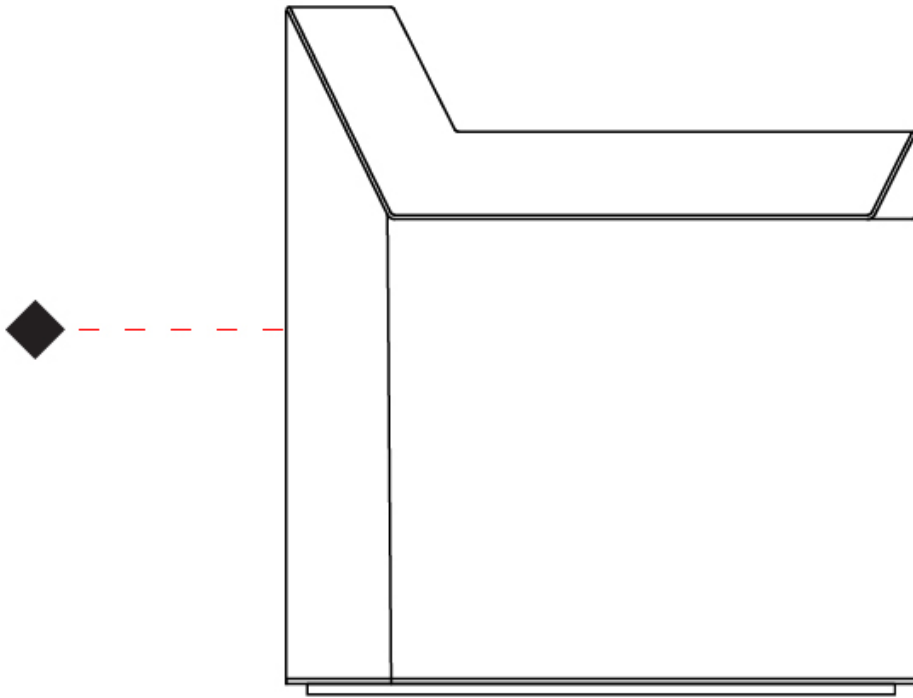

D54013-

PROJECT

TYPE

SPECIFIER

QUANTITY

DATE

D