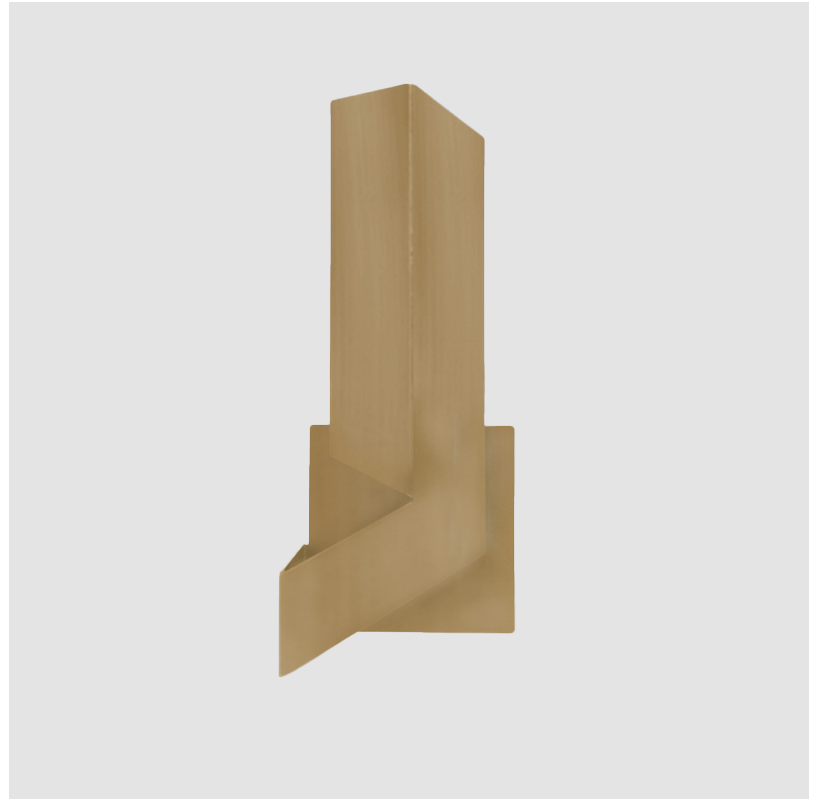

PLIE SURFACE

D53025-

base number   Finish
Options

1. To build a product code in our configurator select the specify button on the base model # product page
2. To build a manual product code on this datasheet choose from the options listed below in blue font and add the suffix to the base model #

GENERAL

Series: Plie
Brand: Fambuena
Division: Design
Mounting Type: Surface
Mounting Location: Wall
Subcategory: Ambient

PHYSICAL

Shape: Abstract
Width (mm): 180
Width (in): 7 ¹/₁₆"
Height (mm): 300
Height (in): 11 ¹³/₁₆"
Extension (mm): 125
Extension (in): 4 ¹⁵/₁₆"
Light Distribution: Indirect
Fixture Finish: WHI / BLK / BRA / PWT / BRZ
Fixture Material: Metal

ELECTRICAL

Lamp Type: LED
Total Output Wattage (W): 6
Dimming: Non-Dimmable
Driver Included: Yes
Driver Location: Integrated
Driver Type: Constant Current - 120Vac
Driver Class: Class 2
Input Voltage (V): 120 - 277
Constant Current (MA): 700
Upon Request: Remote: Phase dimming 120Vac / Non-dimming 120/277Vac

LED

Color Temperature (°K): 3000
Nominal Lumen (lm): 480
CRI: >85 CRI
Lamp Life (hrs): 50000

OPTICAL

RATINGS AND CERTIFICATIONS

Certified By: Certified for North American Standards
IP rating: IP20