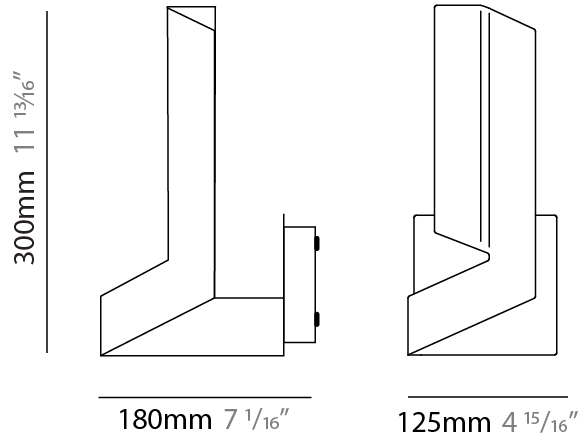

PLIE SURFACE

D53025-

base number   Finish
Options

1. To build a product code in our configurator select the specify button on the base model # product page
2. To build a manual product code on this datasheet choose from the options listed below in blue font and add the suffix to the base model #

GENERAL

Series: Plie
Brand: Fambuena
Division: Design
Mounting Type: Surface
Mounting Location: Wall
Subcategory: Ambient

PHYSICAL

Shape: Abstract
Width (mm): 180
Width (in): 7 ¹/₁₆"
Height (mm): 300
Height (in): 11 ¹³/₁₆"
Extension (mm): 125
Extension (in): 4 ¹⁵/₁₆"
Light Distribution: Indirect
Fixture Finish: WHI / BLK / BRA / PWT / BRZ
Fixture Material: Metal

ELECTRICAL

Lamp Type: LED
Total Output Wattage (W): 6
Dimming: Non-Dimmable
Driver Included: Yes
Driver Location: Integrated
Driver Type: Constant Current - 120Vac
Driver Class: Class 2
Input Voltage (V): 120 - 277
Constant Current (MA): 700
Upon Request: Remote: Phase dimming 120Vac / Non-dimming 120/277Vac

LED

Color Temperature (°K): 3000
Nominal Lumen (lm): 480
CRI: >85 CRI
Lamp Life (hrs): 50000

OPTICAL

RATINGS AND CERTIFICATIONS

Certified By: Certified for North American Standards
IP rating: IP20