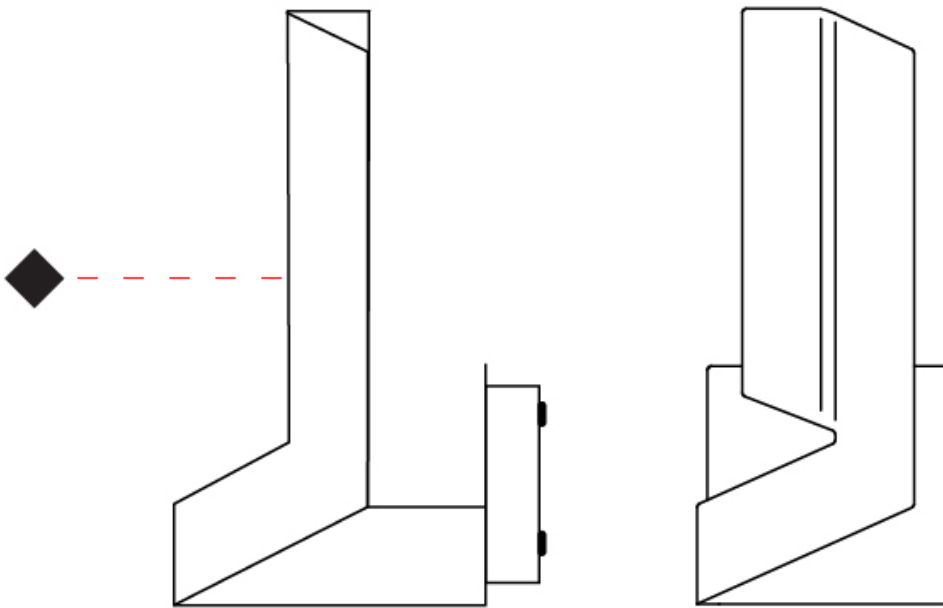

PLIE SURFACE

D53025-

PROJECT _____

TYPE _____

SPECIFIER _____

QUANTITY _____

DATE _____

D