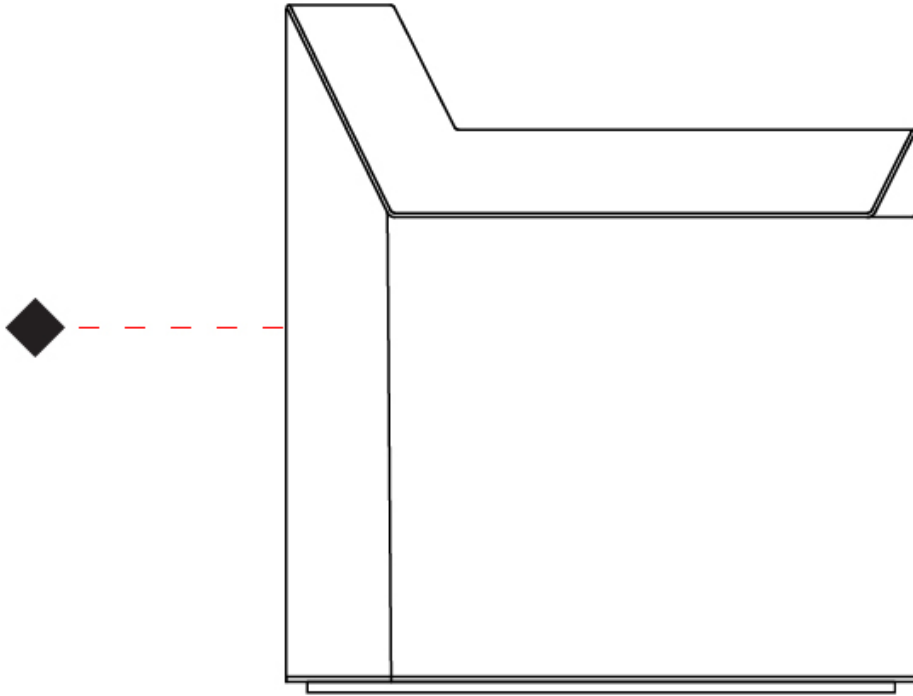

D54013-

PROJECT	_____
TYPE	_____
SPECIFIER	_____
QUANTITY	_____
DATE	_____