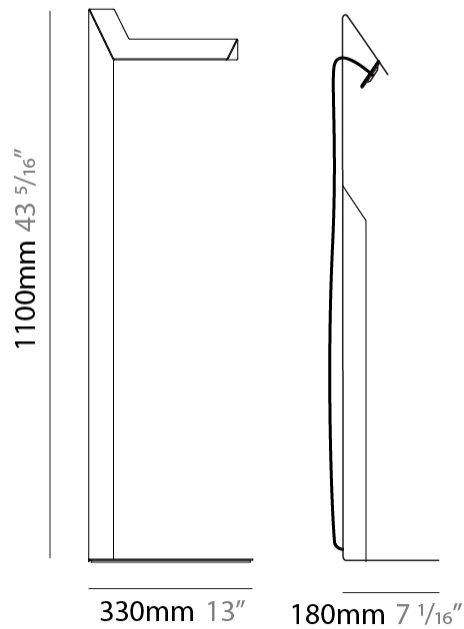

PROJECT	_____
TYPE	_____
SPECIFIER	_____
QUANTITY	_____
DATE	_____

PLIE PORTABLE

D54014-

base number _____
Finish _____
Options _____

1. To build a product code in our configurator select the specify button on the base model # product page
2. To build a manual product code on this datasheet choose from the options listed below in blue font and add the suffix to the base model #

GENERAL

Series: Plie _____
Partner: Fambuena _____
Division: Design _____
Installation: Portable _____
Product Type: Floor _____
Mounting Location: Floor _____
Light Distribution: Indirect _____

PHYSICAL

Shape: Abstract _____
Length (mm): 330 _____
Length (in): 13 _____
Width (mm): 180 _____
Width (in): 7 1/16 _____
Height (mm): 1100 _____
Height (in): 43 5/16 _____
Fixture Finish: WHI / BLK / BRA / PWT / BRZ _____
Fixture Material: Metal _____
Upon Request: Bolt Down _____

ELECTRICAL

Lamp Type: LED _____
Total Output Wattage (W): 6 _____
Dimming: Non-Dimmable _____
Driver Location: Inline Transformer Plug _____
Input Voltage (V): 120 _____
Constant Current (MA): 700 _____

LED

Color Temperature (°K): 3000 _____
Nominal Lumen (lm): 480 _____
CRI: >80 CRI _____
Lamp Life (hrs): 50000 _____

OPTICAL

RATINGS AND CERTIFICATIONS

Certified By: Certified for North American Standards _____
IP rating: IP20 _____