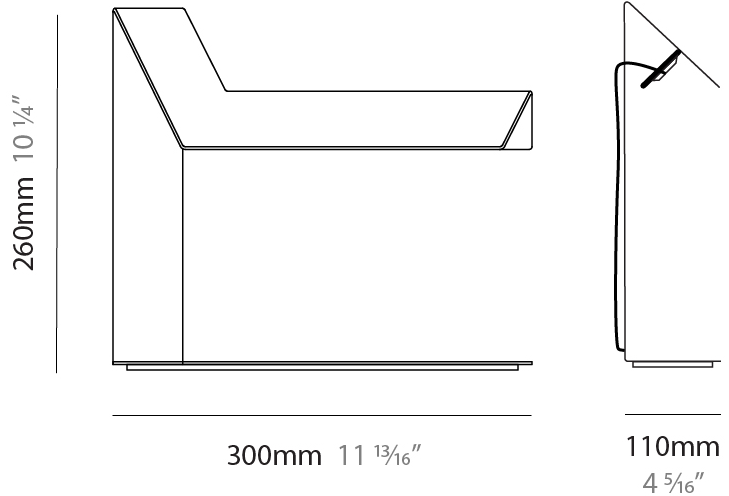

PROJECT _____
TYPE _____
SPECIFIER _____
QUANTITY _____
DATE _____

PLIE PORTABLE

D54012- : D54012-WHI

base number

1. To build a product code in our configurator select the specify button on the base model # product page
2. To build a manual product code on this datasheet choose from the options listed below in blue font and add the suffix to the base model #

GENERAL

Series: Plie _____
Partner: Fambuena _____
Division: Design _____
Installation: Portable _____
Product Type: Table _____
Mounting Location: Table _____
Light Distribution: Indirect _____

PHYSICAL

Shape: Abstract _____
Length (mm): 300 _____
Length (in): 11 ¹³/₁₆ _____
Width (mm): 110 _____
Width (in): 4 ⁵/₁₆ _____
Height (mm): 260 _____
Height (in): 10 ¹/₄ _____
Weight (kg): 6.4 _____
Weight (lbs): 12 _____
Fixture Material: Aluminum _____

ELECTRICAL

Number of Lamps: 1 _____
Lamp Type: LED _____
Total Output Wattage (W): 6 _____
Dimming: Non-Dimmable _____
Input Voltage (V): 120 _____
Constant Current (MA): 700 _____

LED

Color Temperature (°K): 3000 _____
Nominal Lumen (lm): 480 _____
CRI: >80 CRI _____
Lamp Life (hrs): 50000 _____

OPTICAL

RATINGS AND CERTIFICATIONS

Certified By: CSA Certified to UL and CSA Standards _____
IP rating: IP20 _____