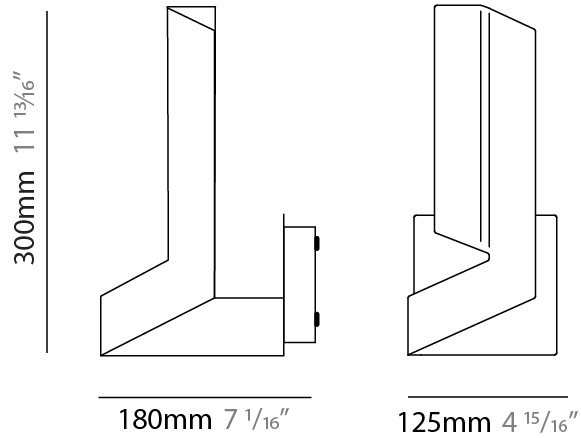

PLIE SURFACE

D53025-

base number   Finish
Options

1. To build a product code in our configurator select the specify button on the base model # product page
2. To build a manual product code on this datasheet choose from the options listed below in blue font and add the suffix to the base model #

GENERAL

Series: Plie
Partner: Fambuena
Division: Design
Installation: Surface
Product Type: Wall Surface
Mounting Location: Wall
Light Distribution: Indirect

PHYSICAL

Shape: Abstract
Width (mm): 180
Width (in): 7 ¹/₁₆
Height (mm): 300
Height (in): 11 ¹³/₁₆
Extension (mm): 125
Extension (in): 4 ¹⁵/₁₆
Fixture Finish: WHI / BLK / BRA / PWT / BRZ
Fixture Material: Metal

ELECTRICAL

Lamp Type: LED
Total Output Wattage (W): 6
Dimming: Non-Dimmable
Driver Included: Yes
Driver Location: Integrated
Driver Type: Constant Current - 120Vac
Driver Class: Class 2
Input Voltage (V): 120 - 277
Constant Current (MA): 700
Upon Request: Remote: Phase dimming 120Vac / Non-dimming 120/277Vac

LED

Color Temperature (°K): 3000
Nominal Lumen (lm): 480
CRI: >85 CRI
Lamp Life (hrs): 50000

OPTICAL

RATINGS AND CERTIFICATIONS

Certified By: Certified for North American Standards
IP rating: IP20