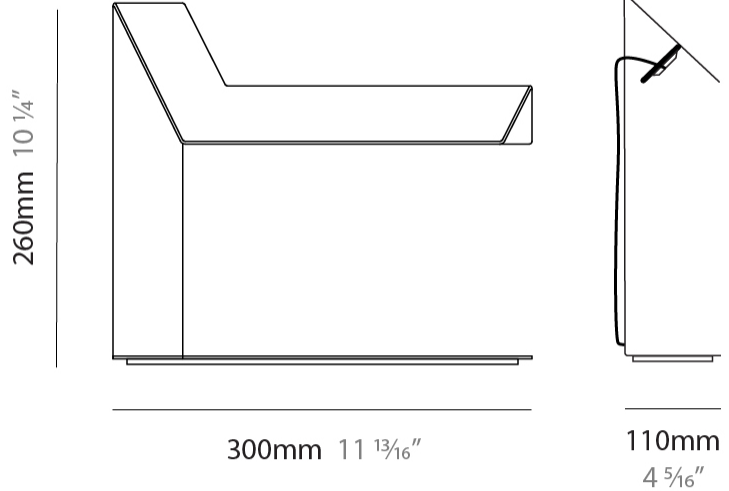

PROJECT	_____
TYPE	_____
SPECIFIER	_____
QUANTITY	_____
DATE	_____

PLIE PORTABLE

D54012-

base number _____
Finish Options _____

1. To build a product code in our configurator select the specify button on the base model # product page
2. To build a manual product code on this datasheet choose from the options listed below in blue font and add the suffix to the base model #

GENERAL

Series: Plie
Partner: Fambuena
Division: Design
Installation: Portable
Product Type: Table
Mounting Location: Table
Light Distribution: Indirect

PHYSICAL

Shape: Abstract
Length (mm): 300
Length (in): 11 ¹³/₁₆
Width (mm): 110
Width (in): 4 ⁵/₁₆
Height (mm): 260
Height (in): 10 ¹/₄
Fixture Finish: WHI / BLK / BRA / PWT / BRZ
Fixture Material: Aluminum
Upon Request: Bolt Down

ELECTRICAL

Lamp Type: LED
Total Output Wattage (W): 6
Dimming: Non-Dimmable
Driver Included: No
Driver Location: Inline Transformer Plug
Input Voltage (V): 120
Constant Current (MA): 700

LED

Color Temperature (°K): 3000
Nominal Lumen (lm): 480
CRI: >80 CRI
Lamp Life (hrs): 50000

OPTICAL

RATINGS AND CERTIFICATIONS

Certified By: Certified for North American Standards
IP rating: IP20