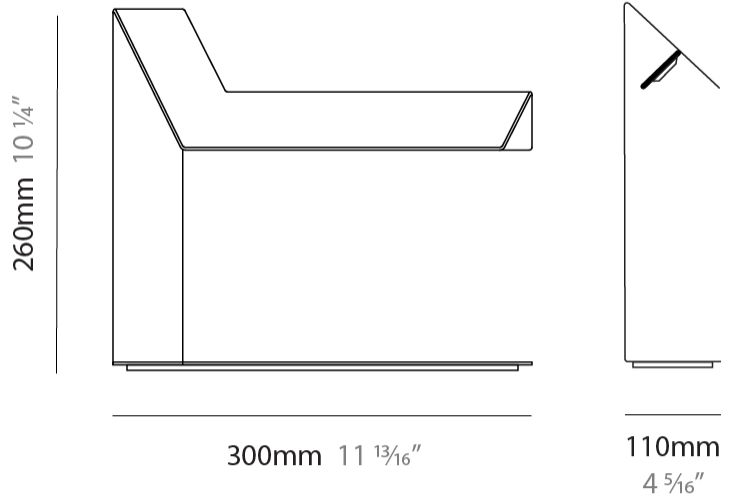

PROJECT	_____
TYPE	_____
SPECIFIER	_____
QUANTITY	_____
DATE	_____

PLIE PORTABLE

D54012-

base number   Finish
Options

1. To build a product code in our configurator select the specify button on the base model # product page
2. To build a manual product code on this datasheet choose from the options listed below in blue font and add the suffix to the base model #

GENERAL

Series: Plie _____
Brand: Fambuena _____
Division: Design _____
Mounting Type: Portable _____
Mounting Location: Table _____
Subcategory: Table _____

PHYSICAL

Shape: Abstract _____
Length (mm): 300 _____
Length (in): 11 ¹³/₁₆ _____
Width (mm): 110 _____
Width (in): 4 ⁵/₁₆ _____
Height (mm): 260 _____
Height (in): 10 ¹/₄ _____
Light Distribution: Indirect _____
Fixture Finish: WHI / BLK / BRA / PWT / BRZ _____
Fixture Material: Aluminum _____
Upon Request: Bolt Down _____

ELECTRICAL

Lamp Type: LED _____
Total Output Wattage (W): 6 _____
Dimming: Non-Dimmable _____
Driver Included: No _____
Driver Location: Inline Transformer Plug _____
Input Voltage (V): 120 _____
Constant Current (MA): 700 _____

LED

Color Temperature (°K): 3000 _____
Nominal Lumen (lm): 480 _____
CRI: >80 CRI _____
Lamp Life (hrs): 50000 _____

OPTICAL

RATINGS AND CERTIFICATIONS

Certified By: Certified for North American Standards _____
IP rating: IP20 _____