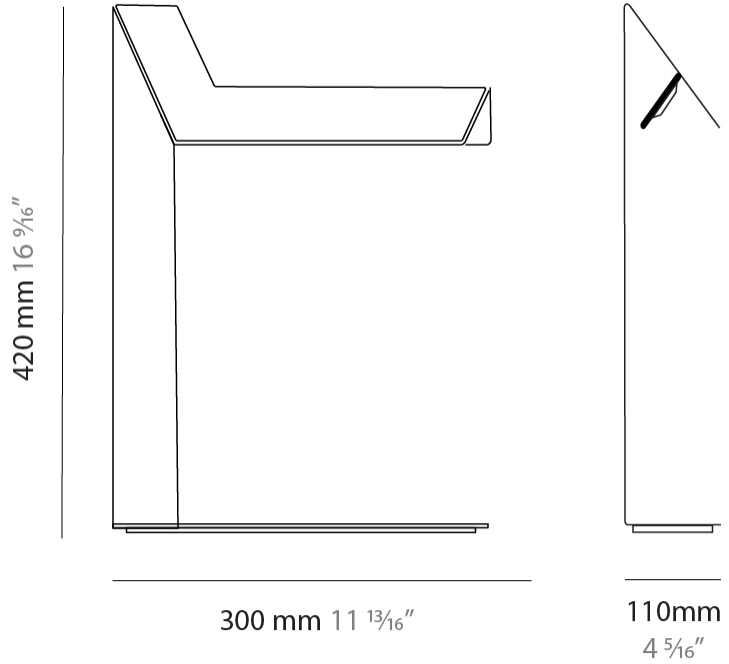

PROJECT
TYPE
SPECIFIER
QUANTITY
DATE

PLIE PORTABLE

D54013-

base number   Finish
Options

1. To build a product code in our configurator select the specify button on the base model # product page
2. To build a manual product code on this datasheet choose from the options listed below in blue font and add the suffix to the base model #

GENERAL

Series: Plie
Brand: Fambuena
Division: Design
Mounting Type: Portable
Mounting Location: Table
Subcategory: Task

PHYSICAL

Shape: Abstract
Length (mm): 300
Length (in): 11 ¹³/₁₆
Width (mm): 110
Width (in): 4 ⁵/₁₆
Height (mm): 420
Height (in): 16 ⁹/₁₆
Light Distribution: Indirect
Fixture Finish: WHI / BLK / BRA / PWT / BRZ
Fixture Material: Metal
Upon Request: Bolt Down

ELECTRICAL

Lamp Type: LED
Total Output Wattage (W): 6
Dimming: Non-Dimmable
Driver Location: Inline Transformer Plug
Input Voltage (V): 120
Constant Current (MA): 700

LED

Color Temperature (°K): 3000
Nominal Lumen (lm): 480
CRI: >80 CRI
Lamp Life (hrs): 50000

OPTICAL

RATINGS AND CERTIFICATIONS

Certified By: Certified for North American Standards
IP rating: IP20