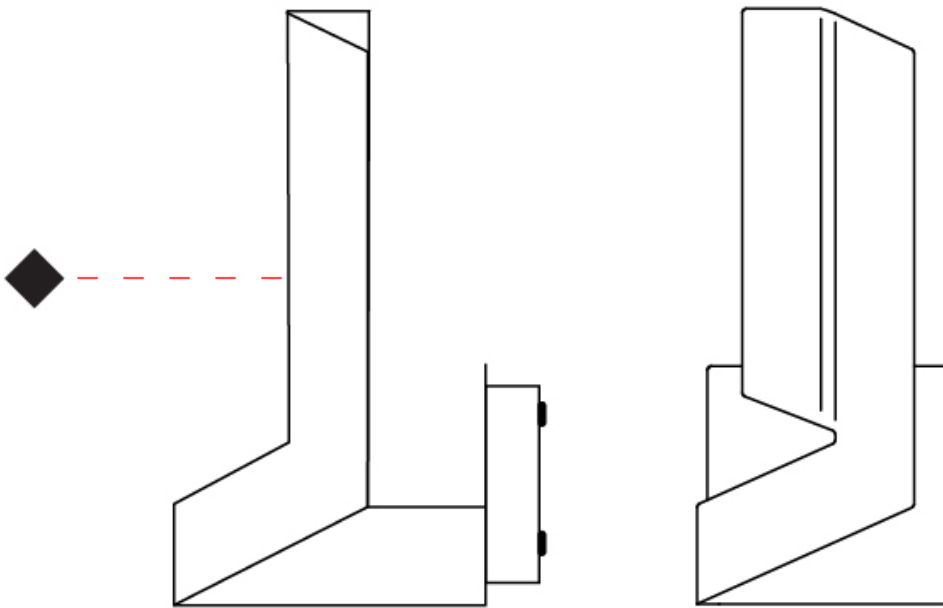

PLIE SURFACE

D53025-

PROJECT _____

TYPE _____

SPECIFIER _____

QUANTITY _____

DATE _____