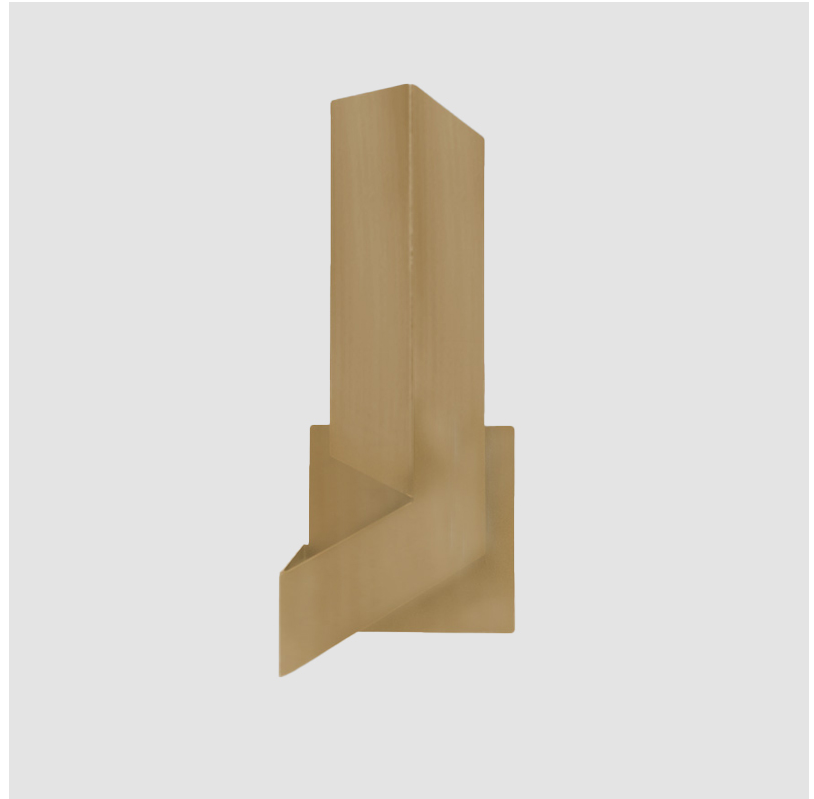

PLIE SURFACE

D53025-

base number   Finish
Options

1. To build a product code in our configurator select the specify button on the base model # product page
2. To build a manual product code on this datasheet choose from the options listed below in blue font and add the suffix to the base model #

GENERAL

Series: Plie _____
Brand: Fambuena _____
Division: Design _____
Mounting Type: Surface _____
Mounting Location: Wall _____
Subcategory: Ambient _____

PHYSICAL

Shape: Abstract _____
Width (mm): 180 _____
Width (in): 7 1/16 _____
Height (mm): 300 _____
Height (in): 11 13/16 _____
Extension (mm): 125 _____
Extension (in): 4 15/16 _____
Light Distribution: Indirect _____
Fixture Finish: WHI / BLK / BRA / PWT / BRZ _____
Fixture Material: Metal _____

ELECTRICAL

Lamp Type: LED _____
Total Output Wattage (W): 6 _____
Dimming: Non-Dimmable _____
Driver Included: Yes _____
Driver Location: Integrated _____
Driver Type: Constant Current - 120Vac _____
Driver Class: Class 2 _____
Input Voltage (V): 120 - 277 _____
Constant Current (MA): 700 _____
Upon Request: Remote: Phase dimming 120Vac / Non-dimming 120/277Vac _____

LED

Color Temperature (°K): 3000 _____
Nominal Lumen (lm): 480 _____
CRI: >85 CRI _____
Lamp Life (hrs): 50000 _____

OPTICAL

RATINGS AND CERTIFICATIONS

Certified By: Certified for North American Standards _____
IP rating: IP20 _____