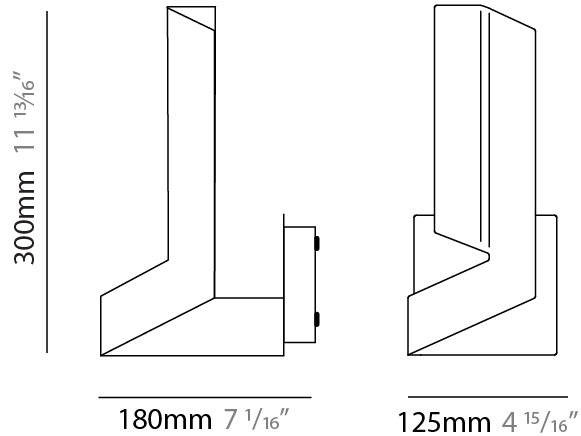

PLIE SURFACE

D53025-

base number   Finish
Options

1. To build a product code in our configurator select the specify button on the base model # product page
2. To build a manual product code on this datasheet choose from the options listed below in blue font and add the suffix to the base model #

GENERAL

Series: Plie _____
Brand: Fambuena _____
Division: Design _____
Mounting Type: Surface _____
Mounting Location: Wall _____
Subcategory: Ambient _____

PHYSICAL

Shape: Abstract _____
Width (mm): 180 _____
Width (in): 7 1/16 _____
Height (mm): 300 _____
Height (in): 11 13/16 _____
Extension (mm): 125 _____
Extension (in): 4 15/16 _____
Light Distribution: Indirect _____
Fixture Finish: WHI / BLK / BRA / PWT / BRZ _____
Fixture Material: Metal _____

ELECTRICAL

Lamp Type: LED _____
Total Output Wattage (W): 6 _____
Dimming: Non-Dimmable _____
Driver Included: Yes _____
Driver Location: Integrated _____
Driver Type: Constant Current - 120Vac _____
Driver Class: Class 2 _____
Input Voltage (V): 120 - 277 _____
Constant Current (MA): 700 _____
Upon Request: Remote: Phase dimming 120Vac / Non-dimming 120/277Vac _____

LED

Color Temperature (°K): 3000 _____
Nominal Lumen (lm): 480 _____
CRI: >85 CRI _____
Lamp Life (hrs): 50000 _____

OPTICAL

RATINGS AND CERTIFICATIONS

Certified By: Certified for North American Standards _____
IP rating: IP20 _____