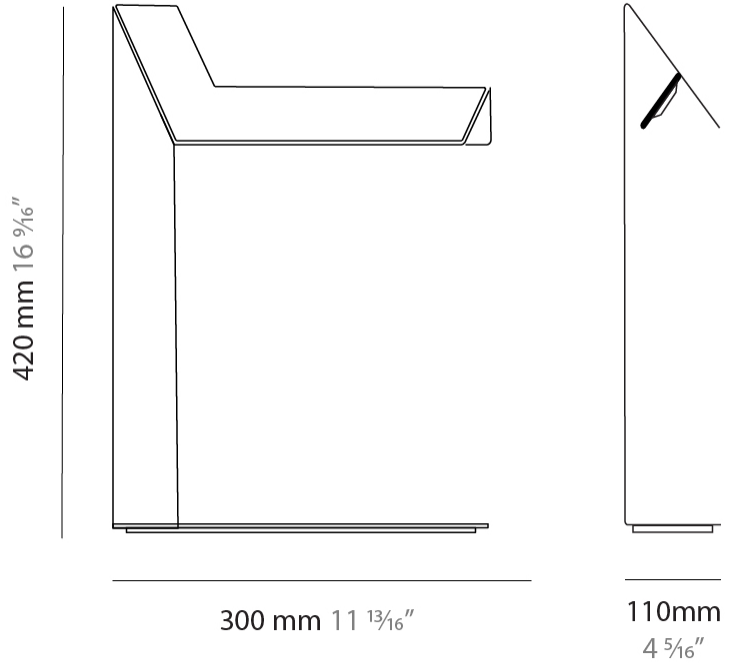

PROJECT _____
TYPE _____
SPECIFIER _____
QUANTITY _____
DATE _____

PLIE PORTABLE

D54013-

base number _____
Finish Options _____

1. To build a product code in our configurator select the specify button on the base model # product page
2. To build a manual product code on this datasheet choose from the options listed below in blue font and add the suffix to the base model #

GENERAL

Series: Plie _____
Brand: Fambuena _____
Division: Design _____
Mounting Type: Portable _____
Mounting Location: Table _____
Subcategory: Task _____

PHYSICAL

Shape: Abstract _____
Length (mm): 300 _____
Length (in): 11 ¹³/₁₆ _____
Width (mm): 110 _____
Width (in): 4 ⁵/₁₆ _____
Height (mm): 420 _____
Height (in): 16 ⁹/₁₆ _____
Light Distribution: Indirect _____
Fixture Finish: WHI / BLK / BRA / PWT / BRZ _____
Fixture Material: Metal _____
Upon Request: Bolt Down _____

ELECTRICAL

Lamp Type: LED _____
Total Output Wattage (W): 6 _____
Dimming: Non-Dimmable _____
Driver Location: Inline Transformer Plug _____
Input Voltage (V): 120 _____
Constant Current (MA): 700 _____

LED

Color Temperature (°K): 3000 _____
Nominal Lumen (lm): 480 _____
CRI: >80 CRI _____
Lamp Life (hrs): 50000 _____

OPTICAL

RATINGS AND CERTIFICATIONS

Certified By: Certified for North American Standards _____
IP rating: IP20 _____