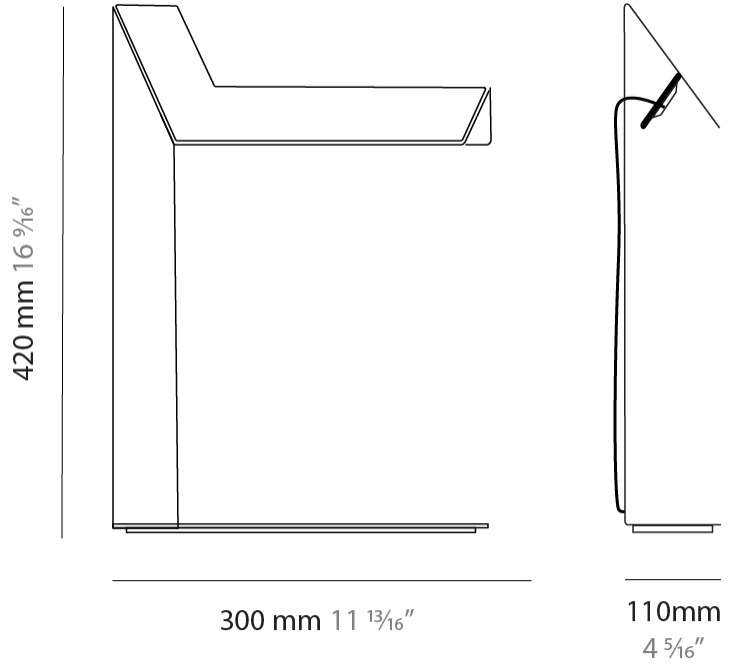

PROJECT	_____
TYPE	_____
SPECIFIER	_____
QUANTITY	_____
DATE	_____

PLIE PORTABLE

D54013-

base number   Finish
Options

1. To build a product code in our configurator select the specify button on the base model # product page
2. To build a manual product code on this datasheet choose from the options listed below in blue font and add the suffix to the base model #

GENERAL

Series: Plie
Partner: Fambuena
Division: Design
Installation: Portable
Product Type: Table
Mounting Location: Table
Light Distribution: Indirect

PHYSICAL

Shape: Abstract
Length (mm): 300
Length (in): 11 ¹³/₁₆
Width (mm): 110
Width (in): 4 ⁵/₁₆
Height (mm): 420
Height (in): 16 ⁹/₁₆
Fixture Finish: WHI / BLK / BRA / PWT / BRZ
Fixture Material: Metal
Upon Request: Bolt Down

ELECTRICAL

Lamp Type: LED
Total Output Wattage (W): 6
Dimming: Non-Dimmable
Driver Location: Inline Transformer Plug
Input Voltage (V): 120
Constant Current (MA): 700

LED

Color Temperature (°K): 3000
Nominal Lumen (lm): 480
CRI: >80 CRI
Lamp Life (hrs): 50000

OPTICAL

RATINGS AND CERTIFICATIONS

Certified By: Certified for North American Standards
IP rating: IP20