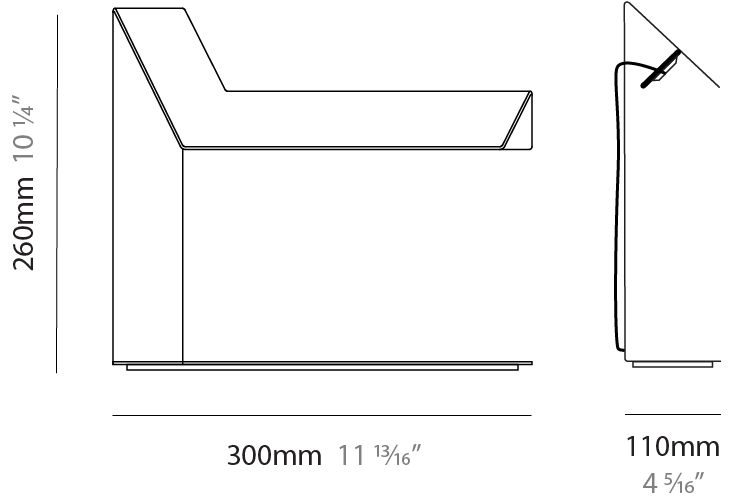

PROJECT
TYPE
SPECIFIER
QUANTITY
DATE

PLIE PORTABLE

D54012- : D54012-PWT

base number

1. To build a product code in our configurator select the specify button on the base model # product page
2. To build a manual product code on this datasheet choose from the options listed below in blue font and add the suffix to the base model #

GENERAL

Series: Plie
Partner: Fambuena
Division: Design
Installation: Portable
Product Type: Table
Mounting Location: Table
Light Distribution: Indirect

PHYSICAL

Shape: Abstract
Length (mm): 300
Length (in): 11 ¹³/₁₆
Width (mm): 110
Width (in): 4 ⁵/₁₆
Height (mm): 260
Height (in): 10 ¹/₄
Weight (kg): 6.4
Weight (lbs): 12
Fixture Material: Aluminum

ELECTRICAL

Lamp Type: LED
Total Output Wattage (W): 6
Dimming: Non-Dimmable
Driver Location: Inline Transformer Plug
Input Voltage (V): 120
Constant Current (MA): 700

LED

Color Temperature (°K): 3000
Nominal Lumen (lm): 480
CRI: >80 CRI
Lamp Life (hrs): 50000

OPTICAL

RATINGS AND CERTIFICATIONS

Certified By: CSA Certified to UL and CSA Standards
IP rating: IP20