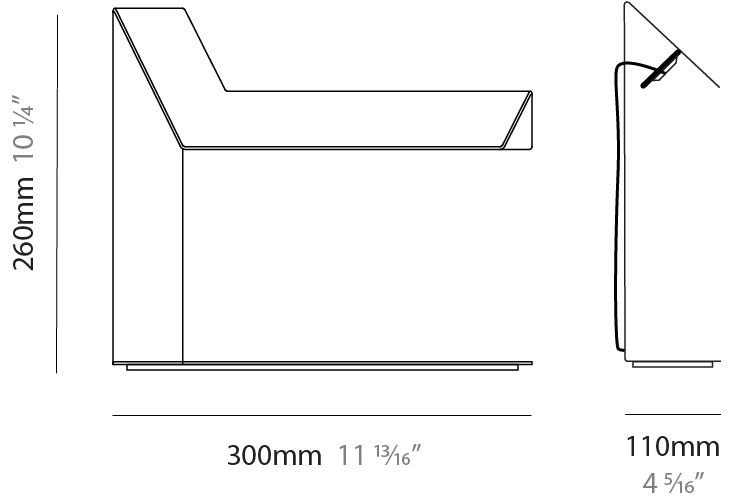

PROJECT	_____
TYPE	_____
SPECIFIER	_____
QUANTITY	_____
DATE	_____

PLIE PORTABLE

D54012- : D54012-WHI

base number

1. To build a product code in our configurator select the specify button on the base model # product page
2. To build a manual product code on this datasheet choose from the options listed below in blue font and add the suffix to the base model #

GENERAL

Series: Plie
Partner: Fambuena
Division: Design
Installation: Portable
Product Type: Table
Mounting Location: Table
Light Distribution: Indirect

PHYSICAL

Shape: Abstract
Length (mm): 300
Length (in): 11 ¹³/₁₆
Width (mm): 110
Width (in): 4 ⁵/₁₆
Height (mm): 260
Height (in): 10 ¹/₄
Weight (kg): 6.4
Weight (lbs): 12
Fixture Material: Aluminum

ELECTRICAL

Number of Lamps: 1
Lamp Type: LED
Total Output Wattage (W): 6
Dimming: Non-Dimmable
Input Voltage (V): 120
Constant Current (MA): 700

LED

Color Temperature (°K): 3000
Nominal Lumen (lm): 480
CRI: >80 CRI
Lamp Life (hrs): 50000

OPTICAL

RATINGS AND CERTIFICATIONS

Certified By: CSA Certified to UL and CSA Standards
IP rating: IP20