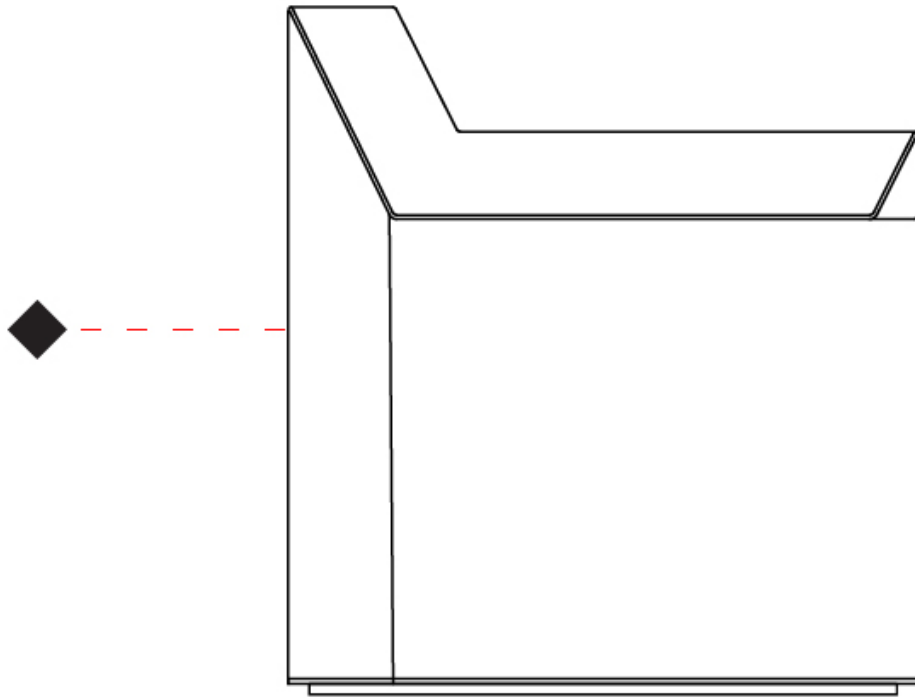

D54013-

PROJECT	_____
TYPE	_____
SPECIFIER	_____
QUANTITY	_____
DATE	_____