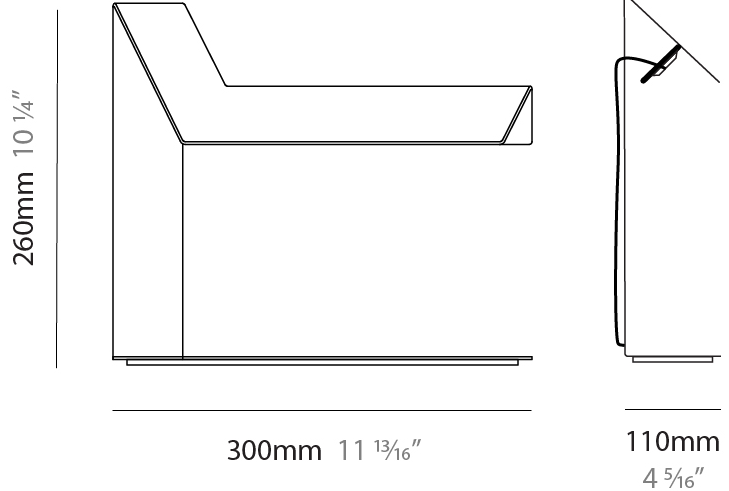

PROJECT	_____
TYPE	_____
SPECIFIER	_____
QUANTITY	_____
DATE	_____

PLIE PORTABLE

D54012-

base number   Finish
Options

1. To build a product code in our configurator select the specify button on the base model # product page
2. To build a manual product code on this datasheet choose from the options listed below in blue font and add the suffix to the base model #

GENERAL

Series: Plie
Partner: Fambuena
Division: Design
Installation: Portable
Product Type: Table
Mounting Location: Table
Light Distribution: Indirect

PHYSICAL

Shape: Abstract
Length (mm): 300
Length (in): 11 ¹³/₁₆
Width (mm): 110
Width (in): 4 ⁵/₁₆
Height (mm): 260
Height (in): 10 ¹/₄
Fixture Finish: WHI / BLK / BRA / PWT / BRZ
Fixture Material: Aluminum
Upon Request: Bolt Down

ELECTRICAL

Lamp Type: LED
Total Output Wattage (W): 6
Dimming: Non-Dimmable
Driver Included: No
Driver Location: Inline Transformer Plug
Input Voltage (V): 120
Constant Current (MA): 700

LED

Color Temperature (°K): 3000
Nominal Lumen (lm): 480
CRI: >80 CRI
Lamp Life (hrs): 50000

OPTICAL

RATINGS AND CERTIFICATIONS

Certified By: Certified for North American Standards
IP rating: IP20