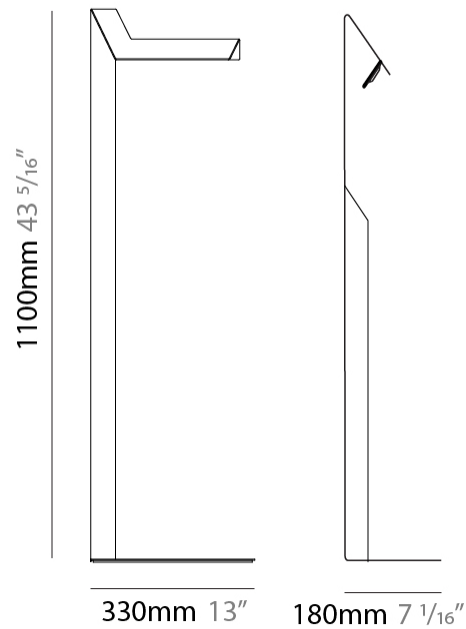

PROJECT	_____
TYPE	_____
SPECIFIER	_____
QUANTITY	_____
DATE	_____

PLIE PORTABLE

D54014-

base number   Finish
Options

1. To build a product code in our configurator select the specify button on the base model # product page
2. To build a manual product code on this datasheet choose from the options listed below in blue font and add the suffix to the base model #

GENERAL

Series: Plie _____
Brand: Fambuena _____
Division: Design _____
Mounting Type: Portable _____
Mounting Location: Floor _____
Subcategory: Floor _____

PHYSICAL

Shape: Abstract _____
Length (mm): 330 _____
Length (in): 13 _____
Width (mm): 180 _____
Width (in): 7 ¹/₁₆ _____
Height (mm): 1100 _____
Height (in): 43 ⁵/₁₆ _____
Light Distribution: Indirect _____
Fixture Finish: WHI / BLK / BRA / PWT / BRZ _____
Fixture Material: Metal _____
Upon Request: Bolt Down _____

ELECTRICAL

Lamp Type: LED _____
Total Output Wattage (W): 6 _____
Dimming: Non-Dimmable _____
Driver Location: Inline Transformer Plug _____
Input Voltage (V): 120 _____
Constant Current (MA): 700 _____

LED

Color Temperature (°K): 3000 _____
Nominal Lumen (lm): 480 _____
CRI: >80 CRI _____
Lamp Life (hrs): 50000 _____

OPTICAL

RATINGS AND CERTIFICATIONS

Certified By: Certified for North American Standards _____
IP rating: IP20 _____