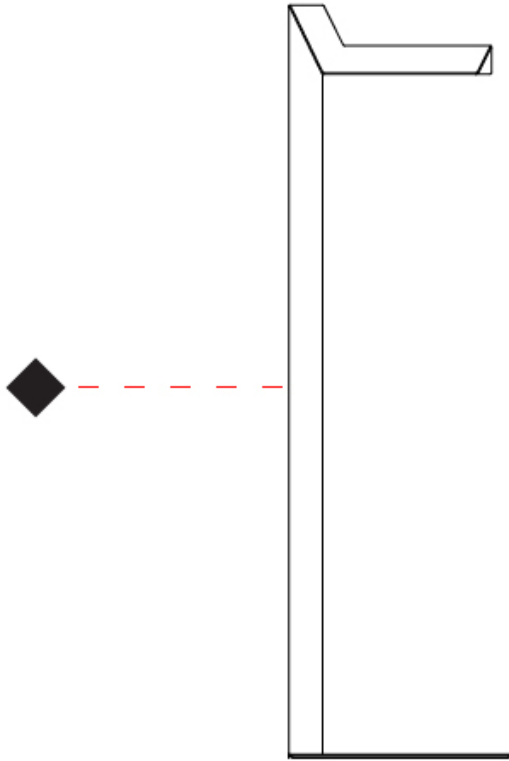

PLIE PORTABLE

D54014-

PROJECT

TYPE

SPECIFIER

QUANTITY

DATE

D