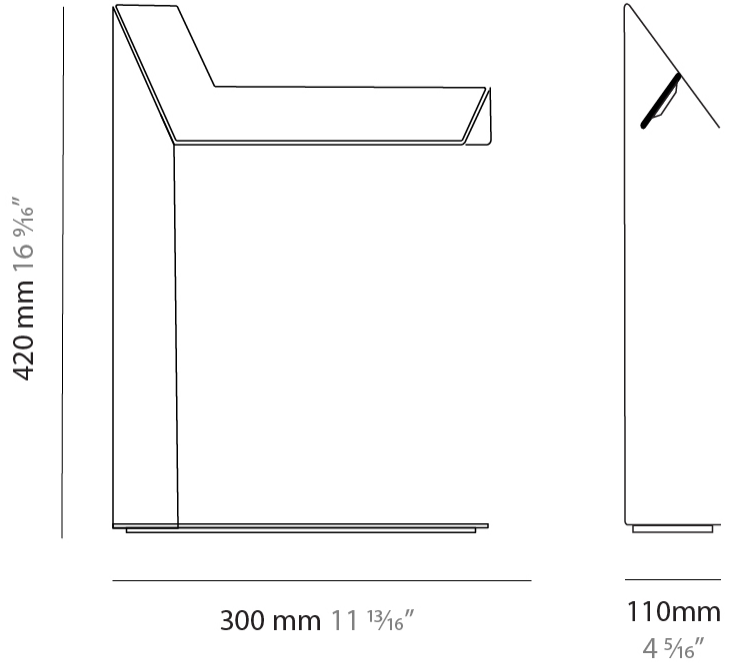

PROJECT	_____
TYPE	_____
SPECIFIER	_____
QUANTITY	_____
DATE	_____

PLIE PORTABLE

D54013-

base number   Finish
Options

1. To build a product code in our configurator select the specify button on the base model # product page
2. To build a manual product code on this datasheet choose from the options listed below in blue font and add the suffix to the base model #

GENERAL

Series: Plie
Brand: Fambuena
Division: Design
Mounting Type: Portable
Mounting Location: Table
Subcategory: Task

PHYSICAL

Shape: Abstract
Length (mm): 300
Length (in): 11 ¹³/₁₆
Width (mm): 110
Width (in): 4 ⁵/₁₆
Height (mm): 420
Height (in): 16 ⁹/₁₆
Light Distribution: Indirect
Fixture Finish: WHI / BLK / BRA / PWT / BRZ
Fixture Material: Metal
Upon Request: Bolt Down

ELECTRICAL

Lamp Type: LED
Total Output Wattage (W): 6
Dimming: Non-Dimmable
Driver Location: Inline Transformer Plug
Input Voltage (V): 120
Constant Current (MA): 700

LED

Color Temperature (°K): 3000
Nominal Lumen (lm): 480
CRI: >80 CRI
Lamp Life (hrs): 50000

OPTICAL

RATINGS AND CERTIFICATIONS

Certified By: Certified for North American Standards
IP rating: IP20