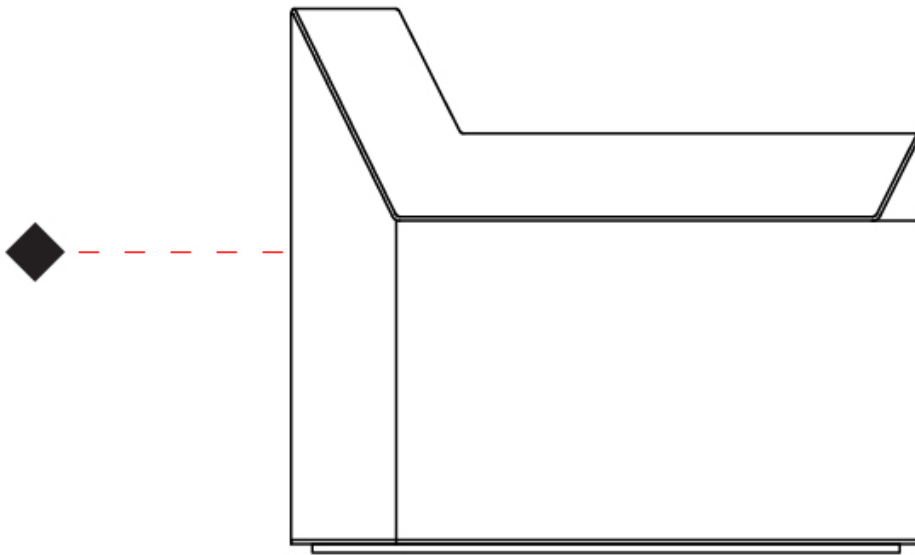

PLIE PORTABLE

D54012-

PROJECT

TYPE

SPECIFIER

QUANTITY

DATE

D