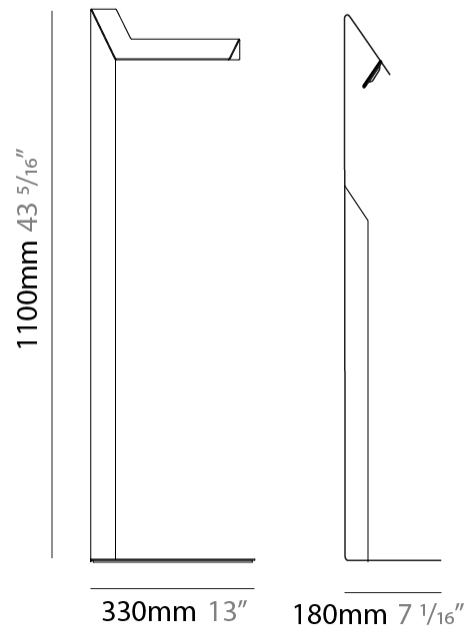

PROJECT
TYPE
SPECIFIER
QUANTITY
DATE

PLIE PORTABLE

D54014-

base number   Finish
Options

1. To build a product code in our configurator select the specify button on the base model # product page
2. To build a manual product code on this datasheet choose from the options listed below in blue font and add the suffix to the base model #

GENERAL

Series: Plie
Brand: Fambuena
Division: Design
Mounting Type: Portable
Mounting Location: Floor
Subcategory: Floor

PHYSICAL

Shape: Abstract
Length (mm): 330
Length (in): 13
Width (mm): 180
Width (in): 7 ¹/₁₆
Height (mm): 1100
Height (in): 43 ⁵/₁₆
Light Distribution: Indirect
Fixture Finish: WHI / BLK / BRA / PWT / BRZ
Fixture Material: Metal
Upon Request: Bolt Down

ELECTRICAL

Lamp Type: LED
Total Output Wattage (W): 6
Dimming: Non-Dimmable
Driver Location: Inline Transformer Plug
Input Voltage (V): 120
Constant Current (MA): 700

LED

Color Temperature (°K): 3000
Nominal Lumen (lm): 480
CRI: >80 CRI
Lamp Life (hrs): 50000

OPTICAL

RATINGS AND CERTIFICATIONS

Certified By: Certified for North American Standards
IP rating: IP20