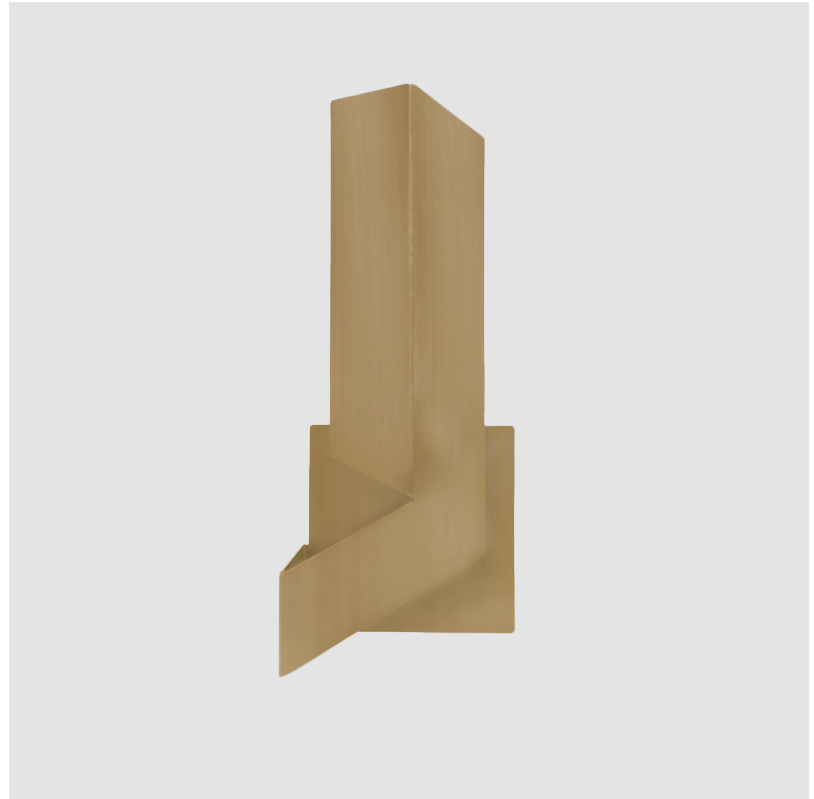

PLIE SURFACE

D53025-

base number   Finish
Options

1. To build a product code in our configurator select the specify button on the base model # product page
2. To build a manual product code on this datasheet choose from the options listed below in blue font and add the suffix to the base model #

GENERAL

Series: Plie
Brand: Fambuena
Division: Design
Mounting Type: Surface
Mounting Location: Wall
Subcategory: Ambient

PHYSICAL

Shape: Abstract
Width (mm): 180
Width (in): 7 1/16
Height (mm): 300
Height (in): 11 13/16
Extension (mm): 125
Extension (in): 4 15/16
Light Distribution: Indirect
Fixture Finish: WHI / BLK / BRA / PWT / BRZ
Fixture Material: Metal

ELECTRICAL

Lamp Type: LED
Total Output Wattage (W): 6
Dimming: Non-Dimmable
Driver Included: Yes
Driver Location: Integrated
Driver Type: Constant Current - 120Vac
Driver Class: Class 2
Input Voltage (V): 120 - 277
Constant Current (MA): 700
Upon Request: Remote: Phase dimming 120Vac / Non-dimming 120/277Vac

LED

Color Temperature (°K): 3000
Nominal Lumen (lm): 480
CRI: >85 CRI
Lamp Life (hrs): 50000

OPTICAL

RATINGS AND CERTIFICATIONS

Certified By: Certified for North American Standards
IP rating: IP20