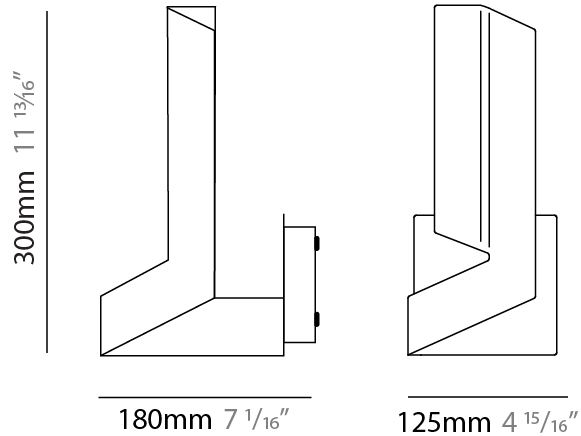

PLIE SURFACE

D53025-

base number   Finish
Options

1. To build a product code in our configurator select the specify button on the base model # product page
2. To build a manual product code on this datasheet choose from the options listed below in blue font and add the suffix to the base model #

GENERAL

Series: Plie
Brand: Fambuena
Division: Design
Mounting Type: Surface
Mounting Location: Wall
Subcategory: Ambient

PHYSICAL

Shape: Abstract
Width (mm): 180
Width (in): 7 1/16
Height (mm): 300
Height (in): 11 13/16
Extension (mm): 125
Extension (in): 4 15/16
Light Distribution: Indirect
Fixture Finish: WHI / BLK / BRA / PWT / BRZ
Fixture Material: Metal

ELECTRICAL

Lamp Type: LED
Total Output Wattage (W): 6
Dimming: Non-Dimmable
Driver Included: Yes
Driver Location: Integrated
Driver Type: Constant Current - 120Vac
Driver Class: Class 2
Input Voltage (V): 120 - 277
Constant Current (MA): 700
Upon Request: Remote: Phase dimming 120Vac / Non-dimming 120/277Vac

LED

Color Temperature (°K): 3000
Nominal Lumen (lm): 480
CRI: >85 CRI
Lamp Life (hrs): 50000

OPTICAL

RATINGS AND CERTIFICATIONS

Certified By: Certified for North American Standards
IP rating: IP20