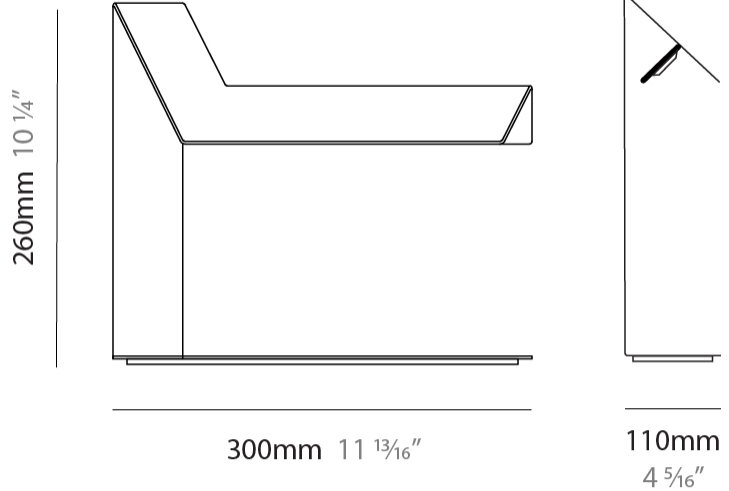

PROJECT	_____
TYPE	_____
SPECIFIER	_____
QUANTITY	_____
DATE	_____

PLIE PORTABLE

D54012-

base number   Finish
Options

1. To build a product code in our configurator select the specify button on the base model # product page
2. To build a manual product code on this datasheet choose from the options listed below in blue font and add the suffix to the base model #

GENERAL

Series: Plie _____
Brand: Fambuena _____
Division: Design _____
Mounting Type: Portable _____
Mounting Location: Table _____
Subcategory: Table _____

PHYSICAL

Shape: Abstract _____
Length (mm): 300 _____
Length (in): 11 ¹³/₁₆ _____
Width (mm): 110 _____
Width (in): 4 ⁵/₁₆ _____
Height (mm): 260 _____
Height (in): 10 ¹/₄ _____
Light Distribution: Indirect _____
Fixture Finish: WHI / BLK / BRA / PWT / BRZ _____
Fixture Material: Aluminum _____
Upon Request: Bolt Down _____

ELECTRICAL

Lamp Type: LED _____
Total Output Wattage (W): 6 _____
Dimming: Non-Dimmable _____
Driver Included: No _____
Driver Location: Inline Transformer Plug _____
Input Voltage (V): 120 _____
Constant Current (MA): 700 _____

LED

Color Temperature (°K): 3000 _____
Nominal Lumen (lm): 480 _____
CRI: >80 CRI _____
Lamp Life (hrs): 50000 _____

OPTICAL

RATINGS AND CERTIFICATIONS

Certified By: Certified for North American Standards _____
IP rating: IP20 _____