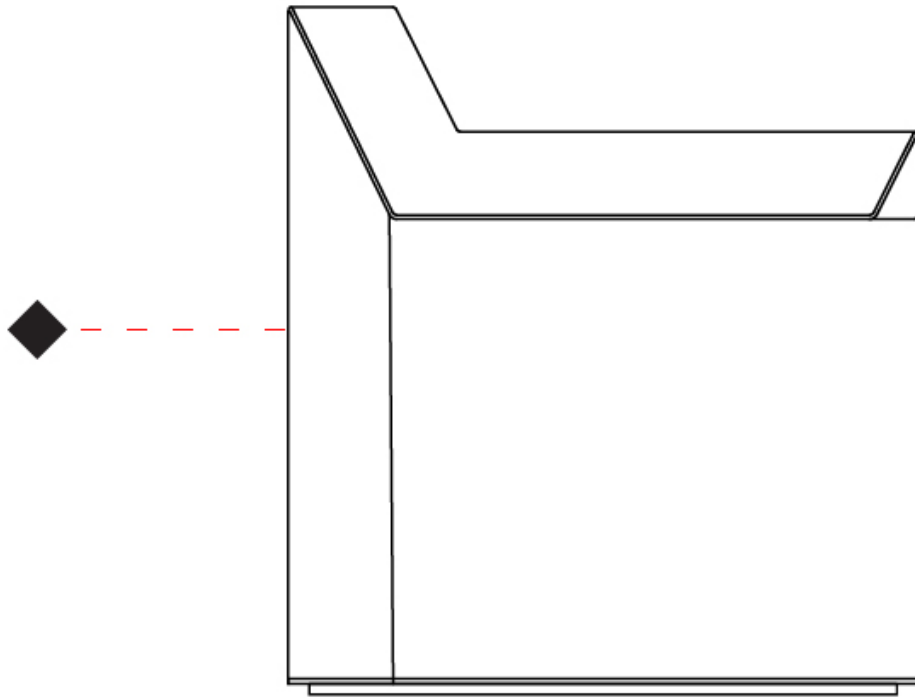

PROJECT	_____
TYPE	_____
SPECIFIER	_____
QUANTITY	_____
DATE	_____